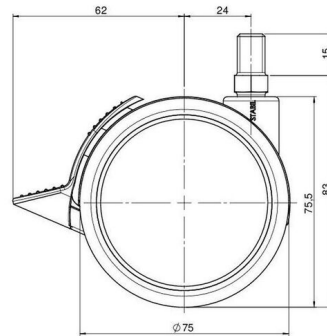

Standard D075

As of: April 29, 2026

Description	Model	Carton Quantity
DUKF 75 - 2 X10	D075	120 pcs per Carton

Technical Details

Product Type	Furniture caster
Wheel diameter	75mm 3"
Load capacity	75kg 165 lbs.
Overall height with fixing	83mm
Wheel:	
Wheel type	Soft wheel
Wheel core / tread color	RAL 9005 Jet black / RAL 9005 Jet black
Housing:	
Housing form	unhooded, with neck diameter
Neck diameter	20mm
Housing material	High quality nylon
Housing color	RAL 9005 Jet black
Mobility concept	Stopper brake
Fixing	M10x15mm Threaded stem
Description	DUKF 75 - 2 X10

Fixings

Compatible with the following available fixings:

No-Noise™ Stem:

- 11x19.5mm with 11.4mm circlip
- 11x19.5mm with 11.6mm circlip

Push fit stems:

- 10x22mm with 10.3mm circlip
- 10x22mm with 10.5mm circlip
- 11x19.5mm with 11.4mm circlip
- 11x19.5mm with 11.8mm circlip
- 11x22mm with 11.4mm circlip
- 11x22mm with 11.6mm circlip
- 11x22mm with 11.8mm circlip
- 11x22mm with 11.8 banded K290 4A
- 11x26mm

Threaded stems:

- M8x15mm
- M8x20mm
- M8x25mm
- M10x15mm
- M10x20mm
- M10x25mm
- M10x30mm
- M10x40mm
- M12x20mm
- 5/16-18x1"
- 5/16-18x1/2"
- 3/8-16x1"
- 5/16-18x5/8"
- 3/8-16x1/2"
- 3/8-16x5/8"

Square plates:

- 38x38mm
- 55x55mm
- 60x60mm