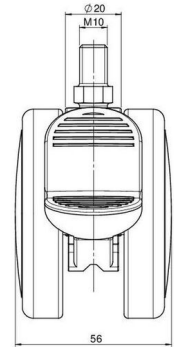

Standard D075

As of: April 29, 2026

Description	Model	Carton Quantity
DUKF 75 - 2 X10	D075	120 pcs per Carton

Technical Details

Product Type	Furniture caster
Wheel diameter	75mm 3"
Load capacity	75kg 165 lbs.
Overall height with fixing	83mm
Wheel:	
Wheel type	Soft wheel
Wheel core / tread color	RAL 9005 Jet black / RAL 9005 Jet black
Housing:	
Housing form	unhooded, with neck diameter
Neck diameter	20mm
Housing material	High quality nylon
Housing color	RAL 9005 Jet black
Mobility concept	Stopper brake
Fixing	M10x15mm Threaded stem
Description	DUKF 75 - 2 X10

Fixings

Compatible with the following available fixings:

No-Noise™ Stem:

- 11x19.5mm with 11.4mm circlip
- 11x19.5mm with 11.6mm circlip

Push fit stems:

- 10x22mm with 10.3mm circlip
- 10x22mm with 10.5mm circlip
- 11x19.5mm with 11.4mm circlip
- 11x19.5mm with 11.8mm circlip
- 11x22mm with 11.4mm circlip
- 11x22mm with 11.6mm circlip
- 11x22mm with 11.8mm circlip
- 11x22mm with 11.8 banded K290 4A
- 11x26mm

Threaded stems:

- M8x15mm
- M8x20mm
- M8x25mm
- M10x15mm
- M10x20mm
- M10x25mm
- M10x30mm
- M10x40mm
- M12x20mm
- 5/16-18x1"
- 5/16-18x1/2"
- 3/8-16x1"
- 5/16-18x5/8"
- 3/8-16x1/2"
- 3/8-16x5/8"

Square plates:

- 38x38mm
- 55x55mm
- 60x60mm