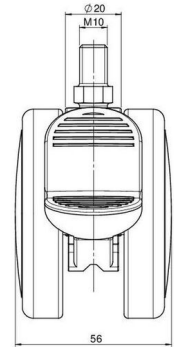

Standard D075

As of: July 07, 2026

Description	Model	Carton Quantity
DUKF 75 - 2 X10	D075	120 pcs per Carton

Technical Details

Product Type	Furniture caster
Wheel diameter	75mm 3"
Load capacity	75kg 165 lbs.
Overall height with fixing	83mm
Wheel:	
Wheel type	Soft wheel
Wheel core / tread color	RAL 9005 Jet black / RAL 9005 Jet black
Housing:	
Housing form	unhooded, with neck diameter
Neck diameter	20mm
Housing material	High quality nylon
Housing color	RAL 9005 Jet black
Mobility concept	Stopper brake
Fixing	M10x15mm Threaded stem
Description	DUKF 75 - 2 X10

Fixings

Compatible with the following available fixings:

No-Noise™ Stem:

- 11x19.5mm with 11.4mm circlip
- 11x19.5mm with 11.6mm circlip

Push fit stems:

- 10x22mm with 10.3mm circlip
- 10x22mm with 10.5mm circlip
- 11x19.5mm with 11.4mm circlip
- 11x19.5mm with 11.8mm circlip
- 11x22mm with 11.4mm circlip
- 11x22mm with 11.6mm circlip
- 11x22mm with 11.8mm circlip
- 11x22mm with 11.8 banded K290 4A
- 11x26mm

Threaded stems:

- M8x15mm
- M8x20mm
- M8x25mm
- M10x15mm
- M10x20mm
- M10x25mm
- M10x30mm
- M10x40mm
- M12x20mm
- 5/16-18x1"
- 5/16-18x1/2"
- 3/8-16x1"
- 5/16-18x5/8"
- 3/8-16x1/2"
- 3/8-16x5/8"

Square plates:

- 38x38mm
- 55x55mm
- 60x60mm