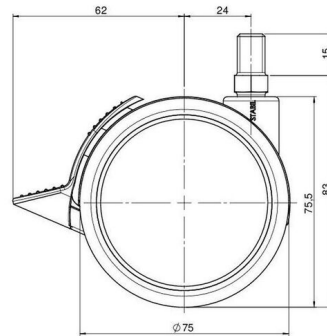

Standard D075

As of: July 07, 2026

Description	Model	Carton Quantity
DUKF 75 - 2 X10	D075	120 pcs per Carton

Technical Details

Product Type	Furniture caster
Wheel diameter	75mm 3"
Load capacity	75kg 165 lbs.
Overall height with fixing	83mm
Wheel:	
Wheel type	Soft wheel
Wheel core / tread color	RAL 9005 Jet black / RAL 9005 Jet black
Housing:	
Housing form	unhooded, with neck diameter
Neck diameter	20mm
Housing material	High quality nylon
Housing color	RAL 9005 Jet black
Mobility concept	Stopper brake
Fixing	M10x15mm Threaded stem
Description	DUKF 75 - 2 X10

Fixings

Compatible with the following available fixings:

No-Noise™ Stem:

- 11x19.5mm with 11.4mm circlip
- 11x19.5mm with 11.6mm circlip

Push fit stems:

- 10x22mm with 10.3mm circlip
- 10x22mm with 10.5mm circlip
- 11x19.5mm with 11.4mm circlip
- 11x19.5mm with 11.8mm circlip
- 11x22mm with 11.4mm circlip
- 11x22mm with 11.6mm circlip
- 11x22mm with 11.8mm circlip
- 11x22mm with 11.8 banded K290 4A
- 11x26mm

Threaded stems:

- M8x15mm
- M8x20mm
- M8x25mm
- M10x15mm
- M10x20mm
- M10x25mm
- M10x30mm
- M10x40mm
- M12x20mm
- 5/16-18x1"
- 5/16-18x1/2"
- 3/8-16x1"
- 5/16-18x5/8"
- 3/8-16x1/2"
- 3/8-16x5/8"

Square plates:

- 38x38mm
- 55x55mm
- 60x60mm