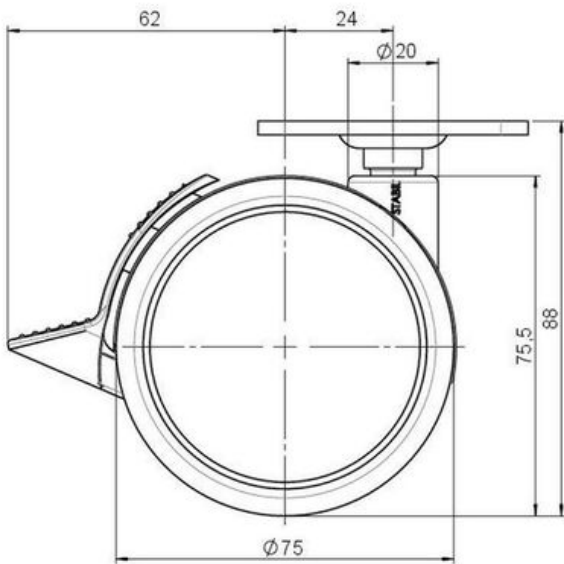

Standard D075

As of: May 23, 2026

Description	Model	Carton Quantity
DUKF 75 - 2 X 1	D075	120 pcs per Carton

Technical Details

Product Type	Furniture caster
Wheel diameter	75mm 3"
Load capacity	75kg 165 lbs.
Overall height with fixing	88mm
Wheel:	
Wheel type	Soft wheel
Wheel core / tread color	RAL 9005 Jet black / RAL 9005 Jet black
Housing:	
Housing form	unhooded, with neck diameter
Neck diameter	20mm
Housing material	High quality nylon
Housing color	RAL 9005 Jet black
Mobility concept	Stopper brake
Fixing	60x60mm Plate
Description	DUKF 75 - 2 X 1

Fixings

Compatible with the following available fixings:

No-Noise™ Stem:

- 11x19.5mm with 11.4mm circlip
- 11x19.5mm with 11.6mm circlip

Push fit stems:

- 10x22mm with 10.3mm circlip
- 10x22mm with 10.5mm circlip
- 11x19.5mm with 11.4mm circlip
- 11x19.5mm with 11.8mm circlip
- 11x22mm with 11.4mm circlip
- 11x22mm with 11.6mm circlip
- 11x22mm with 11.8mm circlip
- 11x22mm with 11.8 banded K290 4A
- 11x26mm

Threaded stems:

- M8x15mm
- M8x20mm
- M8x25mm
- M10x15mm
- M10x20mm
- M10x25mm
- M10x30mm
- M10x40mm
- M12x20mm
- 5/16-18x1"
- 5/16-18x1/2"
- 3/8-16x1"
- 5/16-18x5/8"
- 3/8-16x1/2"
- 3/8-16x5/8"

Square plates:

- 38x38mm
- 55x55mm
- 60x60mm