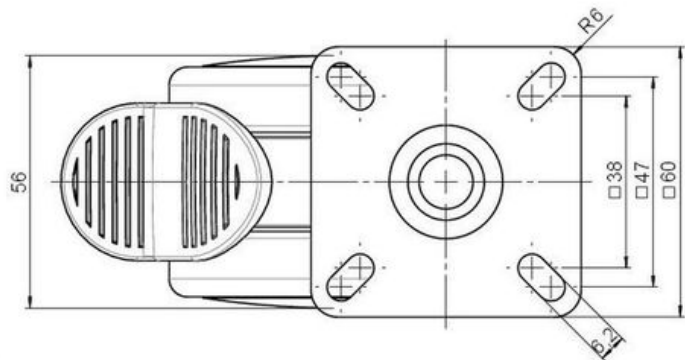

Standard D075

As of: May 23, 2026

Description	Model	Carton Quantity
DUKF 75 - 2 X 1	D075	120 pcs per Carton

Technical Details

Product Type	Furniture caster
Wheel diameter	75mm 3"
Load capacity	75kg 165 lbs.
Overall height with fixing	88mm
Wheel:	
Wheel type	Soft wheel
Wheel core / tread color	RAL 9005 Jet black / RAL 9005 Jet black
Housing:	
Housing form	unhooded, with neck diameter
Neck diameter	20mm
Housing material	High quality nylon
Housing color	RAL 9005 Jet black
Mobility concept	Stopper brake
Fixing	60x60mm Plate
Description	DUKF 75 - 2 X 1

Fixings

Compatible with the following available fixings:

No-Noise™ Stem:

- 11x19.5mm with 11.4mm circlip
- 11x19.5mm with 11.6mm circlip

Push fit stems:

- 10x22mm with 10.3mm circlip
- 10x22mm with 10.5mm circlip
- 11x19.5mm with 11.4mm circlip
- 11x19.5mm with 11.8mm circlip
- 11x22mm with 11.4mm circlip
- 11x22mm with 11.6mm circlip
- 11x22mm with 11.8mm circlip
- 11x22mm with 11.8 banded K290 4A
- 11x26mm

Threaded stems:

- M8x15mm
- M8x20mm
- M8x25mm
- M10x15mm
- M10x20mm
- M10x25mm
- M10x30mm
- M10x40mm
- M12x20mm
- 5/16-18x1"
- 5/16-18x1/2"
- 3/8-16x1"
- 5/16-18x5/8"
- 3/8-16x1/2"
- 3/8-16x5/8"

Square plates:

- 38x38mm
- 55x55mm
- 60x60mm