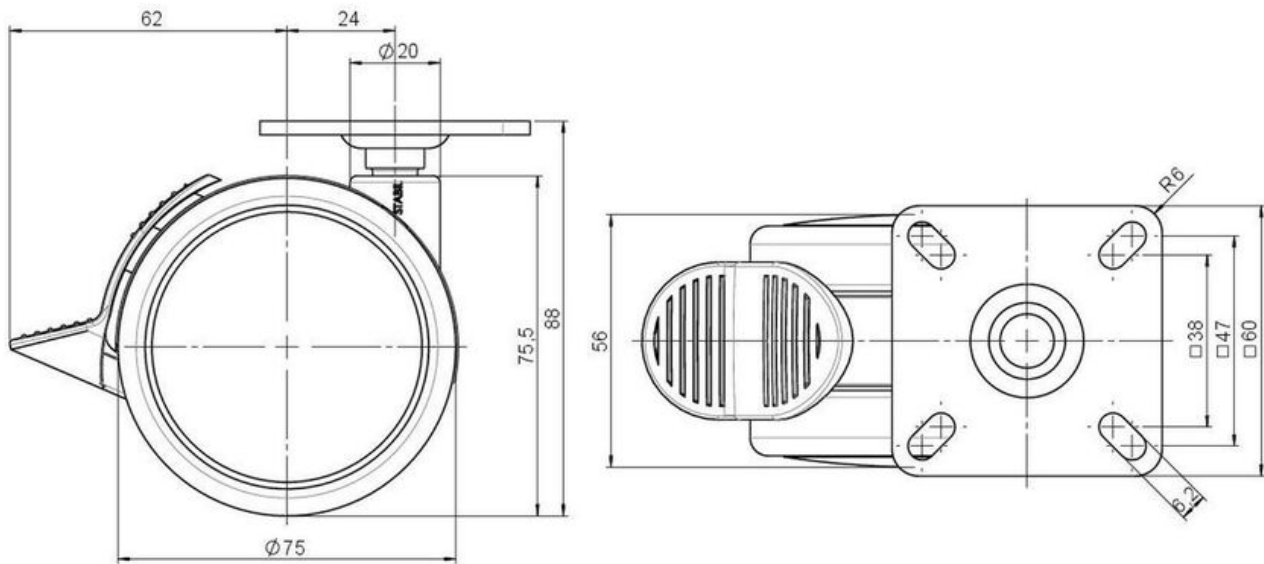

Standard D075

As of: July 07, 2026

Description DUKF 75 - 2 X 1	Model D075	Carton Quantity 120 pcs per Carton
--------------------------------	---------------	---------------------------------------

Technical Details

Product Type	Furniture caster
Wheel diameter	75mm 3"
Load capacity	75kg 165 lbs.
Overall height with fixing	88mm
Wheel:	
Wheel type	Soft wheel
Wheel core / tread color	RAL 9005 Jet black / RAL 9005 Jet black
Housing:	
Housing form	unhooded, with neck diameter
Neck diameter	20mm
Housing material	High quality nylon
Housing color	RAL 9005 Jet black
Mobility concept	Stopper brake
Fixing	60x60mm Plate
Description	DUKF 75 - 2 X 1

Threaded stems:

- M8x15mm
- M8x20mm
- M8x25mm
- M10x15mm
- M10x20mm
- M10x25mm
- M10x30mm
- M10x40mm
- M12x20mm
- 5/16-18x1"
- 5/16-18x1/2"
- 3/8-16x1"
- 5/16-18x5/8"
- 3/8-16x1/2"
- 3/8-16x5/8"

Square plates:

- 38x38mm
- 55x55mm
- 60x60mm