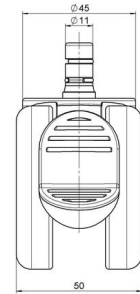

Standard D074

As of: June 27, 2026

Description	Model	Carton Quantity
DUKF 74 - 2X2NN	D074	150 pcs per Carton

Technical Details

Product Type	Furniture caster
Wheel diameter	65mm 2.56"
Load capacity	65kg 143 lbs.
Overall height with fixing	70,5mm
Wheel:	
Wheel type	Soft wheel
Wheel core / tread color	RAL 9005 Jet black / RAL 9005 Jet black
Housing:	
Housing form	unhooded, with neck diameter
Neck diameter	45mm
Housing material	High quality nylon
Housing color	RAL 9005 Jet black
Mobility concept	Stopper brake
Fixing	No-Noise™ Stem, 11x19,5mm Push fit stem with double circlips, 11,4mm
Description	DUKF 74 - 2X2NN

Fixings

Compatible with the following available fixings:

No-Noise™ Stem:

- 11x19.5mm with 11.4mm circlip
- 11x19.5mm with 11.6mm circlip

Push fit stems:

- 10x22mm with 10.3mm circlip
- 10x22mm with 10.5mm circlip
- 11x19.5mm with 11.4mm circlip
- 11x19.5mm with 11.8mm circlip
- 11x22mm with 11.4mm circlip
- 11x22mm with 11.6mm circlip
- 11x22mm with 11.8mm circlip
- 11x22mm with 11.8 banded K290 4A
- 11x26mm

Threaded stems:

- M8x15mm
- M8x20mm
- M8x25mm
- M10x15mm
- M10x20mm
- M10x25mm
- M10x30mm
- M10x40mm
- M12x20mm
- 5/16-18x1"
- 5/16-18x1/2"
- 3/8-16x1"
- 5/16-18x5/8"
- 3/8-16x1/2"
- 3/8-16x5/8"

Square plates:

- 38x38mm
- 55x55mm
- 60x60mm