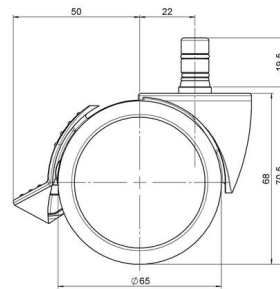

Standard D074

As of: June 27, 2026

Description	Model	Carton Quantity
DUKF 74 - 2X2NN	D074	150 pcs per Carton

Technical Details

Product Type	Furniture caster
Wheel diameter	65mm 2.56"
Load capacity	65kg 143 lbs.
Overall height with fixing	70,5mm
Wheel:	
Wheel type	Soft wheel
Wheel core / tread color	RAL 9005 Jet black / RAL 9005 Jet black
Housing:	
Housing form	unhooded, with neck diameter
Neck diameter	45mm
Housing material	High quality nylon
Housing color	RAL 9005 Jet black
Mobility concept	Stopper brake
Fixing	No-Noise™ Stem, 11x19,5mm Push fit stem with double circlips, 11,4mm
Description	DUKF 74 - 2X2NN

Fixings

Compatible with the following available fixings:

No-Noise™ Stem:

- 11x19.5mm with 11.4mm circlip
- 11x19.5mm with 11.6mm circlip

Push fit stems:

- 10x22mm with 10.3mm circlip
- 10x22mm with 10.5mm circlip
- 11x19.5mm with 11.4mm circlip
- 11x19.5mm with 11.8mm circlip
- 11x22mm with 11.4mm circlip
- 11x22mm with 11.6mm circlip
- 11x22mm with 11.8mm circlip
- 11x22mm with 11.8 banded K290 4A
- 11x26mm

Threaded stems:

- M8x15mm
- M8x20mm
- M8x25mm
- M10x15mm
- M10x20mm
- M10x25mm
- M10x30mm
- M10x40mm
- M12x20mm
- 5/16-18x1"
- 5/16-18x1/2"
- 3/8-16x1"
- 5/16-18x5/8"
- 3/8-16x1/2"
- 3/8-16x5/8"

Square plates:

- 38x38mm
- 55x55mm
- 60x60mm