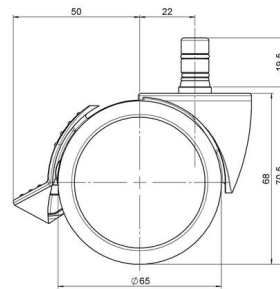

## Technical Details

Product Type	Furniture caster
Wheel diameter	65mm   2.56"
Load capacity	65kg   143 lbs.
Overall height with fixing	70,5mm
<b>Wheel:</b>	
Wheel type	Soft wheel
Wheel core / tread color	RAL 9005 Jet black / RAL 9005 Jet black
<b>Housing:</b>	
Housing form	unhooded, with neck diameter
Neck diameter	45mm
Housing material	High quality nylon
Housing color	RAL 9005 Jet black
Mobility concept	Stopper brake
Fixing	No-Noise™ Stem, 11x19,5mm Push fit stem with double circlips, 11,4mm
Description	DUKF 74 - 2X2NN

### No-Noise™ Stem:

- 11x19.5mm with 11.4mm circlip
- 11x19.5mm with 11.6mm circlip

### Threaded stems:

- M8x15mm
- M8x20mm
- M8x25mm
- M10x15mm
- M10x20mm
- M10x25mm
- M10x30mm
- M10x40mm
- M12x20mm
- 5/16-18x1"
- 5/16-18x1/2"
- 3/8-16x1"
- 5/16-18x5/8"
- 3/8-16x1/2"
- 3/8-16x5/8"

### Square plates:

- 38x38mm
- 55x55mm
- 60x60mm