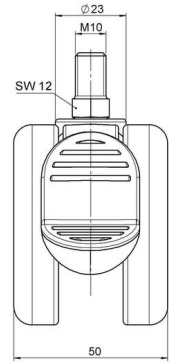

## Technical Details

Product Type	Furniture caster
Wheel diameter	65mm   2.56"
Load capacity	65kg   143 lbs.
Overall height with fixing	73mm
<b>Wheel:</b>	
Wheel type	Soft wheel
Wheel core / tread color	RAL 9005 Jet black / RAL 9005 Jet black
<b>Housing:</b>	
Housing form	unhooded, with neck diameter
Neck diameter	23mm
Housing material	High quality nylon
Housing color	RAL 9005 Jet black
Mobility concept	Stopper brake
Fixing	M10x15mm Threaded stem
Description	DUKF 71 - 2 X10

### No-Noise™ Stem:

- 11x19.5mm with 11.4mm circlip
- 11x19.5mm with 11.6mm circlip

### Threaded stems:

- M8x15mm
- M8x20mm
- M8x25mm
- M10x15mm
- M10x20mm
- M10x25mm
- M10x30mm
- M10x40mm
- M12x20mm
- 5/16-18x1"
- 5/16-18x1/2"
- 3/8-16x1"
- 5/16-18x5/8"
- 3/8-16x1/2"
- 3/8-16x5/8"

### Square plates:

- 38x38mm
- 55x55mm
- 60x60mm