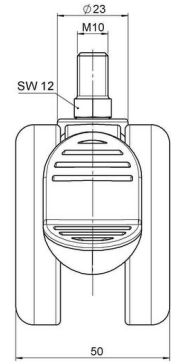

Standard D071

As of: May 23, 2026

Description	Model	Carton Quantity
DUKF 71 - 2 X10	D071	150 pcs per Carton

Technical Details

Product Type	Furniture caster
Wheel diameter	65mm 2.56"
Load capacity	65kg 143 lbs.
Overall height with fixing	73mm
Wheel:	
Wheel type	Soft wheel
Wheel core / tread color	RAL 9005 Jet black / RAL 9005 Jet black
Housing:	
Housing form	unhooded, with neck diameter
Neck diameter	23mm
Housing material	High quality nylon
Housing color	RAL 9005 Jet black
Mobility concept	Stopper brake
Fixing	M10x15mm Threaded stem
Description	DUKF 71 - 2 X10

Fixings

Compatible with the following available fixings:

No-Noise™ Stem:

- 11x19.5mm with 11.4mm circlip
- 11x19.5mm with 11.6mm circlip

Push fit stems:

- 10x22mm with 10.3mm circlip
- 10x22mm with 10.5mm circlip
- 11x19.5mm with 11.4mm circlip
- 11x19.5mm with 11.8mm circlip
- 11x22mm with 11.4mm circlip
- 11x22mm with 11.6mm circlip
- 11x22mm with 11.8mm circlip
- 11x22mm with 11.8 banded K290 4A
- 11x26mm

Threaded stems:

- M8x15mm
- M8x20mm
- M8x25mm
- M10x15mm
- M10x20mm
- M10x25mm
- M10x30mm
- M10x40mm
- M12x20mm
- 5/16-18x1"
- 5/16-18x1/2"
- 3/8-16x1"
- 5/16-18x5/8"
- 3/8-16x1/2"
- 3/8-16x5/8"

Square plates:

- 38x38mm
- 55x55mm
- 60x60mm