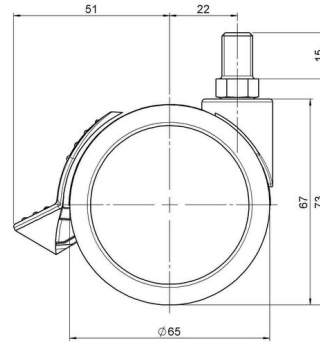

## Technical Details

Product Type	Furniture caster
Wheel diameter	65mm   2.56"
Load capacity	65kg   143 lbs.
Overall height with fixing	73mm
<b>Wheel:</b>	
Wheel type	Soft wheel
Wheel core / tread color	RAL 9005 Jet black / RAL 9005 Jet black
<b>Housing:</b>	
Housing form	unhooded, with neck diameter
Neck diameter	23mm
Housing material	High quality nylon
Housing color	RAL 9005 Jet black
Mobility concept	Stopper brake
Fixing	M10x15mm Threaded stem
Description	DUKF 71 - 2 X10

### No-Noise™ Stem:

- 11x19.5mm with 11.4mm circlip
- 11x19.5mm with 11.6mm circlip

### Threaded stems:

- M8x15mm
- M8x20mm
- M8x25mm
- M10x15mm
- M10x20mm
- M10x25mm
- M10x30mm
- M10x40mm
- M12x20mm
- 5/16-18x1"
- 5/16-18x1/2"
- 3/8-16x1"
- 5/16-18x5/8"
- 3/8-16x1/2"
- 3/8-16x5/8"

### Square plates:

- 38x38mm
- 55x55mm
- 60x60mm