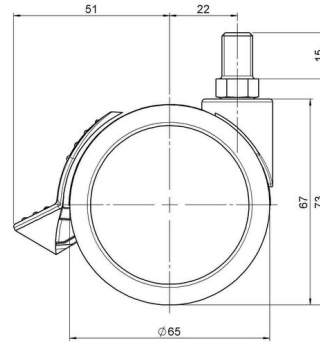

Standard D071

As of: May 23, 2026

Description	Model	Carton Quantity
DUKF 71 - 2 X10	D071	150 pcs per Carton

Technical Details

Product Type	Furniture caster
Wheel diameter	65mm 2.56"
Load capacity	65kg 143 lbs.
Overall height with fixing	73mm
Wheel:	
Wheel type	Soft wheel
Wheel core / tread color	RAL 9005 Jet black / RAL 9005 Jet black
Housing:	
Housing form	unhooded, with neck diameter
Neck diameter	23mm
Housing material	High quality nylon
Housing color	RAL 9005 Jet black
Mobility concept	Stopper brake
Fixing	M10x15mm Threaded stem
Description	DUKF 71 - 2 X10

Fixings

Compatible with the following available fixings:

No-Noise™ Stem:

- 11x19.5mm with 11.4mm circlip
- 11x19.5mm with 11.6mm circlip

Push fit stems:

- 10x22mm with 10.3mm circlip
- 10x22mm with 10.5mm circlip
- 11x19.5mm with 11.4mm circlip
- 11x19.5mm with 11.8mm circlip
- 11x22mm with 11.4mm circlip
- 11x22mm with 11.6mm circlip
- 11x22mm with 11.8mm circlip
- 11x22mm with 11.8 banded K290 4A
- 11x26mm

Threaded stems:

- M8x15mm
- M8x20mm
- M8x25mm
- M10x15mm
- M10x20mm
- M10x25mm
- M10x30mm
- M10x40mm
- M12x20mm
- 5/16-18x1"
- 5/16-18x1/2"
- 3/8-16x1"
- 5/16-18x5/8"
- 3/8-16x1/2"
- 3/8-16x5/8"

Square plates:

- 38x38mm
- 55x55mm
- 60x60mm