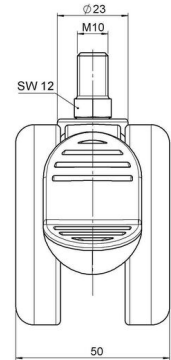

Standard D071

As of: July 07, 2026

Description	Model	Carton Quantity
DUKF 71 - 2 X10	D071	150 pcs per Carton

Technical Details

Product Type	Furniture caster
Wheel diameter	65mm 2.56"
Load capacity	65kg 143 lbs.
Overall height with fixing	73mm
Wheel:	
Wheel type	Soft wheel
Wheel core / tread color	RAL 9005 Jet black / RAL 9005 Jet black
Housing:	
Housing form	unhooded, with neck diameter
Neck diameter	23mm
Housing material	High quality nylon
Housing color	RAL 9005 Jet black
Mobility concept	Stopper brake
Fixing	M10x15mm Threaded stem
Description	DUKF 71 - 2 X10

Fixings

Compatible with the following available fixings:

No-Noise™ Stem:

- 11x19.5mm with 11.4mm circlip
- 11x19.5mm with 11.6mm circlip

Push fit stems:

- 10x22mm with 10.3mm circlip
- 10x22mm with 10.5mm circlip
- 11x19.5mm with 11.4mm circlip
- 11x19.5mm with 11.8mm circlip
- 11x22mm with 11.4mm circlip
- 11x22mm with 11.6mm circlip
- 11x22mm with 11.8mm circlip
- 11x22mm with 11.8 banded K290 4A
- 11x26mm

Threaded stems:

- M8x15mm
- M8x20mm
- M8x25mm
- M10x15mm
- M10x20mm
- M10x25mm
- M10x30mm
- M10x40mm
- M12x20mm
- 5/16-18x1"
- 5/16-18x1/2"
- 3/8-16x1"
- 5/16-18x5/8"
- 3/8-16x1/2"
- 3/8-16x5/8"

Square plates:

- 38x38mm
- 55x55mm
- 60x60mm