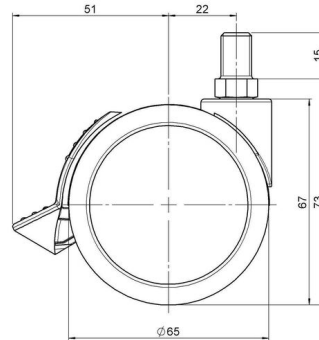

Standard D071

As of: July 07, 2026

Description	Model	Carton Quantity
DUKF 71 - 2 X10	D071	150 pcs per Carton

Technical Details

Product Type	Furniture caster
Wheel diameter	65mm 2.56"
Load capacity	65kg 143 lbs.
Overall height with fixing	73mm
Wheel:	
Wheel type	Soft wheel
Wheel core / tread color	RAL 9005 Jet black / RAL 9005 Jet black
Housing:	
Housing form	unhooded, with neck diameter
Neck diameter	23mm
Housing material	High quality nylon
Housing color	RAL 9005 Jet black
Mobility concept	Stopper brake
Fixing	M10x15mm Threaded stem
Description	DUKF 71 - 2 X10

Fixings

Compatible with the following available fixings:

No-Noise™ Stem:

- 11x19.5mm with 11.4mm circlip
- 11x19.5mm with 11.6mm circlip

Push fit stems:

- 10x22mm with 10.3mm circlip
- 10x22mm with 10.5mm circlip
- 11x19.5mm with 11.4mm circlip
- 11x19.5mm with 11.8mm circlip
- 11x22mm with 11.4mm circlip
- 11x22mm with 11.6mm circlip
- 11x22mm with 11.8mm circlip
- 11x22mm with 11.8 banded K290 4A
- 11x26mm

Threaded stems:

- M8x15mm
- M8x20mm
- M8x25mm
- M10x15mm
- M10x20mm
- M10x25mm
- M10x30mm
- M10x40mm
- M12x20mm
- 5/16-18x1"
- 5/16-18x1/2"
- 3/8-16x1"
- 5/16-18x5/8"
- 3/8-16x1/2"
- 3/8-16x5/8"

Square plates:

- 38x38mm
- 55x55mm
- 60x60mm