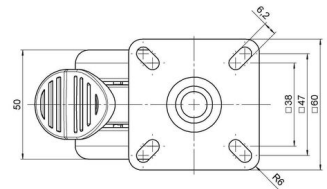

Standard D071

As of: July 07, 2026

Description DUKF 71 - 2 X 1	Model D071	Carton Quantity 150 pcs per Carton

Technical Details

Product Type	Furniture caster
Wheel diameter	65mm | 2.56"
Load capacity	65kg | 143 lbs.
Overall height with fixing	78mm
Wheel:	
Wheel type	Soft wheel
Wheel core / tread color	RAL 9005 Jet black / RAL 9005 Jet black
Housing:	
Housing form	unhooded, with neck diameter
Neck diameter	23mm
Housing material	High quality nylon
Housing color	RAL 9005 Jet black
Mobility concept	Stopper brake
Fixing	60x60mm Plate
Description	DUKF 71 - 2 X 1