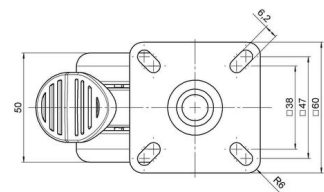

Standard D071

As of: May 23, 2026

Description DUKF 71 - 2 X 1	Model D071	Carton Quantity 150 pcs per Carton

Technical Details

Product Type	Furniture caster
Wheel diameter	65mm | 2.56"
Load capacity	65kg | 143 lbs.
Overall height with fixing	78mm
Wheel:	
Wheel type	Soft wheel
Wheel core / tread color	RAL 9005 Jet black / RAL 9005 Jet black
Housing:	
Housing form	unhooded, with neck diameter
Neck diameter	23mm
Housing material	High quality nylon
Housing color	RAL 9005 Jet black
Mobility concept	Stopper brake
Fixing	60x60mm Plate
Description	DUKF 71 - 2 X 1