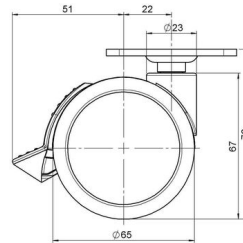

Standard D071

As of: July 07, 2026

Description DUKF 71 - 2 X 1	Model D071	Carton Quantity 150 pcs per Carton

Technical Details

Product Type	Furniture caster
Wheel diameter	65mm | 2.56"
Load capacity	65kg | 143 lbs.
Overall height with fixing	78mm
Wheel:	
Wheel type	Soft wheel
Wheel core / tread color	RAL 9005 Jet black / RAL 9005 Jet black
Housing:	
Housing form	unhooded, with neck diameter
Neck diameter	23mm
Housing material	High quality nylon
Housing color	RAL 9005 Jet black
Mobility concept	Stopper brake
Fixing	60x60mm Plate
Description	DUKF 71 - 2 X 1