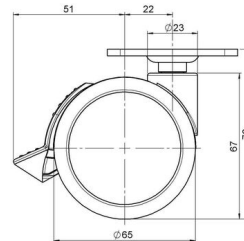

Standard D071

As of: May 23, 2026

Description DUKF 71 - 2 X 1	Model D071	Carton Quantity 150 pcs per Carton

Technical Details

Product Type	Furniture caster
Wheel diameter	65mm | 2.56"
Load capacity	65kg | 143 lbs.
Overall height with fixing	78mm
Wheel:	
Wheel type	Soft wheel
Wheel core / tread color	RAL 9005 Jet black / RAL 9005 Jet black
Housing:	
Housing form	unhooded, with neck diameter
Neck diameter	23mm
Housing material	High quality nylon
Housing color	RAL 9005 Jet black
Mobility concept	Stopper brake
Fixing	60x60mm Plate
Description	DUKF 71 - 2 X 1