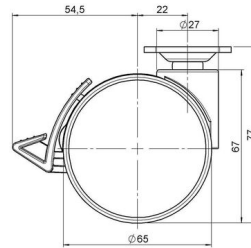

Standard D066

As of: December 20, 2025

Description	Model	Carton Quantity
DUKF 66 -27 X 1	D066	150 pcs per Carton

Technical Details

Product Type	Furniture caster
Wheel diameter	65mm 2.56"
Load capacity	65kg 143 lbs.
Overall height with fixing	77mm
Wheel:	
Wheel type	Soft wheel
Wheel core / tread color	RAL 9006 White aluminium / RAL 9005 Jet black
Housing:	
Housing form	unhooded, with neck diameter
Neck diameter	27mm
Housing material	High quality nylon
Housing color	RAL 9006 White aluminium
Mobility concept	Delta-Feststeller, RAL 9005 Jet black
Fixing	38x38mm Plate
Description	DUKF 66 -27 X 1

Fixings

Compatible with the following available fixings:

No-Noise™ Stem:

- 11x19.5mm with 11.4mm circlip
- 11x19.5mm with 11.6mm circlip

Push fit stems:

- 10x22mm with 10.3mm circlip
- 10x22mm with 10.5mm circlip
- 11x19.5mm with 11.4mm circlip
- 11x19.5mm with 11.8mm circlip
- 11x22mm with 11.4mm circlip
- 11x22mm with 11.6mm circlip
- 11x22mm with 11.8mm circlip
- 11x22mm with 11.8 banded K290 4A
- 11x26mm

Threaded stems:

- M8x15mm
- M8x20mm
- M8x25mm
- M10x15mm
- M10x20mm
- M10x25mm
- M10x30mm
- M10x40mm
- M12x20mm
- 5/16-18x1"
- 5/16-18x1/2"
- 3/8-16x1"
- 5/16-18x5/8"
- 3/8-16x1/2"
- 3/8-16x5/8"

Square plates:

- 38x38mm
- 55x55mm
- 60x60mm