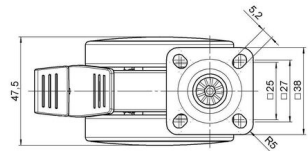

Standard D066

As of: May 23, 2026

Description	Model	Carton Quantity
DUKF 66 -27 X 1	D066	150 pcs per Carton

Technical Details

Product Type	Furniture caster
Wheel diameter	65mm 2.56"
Load capacity	65kg 143 lbs.
Overall height with fixing	77mm
Wheel:	
Wheel type	Soft wheel
Wheel core / tread color	RAL 9006 White aluminium / RAL 9005 Jet black
Housing:	
Housing form	unhooded, with neck diameter
Neck diameter	27mm
Housing material	High quality nylon
Housing color	RAL 9006 White aluminium
Mobility concept	Delta-Feststeller, RAL 9005 Jet black
Fixing	38x38mm Plate
Description	DUKF 66 -27 X 1

Fixings

Compatible with the following available fixings:

No-Noise™ Stem:

- 11x19.5mm with 11.4mm circlip
- 11x19.5mm with 11.6mm circlip

Push fit stems:

- 10x22mm with 10.3mm circlip
- 10x22mm with 10.5mm circlip
- 11x19.5mm with 11.4mm circlip
- 11x19.5mm with 11.8mm circlip
- 11x22mm with 11.4mm circlip
- 11x22mm with 11.6mm circlip
- 11x22mm with 11.8mm circlip
- 11x22mm with 11.8 banded K290 4A
- 11x26mm

Threaded stems:

- M8x15mm
- M8x20mm
- M8x25mm
- M10x15mm
- M10x20mm
- M10x25mm
- M10x30mm
- M10x40mm
- M12x20mm
- 5/16-18x1"
- 5/16-18x1/2"
- 3/8-16x1"
- 5/16-18x5/8"
- 3/8-16x1/2"
- 3/8-16x5/8"

Square plates:

- 38x38mm
- 55x55mm
- 60x60mm