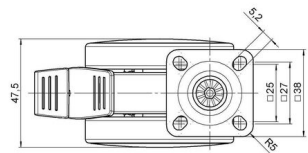

Standard D066

As of: December 20, 2025

Description	Model	Carton Quantity
DUKF 66 -27 X 1	D066	150 pcs per Carton

Technical Details

Product Type	Furniture caster
Wheel diameter	65mm 2.56"
Load capacity	65kg 143 lbs.
Overall height with fixing	77mm
Wheel:	
Wheel type	Soft wheel
Wheel core / tread color	RAL 9006 White aluminium / RAL 9005 Jet black
Housing:	
Housing form	unhooded, with neck diameter
Neck diameter	27mm
Housing material	High quality nylon
Housing color	RAL 9006 White aluminium
Mobility concept	Delta-Feststeller, RAL 9005 Jet black
Fixing	38x38mm Plate
Description	DUKF 66 -27 X 1

Fixings

Compatible with the following available fixings:

No-Noise™ Stem:

- 11x19.5mm with 11.4mm circlip
- 11x19.5mm with 11.6mm circlip

Push fit stems:

- 10x22mm with 10.3mm circlip
- 10x22mm with 10.5mm circlip
- 11x19.5mm with 11.4mm circlip
- 11x19.5mm with 11.8mm circlip
- 11x22mm with 11.4mm circlip
- 11x22mm with 11.6mm circlip
- 11x22mm with 11.8mm circlip
- 11x22mm with 11.8 banded K290 4A
- 11x26mm

Threaded stems:

- M8x15mm
- M8x20mm
- M8x25mm
- M10x15mm
- M10x20mm
- M10x25mm
- M10x30mm
- M10x40mm
- M12x20mm
- 5/16-18x1"
- 5/16-18x1/2"
- 3/8-16x1"
- 5/16-18x5/8"
- 3/8-16x1/2"
- 3/8-16x5/8"

Square plates:

- 38x38mm
- 55x55mm
- 60x60mm