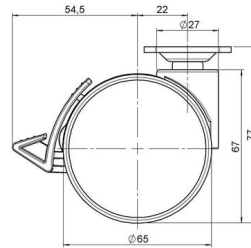

Standard D066

As of: May 23, 2026

Description	Model	Carton Quantity
DUKF 66 -27 X 1	D066	150 pcs per Carton

Technical Details

Product Type	Furniture caster
Wheel diameter	65mm 2.56"
Load capacity	65kg 143 lbs.
Overall height with fixing	77mm
Wheel:	
Wheel type	Soft wheel
Wheel core / tread color	RAL 9006 White aluminium / RAL 9005 Jet black
Housing:	
Housing form	unhooded, with neck diameter
Neck diameter	27mm
Housing material	High quality nylon
Housing color	RAL 9006 White aluminium
Mobility concept	Delta-Feststeller, RAL 9005 Jet black
Fixing	38x38mm Plate
Description	DUKF 66 -27 X 1

Fixings

Compatible with the following available fixings:

No-Noise™ Stem:

- 11x19.5mm with 11.4mm circlip
- 11x19.5mm with 11.6mm circlip

Push fit stems:

- 10x22mm with 10.3mm circlip
- 10x22mm with 10.5mm circlip
- 11x19.5mm with 11.4mm circlip
- 11x19.5mm with 11.8mm circlip
- 11x22mm with 11.4mm circlip
- 11x22mm with 11.6mm circlip
- 11x22mm with 11.8mm circlip
- 11x22mm with 11.8 banded K290 4A
- 11x26mm

Threaded stems:

- M8x15mm
- M8x20mm
- M8x25mm
- M10x15mm
- M10x20mm
- M10x25mm
- M10x30mm
- M10x40mm
- M12x20mm
- 5/16-18x1"
- 5/16-18x1/2"
- 3/8-16x1"
- 5/16-18x5/8"
- 3/8-16x1/2"
- 3/8-16x5/8"

Square plates:

- 38x38mm
- 55x55mm
- 60x60mm