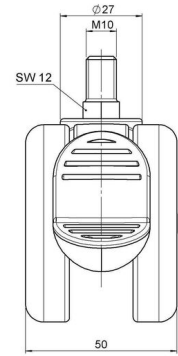

## Technical Details

Product Type	Furniture caster
Wheel diameter	65mm   2.56"
Load capacity	65kg   143 lbs.
Overall height with fixing	72,5mm
<b>Wheel:</b>	
Wheel type	Soft wheel
Wheel core / tread color	RAL 9005 Jet black / RAL 9005 Jet black
<b>Housing:</b>	
Housing form	unhooded, with neck diameter
Neck diameter	27mm
Housing material	High quality nylon
Housing color	RAL 9005 Jet black
Mobility concept	Stopper brake
Fixing	M10x15mm Threaded stem
Description	DUKF 66 - 2 X10

### No-Noise™ Stem:

- 11x19.5mm with 11.4mm circlip
- 11x19.5mm with 11.6mm circlip

### Threaded stems:

- M8x15mm
- M8x20mm
- M8x25mm
- M10x15mm
- M10x20mm
- M10x25mm
- M10x30mm
- M10x40mm
- M12x20mm
- 5/16-18x1"
- 5/16-18x1/2"
- 3/8-16x1"
- 5/16-18x5/8"
- 3/8-16x1/2"
- 3/8-16x5/8"

### Square plates:

- 38x38mm
- 55x55mm
- 60x60mm