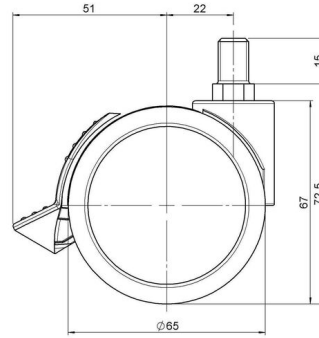

## Technical Details

Product Type	Furniture caster
Wheel diameter	65mm   2.56"
Load capacity	65kg   143 lbs.
Overall height with fixing	72,5mm
<b>Wheel:</b>	
Wheel type	Soft wheel
Wheel core / tread color	RAL 9005 Jet black / RAL 9005 Jet black
<b>Housing:</b>	
Housing form	unhooded, with neck diameter
Neck diameter	27mm
Housing material	High quality nylon
Housing color	RAL 9005 Jet black
Mobility concept	Stopper brake
Fixing	M10x15mm Threaded stem
Description	DUKF 66 - 2 X10

### No-Noise™ Stem:

- 11x19.5mm with 11.4mm circlip
- 11x19.5mm with 11.6mm circlip

### Threaded stems:

- M8x15mm
- M8x20mm
- M8x25mm
- M10x15mm
- M10x20mm
- M10x25mm
- M10x30mm
- M10x40mm
- M12x20mm
- 5/16-18x1"
- 5/16-18x1/2"
- 3/8-16x1"
- 5/16-18x5/8"
- 3/8-16x1/2"
- 3/8-16x5/8"

### Square plates:

- 38x38mm
- 55x55mm
- 60x60mm