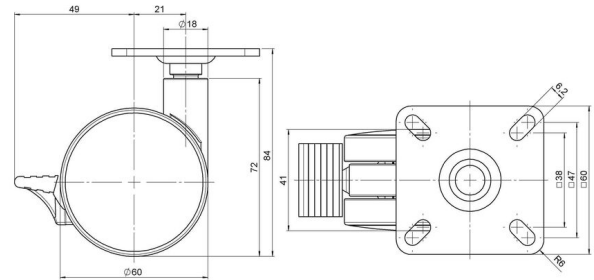

Standard D062

As of: June 27, 2026

Description	Model	Carton Quantity
DUKF 62 - 2 X 1	D062	200 pcs per Carton

Technical Details

Product Type	Furniture caster
Wheel diameter	60mm 2 ½"
Load capacity	60kg 132 lbs.
Overall height with fixing	84mm
Wheel:	
Wheel type	Soft wheel
Wheel core / tread color	RAL 9006 White aluminium / RAL 9005 Jet black
Housing:	
Housing form	unhooded, with neck diameter
Neck diameter	18mm
Housing material	High quality nylon
Housing color	RAL 9006 White aluminium
Mobility concept	Stopper brake
Fixing	60x60mm Plate
Description	DUKF 62 - 2 X 1

Fixings

Compatible with the following available fixings:

No-Noise™ Stem:

- 11x19.5mm with 11.4mm circlip
- 11x19.5mm with 11.6mm circlip

Push fit stems:

- 10x22mm with 10.3mm circlip
- 10x22mm with 10.5mm circlip
- 11x19.5mm with 11.4mm circlip
- 11x19.5mm with 11.8mm circlip
- 11x22mm with 11.4mm circlip
- 11x22mm with 11.6mm circlip
- 11x22mm with 11.8mm circlip
- 11x22mm with 11.8 banded K290 4A
- 11x26mm

Threaded stems:

- M8x15mm
- M8x20mm
- M8x25mm
- M10x15mm
- M10x20mm
- M10x25mm
- M10x30mm
- M10x40mm
- M12x20mm
- 5/16-18x1"
- 5/16-18x1/2"
- 3/8-16x1"
- 5/16-18x5/8"
- 3/8-16x1/2"
- 3/8-16x5/8"

Square plates:

- 38x38mm
- 55x55mm
- 60x60mm