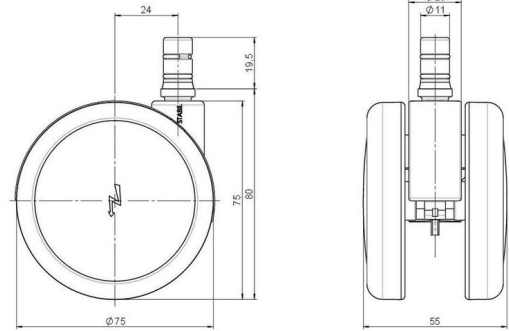

## Technical Details

Product Type	Furniture caster
Wheel diameter	75mm   3"
Load capacity	75kg   165 lbs.
Overall height with fixing	80mm
<b>Wheel:</b>	
Wheel type	Soft wheel
Wheel core / tread color	RAL 9005 Jet black / RAL 9005 Jet black
<b>Housing:</b>	
Housing form	unhooded, with neck diameter
Neck diameter	20mm
Housing material	High quality nylon
Housing color	RAL 9005 Jet black
Mobility concept	Freewheel
Fixing	No-Noise™ Stem, 11x19,5mm Push fit stem with double circlips, 11,4mm
Description	DUKA 75-675X2NN

### No-Noise™ Stem:

- 11x19.5mm with 11.4mm circlip
- 11x19.5mm with 11.6mm circlip

### Threaded stems:

- M8x15mm
- M8x20mm
- M8x25mm
- M10x15mm
- M10x20mm
- M10x25mm
- M10x30mm
- M10x40mm
- M12x20mm
- 5/16-18x1"
- 5/16-18x1/2"
- 3/8-16x1"
- 5/16-18x5/8"
- 3/8-16x1/2"
- 3/8-16x5/8"

### Square plates:

- 38x38mm
- 55x55mm
- 60x60mm