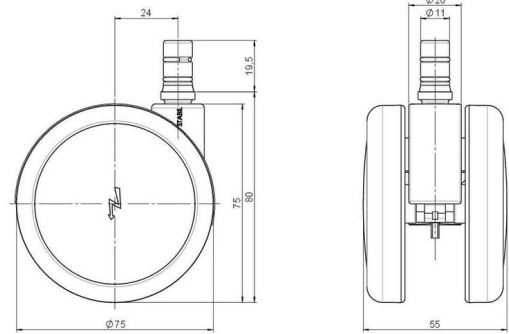

Standard D075

As of: April 15, 2026

Description DUKA 75-675X2NN	Model D075	Carton Quantity 150 pcs per Carton
--------------------------------	---------------	---------------------------------------

Technical Details

Product Type	Furniture caster
Wheel diameter	75mm 3"
Load capacity	75kg 165 lbs.
Overall height with fixing	80mm
Wheel:	
Wheel type	Soft wheel
Wheel core / tread color	RAL 9005 Jet black / RAL 9005 Jet black
Housing:	
Housing form	unhooded, with neck diameter
Neck diameter	20mm
Housing material	High quality nylon
Housing color	RAL 9005 Jet black
Mobility concept	Freewheel
Fixing	No-Noise™ Stem, 11x19,5mm Push fit stem with double circlips, 11,4mm
Description	DUKA 75-675X2NN

Threaded stems:

- M8x15mm
- M8x20mm
- M8x25mm
- M10x15mm
- M10x20mm
- M10x25mm
- M10x30mm
- M10x40mm
- M12x20mm
- 5/16-18x1"
- 5/16-18x1/2"
- 3/8-16x1"
- 5/16-18x5/8"
- 3/8-16x1/2"
- 3/8-16x5/8"

Square plates:

- 38x38mm
- 55x55mm
- 60x60mm