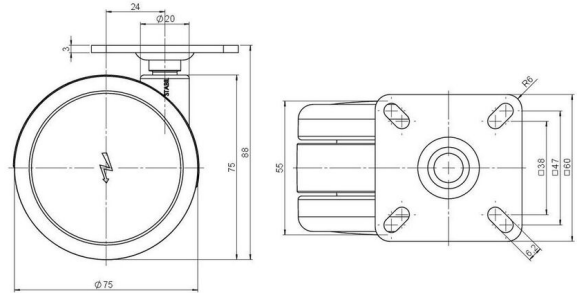

Standard D075

As of: May 23, 2026

Description DUKA 75-675 X 1	Model D075	Carton Quantity 150 pcs per Carton
---------------------------------------	----------------------	--

Technical Details

Product Type	Furniture caster
Wheel diameter	75mm 3"
Load capacity	75kg 165 lbs.
Overall height with fixing	88mm
Wheel:	
Wheel type	Soft wheel
Wheel core / tread color	RAL 9005 Jet black / RAL 9005 Jet black
Housing:	
Housing form	unhooded, with neck diameter
Neck diameter	20mm
Housing material	High quality nylon
Housing color	RAL 9005 Jet black
Mobility concept	Freewheel
Fixing	60x60mm Plate
Description	DUKA 75-675 X 1

Fixings

Compatible with the following available fixings:

No-Noise™ Stem:

- 11x19.5mm with 11.4mm circlip
- 11x19.5mm with 11.6mm circlip

Push fit stems:

- 10x22mm with 10.3mm circlip
- 10x22mm with 10.5mm circlip
- 11x19.5mm with 11.4mm circlip
- 11x19.5mm with 11.8mm circlip
- 11x22mm with 11.4mm circlip
- 11x22mm with 11.6mm circlip
- 11x22mm with 11.8mm circlip
- 11x22mm with 11.8 banded K290 4A
- 11x26mm

Threaded stems:

- M8x15mm
- M8x20mm
- M8x25mm
- M10x15mm
- M10x20mm
- M10x25mm
- M10x30mm
- M10x40mm
- M12x20mm
- 5/16-18x1"
- 5/16-18x1/2"
- 3/8-16x1"
- 5/16-18x5/8"
- 3/8-16x1/2"
- 3/8-16x5/8"

Square plates:

- 38x38mm
- 55x55mm
- 60x60mm