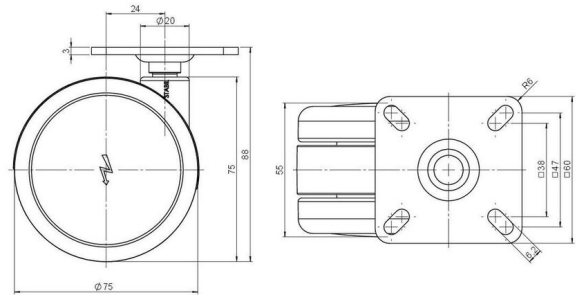

Standard D075

As of: July 07, 2026

Description DUKA 75-675 X 1	Model D075	Carton Quantity 150 pcs per Carton
---------------------------------------	----------------------	--

Technical Details

Product Type	Furniture caster
Wheel diameter	75mm 3"
Load capacity	75kg 165 lbs.
Overall height with fixing	88mm
Wheel:	
Wheel type	Soft wheel
Wheel core / tread color	RAL 9005 Jet black / RAL 9005 Jet black
Housing:	
Housing form	unhooded, with neck diameter
Neck diameter	20mm
Housing material	High quality nylon
Housing color	RAL 9005 Jet black
Mobility concept	Freewheel
Fixing	60x60mm Plate
Description	DUKA 75-675 X 1

Fixings

Compatible with the following available fixings:

No-Noise™ Stem:

- 11x19.5mm with 11.4mm circlip
- 11x19.5mm with 11.6mm circlip

Push fit stems:

- 10x22mm with 10.3mm circlip
- 10x22mm with 10.5mm circlip
- 11x19.5mm with 11.4mm circlip
- 11x19.5mm with 11.8mm circlip
- 11x22mm with 11.4mm circlip
- 11x22mm with 11.6mm circlip
- 11x22mm with 11.8mm circlip
- 11x22mm with 11.8 banded K290 4A
- 11x26mm

Threaded stems:

- M8x15mm
- M8x20mm
- M8x25mm
- M10x15mm
- M10x20mm
- M10x25mm
- M10x30mm
- M10x40mm
- M12x20mm
- 5/16-18x1"
- 5/16-18x1/2"
- 3/8-16x1"
- 5/16-18x5/8"
- 3/8-16x1/2"
- 3/8-16x5/8"

Square plates:

- 38x38mm
- 55x55mm
- 60x60mm