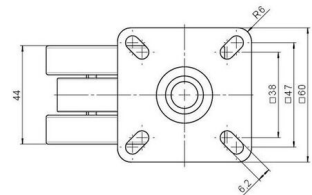

## Technical Details

Product Type	Furniture caster
Wheel diameter	80mm   3.15"
Load capacity	80kg   176 lbs.
Overall height with fixing	92mm
<b>Wheel:</b>	
Wheel type	Soft wheel
Wheel core / tread color	RAL 9005 Jet black / RAL 9005 Jet black
<b>Housing:</b>	
Housing form	unhooded, with neck diameter
Neck diameter	22mm
Housing material	High quality nylon
Housing color	RAL 9005 Jet black
Mobility concept	Freewheel
Fixing	60x60mm Plate
Description	DUK 81 - 2 X 1

### No-Noise™ Stem:

- 11x19.5mm with 11.4mm circlip
- 11x19.5mm with 11.6mm circlip

### Threaded stems:

- M8x15mm
- M8x20mm
- M8x25mm
- M10x15mm
- M10x20mm
- M10x25mm
- M10x30mm
- M10x40mm
- M12x20mm
- 5/16-18x1"
- 5/16-18x1/2"
- 3/8-16x1"
- 5/16-18x5/8"
- 3/8-16x1/2"
- 3/8-16x5/8"

### Square plates:

- 38x38mm
- 55x55mm
- 60x60mm