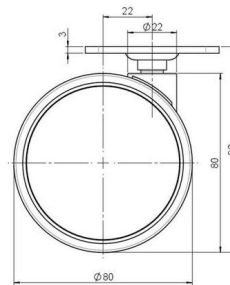

## Technical Details

Product Type	Furniture caster
Wheel diameter	80mm   3.15"
Load capacity	80kg   176 lbs.
Overall height with fixing	92mm
<b>Wheel:</b>	
Wheel type	Soft wheel
Wheel core / tread color	RAL 9005 Jet black / RAL 9005 Jet black
<b>Housing:</b>	
Housing form	unhooded, with neck diameter
Neck diameter	22mm
Housing material	High quality nylon
Housing color	RAL 9005 Jet black
Mobility concept	Freewheel
Fixing	60x60mm Plate
Description	DUK 81 - 2 X 1

### No-Noise™ Stem:

- 11x19.5mm with 11.4mm circlip
- 11x19.5mm with 11.6mm circlip

### Threaded stems:

- M8x15mm
- M8x20mm
- M8x25mm
- M10x15mm
- M10x20mm
- M10x25mm
- M10x30mm
- M10x40mm
- M12x20mm
- 5/16-18x1"
- 5/16-18x1/2"
- 3/8-16x1"
- 5/16-18x5/8"
- 3/8-16x1/2"
- 3/8-16x5/8"

### Square plates:

- 38x38mm
- 55x55mm
- 60x60mm