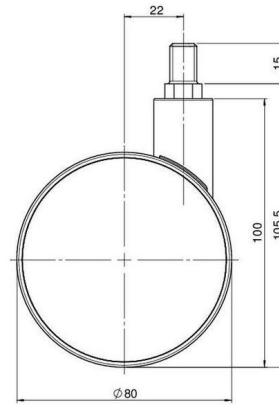

Standard D080

As of: December 10, 2025

Description	Model	Carton Quantity
DUK 80 -27 X10	D080	150 pcs per Carton

Technical Details

Product Type	Furniture caster
Wheel diameter	80mm 3.15"
Load capacity	80kg 176 lbs.
Overall height with fixing	105,5mm
Wheel:	
Wheel type	Soft wheel
Wheel core / tread color	RAL 9006 White aluminium / RAL 9005 Jet black
Housing:	
Housing form	unhooded, with neck diameter
Neck diameter	22mm
Housing material	High quality nylon
Housing color	RAL 9006 White aluminium
Mobility concept	Freewheel
Fixing	M10x15mm Threaded stem
Description	DUK 80 -27 X10

Fixings

Compatible with the following available fixings:

No-Noise™ Stem:

- 11x19.5mm with 11.4mm circlip
- 11x19.5mm with 11.6mm circlip

Push fit stems:

- 10x22mm with 10.3mm circlip
- 10x22mm with 10.5mm circlip
- 11x19.5mm with 11.4mm circlip
- 11x19.5mm with 11.8mm circlip
- 11x22mm with 11.4mm circlip
- 11x22mm with 11.6mm circlip
- 11x22mm with 11.8mm circlip
- 11x22mm with 11.8 banded K290 4A
- 11x26mm

Threaded stems:

- M8x15mm
- M8x20mm
- M8x25mm
- M10x15mm
- M10x20mm
- M10x25mm
- M10x30mm
- M10x40mm
- M12x20mm
- 5/16-18x1"
- 5/16-18x1/2"
- 3/8-16x1"
- 5/16-18x5/8"
- 3/8-16x1/2"
- 3/8-16x5/8"

Square plates:

- 38x38mm
- 55x55mm
- 60x60mm