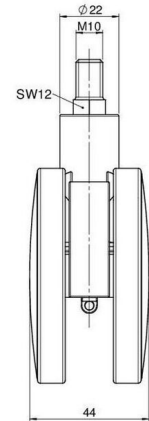

Standard D080

As of: April 10, 2026

Description	Model	Carton Quantity
DUK 80 -27 X10	D080	150 pcs per Carton

Technical Details

Product Type	Furniture caster
Wheel diameter	80mm 3.15"
Load capacity	80kg 176 lbs.
Overall height with fixing	105,5mm
Wheel:	
Wheel type	Soft wheel
Wheel core / tread color	RAL 9006 White aluminium / RAL 9005 Jet black
Housing:	
Housing form	unhooded, with neck diameter
Neck diameter	22mm
Housing material	High quality nylon
Housing color	RAL 9006 White aluminium
Mobility concept	Freewheel
Fixing	M10x15mm Threaded stem
Description	DUK 80 -27 X10

Fixings

Compatible with the following available fixings:

No-Noise™ Stem:

- 11x19.5mm with 11.4mm circlip
- 11x19.5mm with 11.6mm circlip

Push fit stems:

- 10x22mm with 10.3mm circlip
- 10x22mm with 10.5mm circlip
- 11x19.5mm with 11.4mm circlip
- 11x19.5mm with 11.8mm circlip
- 11x22mm with 11.4mm circlip
- 11x22mm with 11.6mm circlip
- 11x22mm with 11.8mm circlip
- 11x22mm with 11.8 banded K290 4A
- 11x26mm

Threaded stems:

- M8x15mm
- M8x20mm
- M8x25mm
- M10x15mm
- M10x20mm
- M10x25mm
- M10x30mm
- M10x40mm
- M12x20mm
- 5/16-18x1"
- 5/16-18x1/2"
- 3/8-16x1"
- 5/16-18x5/8"
- 3/8-16x1/2"
- 3/8-16x5/8"

Square plates:

- 38x38mm
- 55x55mm
- 60x60mm