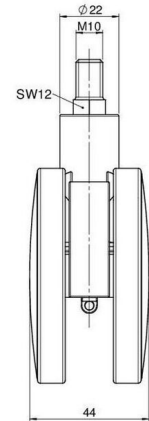

Standard D080

As of: April 10, 2026

Description	Model	Carton Quantity
DUK 80 -27 X10	D080	150 pcs per Carton

Technical Details

Product Type	Furniture caster
Wheel diameter	80mm | 3.15"
Load capacity	80kg | 176 lbs.
Overall height with fixing	105,5mm
Wheel:	
Wheel type	Soft wheel
Wheel core / tread color	RAL 9006 White aluminium / RAL 9005 Jet black
Housing:	
Housing form	unhooded, with neck diameter
Neck diameter	22mm
Housing material	High quality nylon
Housing color	RAL 9006 White aluminium
Mobility concept	Freewheel
Fixing	M10x15mm Threaded stem
Description	DUK 80 -27 X10