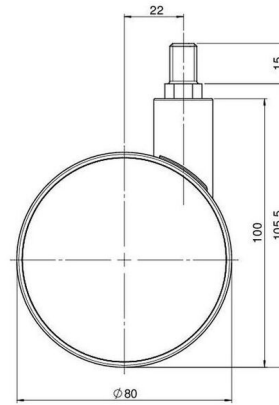

Standard D080

As of: April 10, 2026

Description	Model	Carton Quantity
DUK 80 -27 X10	D080	150 pcs per Carton

Technical Details

Product Type	Furniture caster
Wheel diameter	80mm 3.15"
Load capacity	80kg 176 lbs.
Overall height with fixing	105,5mm
Wheel:	
Wheel type	Soft wheel
Wheel core / tread color	RAL 9006 White aluminium / RAL 9005 Jet black
Housing:	
Housing form	unhooded, with neck diameter
Neck diameter	22mm
Housing material	High quality nylon
Housing color	RAL 9006 White aluminium
Mobility concept	Freewheel
Fixing	M10x15mm Threaded stem
Description	DUK 80 -27 X10

Fixings

Compatible with the following available fixings:

No-Noise™ Stem:

- 11x19.5mm with 11.4mm circlip
- 11x19.5mm with 11.6mm circlip

Push fit stems:

- 10x22mm with 10.3mm circlip
- 10x22mm with 10.5mm circlip
- 11x19.5mm with 11.4mm circlip
- 11x19.5mm with 11.8mm circlip
- 11x22mm with 11.4mm circlip
- 11x22mm with 11.6mm circlip
- 11x22mm with 11.8mm circlip
- 11x22mm with 11.8 banded K290 4A
- 11x26mm

Threaded stems:

- M8x15mm
- M8x20mm
- M8x25mm
- M10x15mm
- M10x20mm
- M10x25mm
- M10x30mm
- M10x40mm
- M12x20mm
- 5/16-18x1"
- 5/16-18x1/2"
- 3/8-16x1"
- 5/16-18x5/8"
- 3/8-16x1/2"
- 3/8-16x5/8"

Square plates:

- 38x38mm
- 55x55mm
- 60x60mm