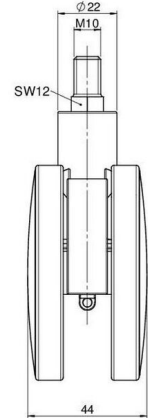

Standard D080

As of: December 10, 2025

Description	Model	Carton Quantity
DUK 80 -27 X10	D080	150 pcs per Carton

Technical Details

Product Type	Furniture caster
Wheel diameter	80mm 3.15"
Load capacity	80kg 176 lbs.
Overall height with fixing	105,5mm
Wheel:	
Wheel type	Soft wheel
Wheel core / tread color	RAL 9006 White aluminium / RAL 9005 Jet black
Housing:	
Housing form	unhooded, with neck diameter
Neck diameter	22mm
Housing material	High quality nylon
Housing color	RAL 9006 White aluminium
Mobility concept	Freewheel
Fixing	M10x15mm Threaded stem
Description	DUK 80 -27 X10

Fixings

Compatible with the following available fixings:

No-Noise™ Stem:

- 11x19.5mm with 11.4mm circlip
- 11x19.5mm with 11.6mm circlip

Push fit stems:

- 10x22mm with 10.3mm circlip
- 10x22mm with 10.5mm circlip
- 11x19.5mm with 11.4mm circlip
- 11x19.5mm with 11.8mm circlip
- 11x22mm with 11.4mm circlip
- 11x22mm with 11.6mm circlip
- 11x22mm with 11.8mm circlip
- 11x22mm with 11.8 banded K290 4A
- 11x26mm

Threaded stems:

- M8x15mm
- M8x20mm
- M8x25mm
- M10x15mm
- M10x20mm
- M10x25mm
- M10x30mm
- M10x40mm
- M12x20mm
- 5/16-18x1"
- 5/16-18x1/2"
- 3/8-16x1"
- 5/16-18x5/8"
- 3/8-16x1/2"
- 3/8-16x5/8"

Square plates:

- 38x38mm
- 55x55mm
- 60x60mm