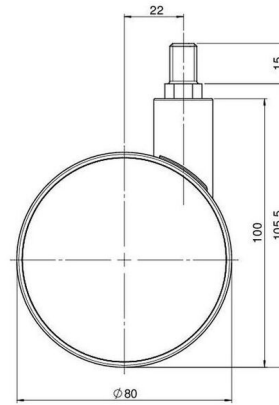

Standard D080

As of: April 10, 2026

Description	Model	Carton Quantity
DUK 80 -27 X10	D080	150 pcs per Carton

Technical Details

Product Type	Furniture caster
Wheel diameter	80mm | 3.15"
Load capacity	80kg | 176 lbs.
Overall height with fixing	105,5mm
Wheel:	
Wheel type	Soft wheel
Wheel core / tread color	RAL 9006 White aluminium / RAL 9005 Jet black
Housing:	
Housing form	unhooded, with neck diameter
Neck diameter	22mm
Housing material	High quality nylon
Housing color	RAL 9006 White aluminium
Mobility concept	Freewheel
Fixing	M10x15mm Threaded stem
Description	DUK 80 -27 X10