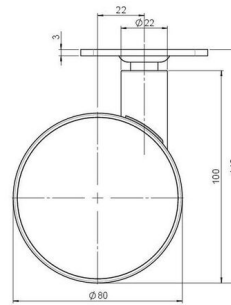

Standard D080

As of: May 26, 2026

Description	Model	Carton Quantity
DUK 80 -27 X 1	D080	150 pcs per Carton

Technical Details

Product Type	Furniture caster
Wheel diameter	80mm 3.15"
Load capacity	80kg 176 lbs.
Overall height with fixing	110mm
Wheel:	
Wheel type	Soft wheel
Wheel core / tread color	RAL 9006 White aluminium / RAL 9005 Jet black
Housing:	
Housing form	unhooded, with neck diameter
Neck diameter	22mm
Housing material	High quality nylon
Housing color	RAL 9006 White aluminium
Mobility concept	Freewheel
Fixing	60x60mm Plate
Description	DUK 80 -27 X 1

Fixings

Compatible with the following available fixings:

No-Noise™ Stem:

- 11x19.5mm with 11.4mm circlip
- 11x19.5mm with 11.6mm circlip

Push fit stems:

- 10x22mm with 10.3mm circlip
- 10x22mm with 10.5mm circlip
- 11x19.5mm with 11.4mm circlip
- 11x19.5mm with 11.8mm circlip
- 11x22mm with 11.4mm circlip
- 11x22mm with 11.6mm circlip
- 11x22mm with 11.8mm circlip
- 11x22mm with 11.8 banded K290 4A
- 11x26mm

Threaded stems:

- M8x15mm
- M8x20mm
- M8x25mm
- M10x15mm
- M10x20mm
- M10x25mm
- M10x30mm
- M10x40mm
- M12x20mm
- 5/16-18x1"
- 5/16-18x1/2"
- 3/8-16x1"
- 5/16-18x5/8"
- 3/8-16x1/2"
- 3/8-16x5/8"

Square plates:

- 38x38mm
- 55x55mm
- 60x60mm