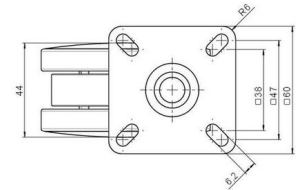

Standard D080

As of: April 10, 2026

Description	Model	Carton Quantity
DUK 80 -27 X 1	D080	150 pcs per Carton

Technical Details

Product Type	Furniture caster
Wheel diameter	80mm 3.15"
Load capacity	80kg 176 lbs.
Overall height with fixing	110mm
Wheel:	
Wheel type	Soft wheel
Wheel core / tread color	RAL 9006 White aluminium / RAL 9005 Jet black
Housing:	
Housing form	unhooded, with neck diameter
Neck diameter	22mm
Housing material	High quality nylon
Housing color	RAL 9006 White aluminium
Mobility concept	Freewheel
Fixing	60x60mm Plate
Description	DUK 80 -27 X 1

Fixings

Compatible with the following available fixings:

No-Noise™ Stem:

- 11x19.5mm with 11.4mm circlip
- 11x19.5mm with 11.6mm circlip

Push fit stems:

- 10x22mm with 10.3mm circlip
- 10x22mm with 10.5mm circlip
- 11x19.5mm with 11.4mm circlip
- 11x19.5mm with 11.8mm circlip
- 11x22mm with 11.4mm circlip
- 11x22mm with 11.6mm circlip
- 11x22mm with 11.8mm circlip
- 11x22mm with 11.8 banded K290 4A
- 11x26mm

Threaded stems:

- M8x15mm
- M8x20mm
- M8x25mm
- M10x15mm
- M10x20mm
- M10x25mm
- M10x30mm
- M10x40mm
- M12x20mm
- 5/16-18x1"
- 5/16-18x1/2"
- 3/8-16x1"
- 5/16-18x5/8"
- 3/8-16x1/2"
- 3/8-16x5/8"

Square plates:

- 38x38mm
- 55x55mm
- 60x60mm