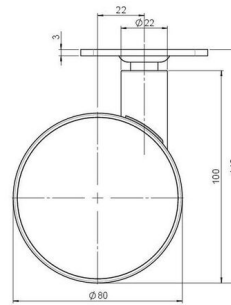

Standard D080

As of: April 10, 2026

Description	Model	Carton Quantity
DUK 80 -27 X 1	D080	150 pcs per Carton

Technical Details

Product Type	Furniture caster
Wheel diameter	80mm 3.15"
Load capacity	80kg 176 lbs.
Overall height with fixing	110mm
Wheel:	
Wheel type	Soft wheel
Wheel core / tread color	RAL 9006 White aluminium / RAL 9005 Jet black
Housing:	
Housing form	unhooded, with neck diameter
Neck diameter	22mm
Housing material	High quality nylon
Housing color	RAL 9006 White aluminium
Mobility concept	Freewheel
Fixing	60x60mm Plate
Description	DUK 80 -27 X 1

Fixings

Compatible with the following available fixings:

No-Noise™ Stem:

- 11x19.5mm with 11.4mm circlip
- 11x19.5mm with 11.6mm circlip

Push fit stems:

- 10x22mm with 10.3mm circlip
- 10x22mm with 10.5mm circlip
- 11x19.5mm with 11.4mm circlip
- 11x19.5mm with 11.8mm circlip
- 11x22mm with 11.4mm circlip
- 11x22mm with 11.6mm circlip
- 11x22mm with 11.8mm circlip
- 11x22mm with 11.8 banded K290 4A
- 11x26mm

Threaded stems:

- M8x15mm
- M8x20mm
- M8x25mm
- M10x15mm
- M10x20mm
- M10x25mm
- M10x30mm
- M10x40mm
- M12x20mm
- 5/16-18x1"
- 5/16-18x1/2"
- 3/8-16x1"
- 5/16-18x5/8"
- 3/8-16x1/2"
- 3/8-16x5/8"

Square plates:

- 38x38mm
- 55x55mm
- 60x60mm