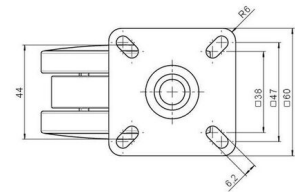

Standard D080

As of: May 26, 2026

Description	Model	Carton Quantity
DUK 80 -27 X 1	D080	150 pcs per Carton

Technical Details

Product Type	Furniture caster
Wheel diameter	80mm 3.15"
Load capacity	80kg 176 lbs.
Overall height with fixing	110mm
Wheel:	
Wheel type	Soft wheel
Wheel core / tread color	RAL 9006 White aluminium / RAL 9005 Jet black
Housing:	
Housing form	unhooded, with neck diameter
Neck diameter	22mm
Housing material	High quality nylon
Housing color	RAL 9006 White aluminium
Mobility concept	Freewheel
Fixing	60x60mm Plate
Description	DUK 80 -27 X 1

Fixings

Compatible with the following available fixings:

No-Noise™ Stem:

- 11x19.5mm with 11.4mm circlip
- 11x19.5mm with 11.6mm circlip

Push fit stems:

- 10x22mm with 10.3mm circlip
- 10x22mm with 10.5mm circlip
- 11x19.5mm with 11.4mm circlip
- 11x19.5mm with 11.8mm circlip
- 11x22mm with 11.4mm circlip
- 11x22mm with 11.6mm circlip
- 11x22mm with 11.8mm circlip
- 11x22mm with 11.8 banded K290 4A
- 11x26mm

Threaded stems:

- M8x15mm
- M8x20mm
- M8x25mm
- M10x15mm
- M10x20mm
- M10x25mm
- M10x30mm
- M10x40mm
- M12x20mm
- 5/16-18x1"
- 5/16-18x1/2"
- 3/8-16x1"
- 5/16-18x5/8"
- 3/8-16x1/2"
- 3/8-16x5/8"

Square plates:

- 38x38mm
- 55x55mm
- 60x60mm