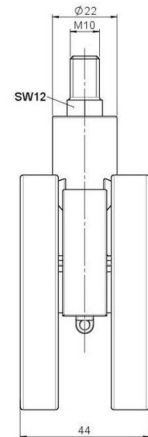

Standard D080

As of: May 23, 2026

Description	Model	Carton Quantity
DUK 80 - 2 X10	D080	150 pcs per Carton

Technical Details

Product Type	Furniture caster
Wheel diameter	80mm 3.15"
Load capacity	80kg 176 lbs.
Overall height with fixing	105,5mm
Wheel:	
Wheel type	Soft wheel
Wheel core / tread color	RAL 9006 White aluminium / RAL 9005 Jet black
Housing:	
Housing form	unhooded, with neck diameter
Neck diameter	22mm
Housing material	High quality nylon
Housing color	RAL 9006 White aluminium
Mobility concept	Freewheel
Fixing	M10x15mm Threaded stem
Description	DUK 80 - 2 X10

Fixings

Compatible with the following available fixings:

No-Noise™ Stem:

- 11x19.5mm with 11.4mm circlip
- 11x19.5mm with 11.6mm circlip

Push fit stems:

- 10x22mm with 10.3mm circlip
- 10x22mm with 10.5mm circlip
- 11x19.5mm with 11.4mm circlip
- 11x19.5mm with 11.8mm circlip
- 11x22mm with 11.4mm circlip
- 11x22mm with 11.6mm circlip
- 11x22mm with 11.8mm circlip
- 11x22mm with 11.8 banded K290 4A
- 11x26mm

Threaded stems:

- M8x15mm
- M8x20mm
- M8x25mm
- M10x15mm
- M10x20mm
- M10x25mm
- M10x30mm
- M10x40mm
- M12x20mm
- 5/16-18x1"
- 5/16-18x1/2"
- 3/8-16x1"
- 5/16-18x5/8"
- 3/8-16x1/2"
- 3/8-16x5/8"

Square plates:

- 38x38mm
- 55x55mm
- 60x60mm