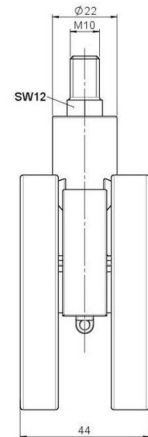

Standard D080

As of: July 07, 2026

Description	Model	Carton Quantity
DUK 80 - 2 X10	D080	150 pcs per Carton

Technical Details

Product Type	Furniture caster
Wheel diameter	80mm | 3.15"
Load capacity	80kg | 176 lbs.
Overall height with fixing	105,5mm
Wheel:	
Wheel type	Soft wheel
Wheel core / tread color	RAL 9006 White aluminium / RAL 9005 Jet black
Housing:	
Housing form	unhooded, with neck diameter
Neck diameter	22mm
Housing material	High quality nylon
Housing color	RAL 9006 White aluminium
Mobility concept	Freewheel
Fixing	M10x15mm Threaded stem
Description	DUK 80 - 2 X10