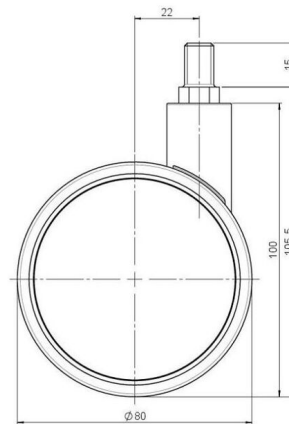

Standard D080

As of: May 23, 2026

Description	Model	Carton Quantity
DUK 80 - 2 X10	D080	150 pcs per Carton

Technical Details

Product Type	Furniture caster
Wheel diameter	80mm 3.15"
Load capacity	80kg 176 lbs.
Overall height with fixing	105,5mm
Wheel:	
Wheel type	Soft wheel
Wheel core / tread color	RAL 9006 White aluminium / RAL 9005 Jet black
Housing:	
Housing form	unhooded, with neck diameter
Neck diameter	22mm
Housing material	High quality nylon
Housing color	RAL 9006 White aluminium
Mobility concept	Freewheel
Fixing	M10x15mm Threaded stem
Description	DUK 80 - 2 X10

Fixings

Compatible with the following available fixings:

No-Noise™ Stem:

- 11x19.5mm with 11.4mm circlip
- 11x19.5mm with 11.6mm circlip

Push fit stems:

- 10x22mm with 10.3mm circlip
- 10x22mm with 10.5mm circlip
- 11x19.5mm with 11.4mm circlip
- 11x19.5mm with 11.8mm circlip
- 11x22mm with 11.4mm circlip
- 11x22mm with 11.6mm circlip
- 11x22mm with 11.8mm circlip
- 11x22mm with 11.8 banded K290 4A
- 11x26mm

Threaded stems:

- M8x15mm
- M8x20mm
- M8x25mm
- M10x15mm
- M10x20mm
- M10x25mm
- M10x30mm
- M10x40mm
- M12x20mm
- 5/16-18x1"
- 5/16-18x1/2"
- 3/8-16x1"
- 5/16-18x5/8"
- 3/8-16x1/2"
- 3/8-16x5/8"

Square plates:

- 38x38mm
- 55x55mm
- 60x60mm