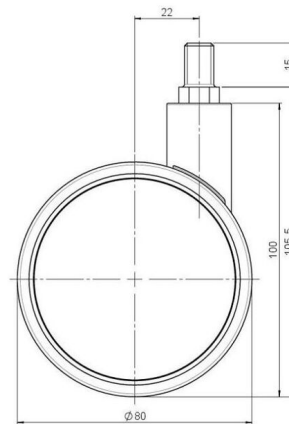

Standard D080

As of: July 07, 2026

Description	Model	Carton Quantity
DUK 80 - 2 X10	D080	150 pcs per Carton

Technical Details

Product Type	Furniture caster
Wheel diameter	80mm | 3.15"
Load capacity	80kg | 176 lbs.
Overall height with fixing	105,5mm
Wheel:	
Wheel type	Soft wheel
Wheel core / tread color	RAL 9006 White aluminium / RAL 9005 Jet black
Housing:	
Housing form	unhooded, with neck diameter
Neck diameter	22mm
Housing material	High quality nylon
Housing color	RAL 9006 White aluminium
Mobility concept	Freewheel
Fixing	M10x15mm Threaded stem
Description	DUK 80 - 2 X10