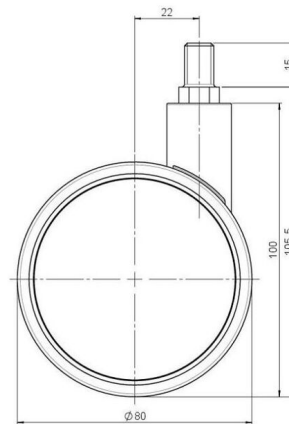

Standard D080

As of: July 07, 2026

Description	Model	Carton Quantity
DUK 80 - 2 X10	D080	150 pcs per Carton

Technical Details

Product Type	Furniture caster
Wheel diameter	80mm 3.15"
Load capacity	80kg 176 lbs.
Overall height with fixing	105,5mm
Wheel:	
Wheel type	Soft wheel
Wheel core / tread color	RAL 9006 White aluminium / RAL 9005 Jet black
Housing:	
Housing form	unhooded, with neck diameter
Neck diameter	22mm
Housing material	High quality nylon
Housing color	RAL 9006 White aluminium
Mobility concept	Freewheel
Fixing	M10x15mm Threaded stem
Description	DUK 80 - 2 X10

Fixings

Compatible with the following available fixings:

No-Noise™ Stem:

- 11x19.5mm with 11.4mm circlip
- 11x19.5mm with 11.6mm circlip

Push fit stems:

- 10x22mm with 10.3mm circlip
- 10x22mm with 10.5mm circlip
- 11x19.5mm with 11.4mm circlip
- 11x19.5mm with 11.8mm circlip
- 11x22mm with 11.4mm circlip
- 11x22mm with 11.6mm circlip
- 11x22mm with 11.8mm circlip
- 11x22mm with 11.8 banded K290 4A
- 11x26mm

Threaded stems:

- M8x15mm
- M8x20mm
- M8x25mm
- M10x15mm
- M10x20mm
- M10x25mm
- M10x30mm
- M10x40mm
- M12x20mm
- 5/16-18x1"
- 5/16-18x1/2"
- 3/8-16x1"
- 5/16-18x5/8"
- 3/8-16x1/2"
- 3/8-16x5/8"

Square plates:

- 38x38mm
- 55x55mm
- 60x60mm