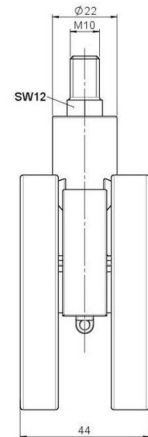

Standard D080

As of: July 07, 2026

Description	Model	Carton Quantity
DUK 80 - 2 X10	D080	150 pcs per Carton

Technical Details

Product Type	Furniture caster
Wheel diameter	80mm 3.15"
Load capacity	80kg 176 lbs.
Overall height with fixing	105,5mm
Wheel:	
Wheel type	Soft wheel
Wheel core / tread color	RAL 9006 White aluminium / RAL 9005 Jet black
Housing:	
Housing form	unhooded, with neck diameter
Neck diameter	22mm
Housing material	High quality nylon
Housing color	RAL 9006 White aluminium
Mobility concept	Freewheel
Fixing	M10x15mm Threaded stem
Description	DUK 80 - 2 X10

Fixings

Compatible with the following available fixings:

No-Noise™ Stem:

- 11x19.5mm with 11.4mm circlip
- 11x19.5mm with 11.6mm circlip

Push fit stems:

- 10x22mm with 10.3mm circlip
- 10x22mm with 10.5mm circlip
- 11x19.5mm with 11.4mm circlip
- 11x19.5mm with 11.8mm circlip
- 11x22mm with 11.4mm circlip
- 11x22mm with 11.6mm circlip
- 11x22mm with 11.8mm circlip
- 11x22mm with 11.8 banded K290 4A
- 11x26mm

Threaded stems:

- M8x15mm
- M8x20mm
- M8x25mm
- M10x15mm
- M10x20mm
- M10x25mm
- M10x30mm
- M10x40mm
- M12x20mm
- 5/16-18x1"
- 5/16-18x1/2"
- 3/8-16x1"
- 5/16-18x5/8"
- 3/8-16x1/2"
- 3/8-16x5/8"

Square plates:

- 38x38mm
- 55x55mm
- 60x60mm