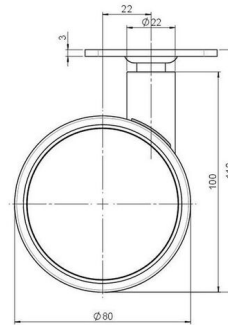

## Technical Details

Product Type	Furniture caster
Wheel diameter	80mm   3.15"
Load capacity	80kg   176 lbs.
Overall height with fixing	110mm
<b>Wheel:</b>	
Wheel type	Soft wheel
Wheel core / tread color	RAL 9006 White aluminium / RAL 9005 Jet black
<b>Housing:</b>	
Housing form	unhooded, with neck diameter
Neck diameter	22mm
Housing material	High quality nylon
Housing color	RAL 9006 White aluminium
Mobility concept	Freewheel
Fixing	60x60mm Plate
Description	DUK 80 - 2 X 1

### No-Noise™ Stem:

- 11x19.5mm with 11.4mm circlip
- 11x19.5mm with 11.6mm circlip

### Threaded stems:

- M8x15mm
- M8x20mm
- M8x25mm
- M10x15mm
- M10x20mm
- M10x25mm
- M10x30mm
- M10x40mm
- M12x20mm
- 5/16-18x1"
- 5/16-18x1/2"
- 3/8-16x1"
- 5/16-18x5/8"
- 3/8-16x1/2"
- 3/8-16x5/8"

### Square plates:

- 38x38mm
- 55x55mm
- 60x60mm