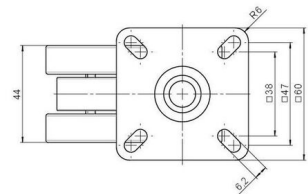

## Technical Details

Product Type	Furniture caster
Wheel diameter	80mm   3.15"
Load capacity	80kg   176 lbs.
Overall height with fixing	110mm
<b>Wheel:</b>	
Wheel type	Soft wheel
Wheel core / tread color	RAL 9006 White aluminium / RAL 9005 Jet black
<b>Housing:</b>	
Housing form	unhooded, with neck diameter
Neck diameter	22mm
Housing material	High quality nylon
Housing color	RAL 9006 White aluminium
Mobility concept	Freewheel
Fixing	60x60mm Plate
Description	DUK 80 - 2 X 1

### No-Noise™ Stem:

- 11x19.5mm with 11.4mm circlip
- 11x19.5mm with 11.6mm circlip

### Threaded stems:

- M8x15mm
- M8x20mm
- M8x25mm
- M10x15mm
- M10x20mm
- M10x25mm
- M10x30mm
- M10x40mm
- M12x20mm
- 5/16-18x1"
- 5/16-18x1/2"
- 3/8-16x1"
- 5/16-18x5/8"
- 3/8-16x1/2"
- 3/8-16x5/8"

### Square plates:

- 38x38mm
- 55x55mm
- 60x60mm