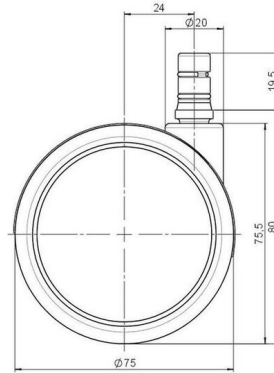

Standard D075

As of: May 23, 2026

Description	Model	Carton Quantity
DUK 75 - 2X2NN	D075	150 pcs per Carton

Technical Details

Product Type	Furniture caster
Wheel diameter	75mm 3"
Load capacity	75kg 165 lbs.
Overall height with fixing	80mm
Wheel:	
Wheel type	Soft wheel
Wheel core / tread color	RAL 9006 White aluminium / RAL 9005 Jet black
Housing:	
Housing form	unhooded, with neck diameter
Neck diameter	20mm
Housing material	High quality nylon
Housing color	RAL 9006 White aluminium
Mobility concept	Freewheel
Fixing	No-Noise™ Stem, 11x19,5mm Push fit stem with double circlips, 11,4mm
Description	DUK 75 - 2X2NN

Fixings

Compatible with the following available fixings:

No-Noise™ Stem:

- 11x19.5mm with 11.4mm circlip
- 11x19.5mm with 11.6mm circlip

Push fit stems:

- 10x22mm with 10.3mm circlip
- 10x22mm with 10.5mm circlip
- 11x19.5mm with 11.4mm circlip
- 11x19.5mm with 11.8mm circlip
- 11x22mm with 11.4mm circlip
- 11x22mm with 11.6mm circlip
- 11x22mm with 11.8mm circlip
- 11x22mm with 11.8 banded K290 4A
- 11x26mm

Threaded stems:

- M8x15mm
- M8x20mm
- M8x25mm
- M10x15mm
- M10x20mm
- M10x25mm
- M10x30mm
- M10x40mm
- M12x20mm
- 5/16-18x1"
- 5/16-18x1/2"
- 3/8-16x1"
- 5/16-18x5/8"
- 3/8-16x1/2"
- 3/8-16x5/8"

Square plates:

- 38x38mm
- 55x55mm
- 60x60mm