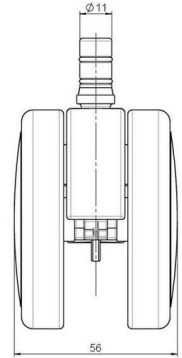

Standard D075

As of: May 23, 2026

Description	Model	Carton Quantity
DUK 75 - 2X2NN	D075	150 pcs per Carton

Technical Details

Product Type	Furniture caster
Wheel diameter	75mm 3"
Load capacity	75kg 165 lbs.
Overall height with fixing	80mm
Wheel:	
Wheel type	Soft wheel
Wheel core / tread color	RAL 9006 White aluminium / RAL 9005 Jet black
Housing:	
Housing form	unhooded, with neck diameter
Neck diameter	20mm
Housing material	High quality nylon
Housing color	RAL 9006 White aluminium
Mobility concept	Freewheel
Fixing	No-Noise™ Stem, 11x19,5mm Push fit stem with double circlips, 11,4mm
Description	DUK 75 - 2X2NN

Fixings

Compatible with the following available fixings:

No-Noise™ Stem:

- 11x19.5mm with 11.4mm circlip
- 11x19.5mm with 11.6mm circlip

Push fit stems:

- 10x22mm with 10.3mm circlip
- 10x22mm with 10.5mm circlip
- 11x19.5mm with 11.4mm circlip
- 11x19.5mm with 11.8mm circlip
- 11x22mm with 11.4mm circlip
- 11x22mm with 11.6mm circlip
- 11x22mm with 11.8mm circlip
- 11x22mm with 11.8 banded K290 4A
- 11x26mm

Threaded stems:

- M8x15mm
- M8x20mm
- M8x25mm
- M10x15mm
- M10x20mm
- M10x25mm
- M10x30mm
- M10x40mm
- M12x20mm
- 5/16-18x1"
- 5/16-18x1/2"
- 3/8-16x1"
- 5/16-18x5/8"
- 3/8-16x1/2"
- 3/8-16x5/8"

Square plates:

- 38x38mm
- 55x55mm
- 60x60mm