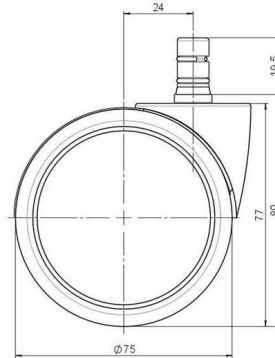

Standard D075

As of: July 07, 2026

Description	Model	Carton Quantity
DUK 75 - 2 X2NN	D075	200 pcs per Carton

Technical Details

Product Type	Furniture caster
Wheel diameter	75mm 3"
Load capacity	75kg 165 lbs.
Overall height with fixing	80mm
Wheel:	
Wheel type	Soft wheel
Wheel core / tread color	RAL 9006 White aluminium / RAL 9005 Jet black
Housing:	
Housing form	unhooded, with neck diameter
Neck diameter	20mm
Housing material	High quality nylon
Housing color	RAL 9006 White aluminium
Mobility concept	Freewheel
Fixing	No-Noise™ Stem, 11x19,5mm Push fit stem with double circlips, 11,4mm
Description	DUK 75 - 2X2NN

Fixings

Compatible with the following available fixings:

No-Noise™ Stem:

- 11x19.5mm with 11.4mm circlip
- 11x19.5mm with 11.6mm circlip

Push fit stems:

- 10x22mm with 10.3mm circlip
- 10x22mm with 10.5mm circlip
- 11x19.5mm with 11.4mm circlip
- 11x19.5mm with 11.8mm circlip
- 11x22mm with 11.4mm circlip
- 11x22mm with 11.6mm circlip
- 11x22mm with 11.8mm circlip
- 11x22mm with 11.8 banded K290 4A
- 11x26mm

Threaded stems:

- M8x15mm
- M8x20mm
- M8x25mm
- M10x15mm
- M10x20mm
- M10x25mm
- M10x30mm
- M10x40mm
- M12x20mm
- 5/16-18x1"
- 5/16-18x1/2"
- 3/8-16x1"
- 5/16-18x5/8"
- 3/8-16x1/2"
- 3/8-16x5/8"

Square plates:

- 38x38mm
- 55x55mm
- 60x60mm