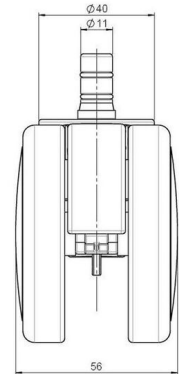

Standard D075

As of: July 07, 2026

Description	Model	Carton Quantity
DUK 75 - 2 X2NN	D075	200 pcs per Carton

Technical Details

Product Type	Furniture caster
Wheel diameter	75mm 3"
Load capacity	75kg 165 lbs.
Overall height with fixing	80mm
Wheel:	
Wheel type	Soft wheel
Wheel core / tread color	RAL 9006 White aluminium / RAL 9005 Jet black
Housing:	
Housing form	unhooded, with neck diameter
Neck diameter	20mm
Housing material	High quality nylon
Housing color	RAL 9006 White aluminium
Mobility concept	Freewheel
Fixing	No-Noise™ Stem, 11x19,5mm Push fit stem with double circlips, 11,4mm
Description	DUK 75 - 2X2NN

Fixings

Compatible with the following available fixings:

No-Noise™ Stem:

- 11x19.5mm with 11.4mm circlip
- 11x19.5mm with 11.6mm circlip

Push fit stems:

- 10x22mm with 10.3mm circlip
- 10x22mm with 10.5mm circlip
- 11x19.5mm with 11.4mm circlip
- 11x19.5mm with 11.8mm circlip
- 11x22mm with 11.4mm circlip
- 11x22mm with 11.6mm circlip
- 11x22mm with 11.8mm circlip
- 11x22mm with 11.8 banded K290 4A
- 11x26mm

Threaded stems:

- M8x15mm
- M8x20mm
- M8x25mm
- M10x15mm
- M10x20mm
- M10x25mm
- M10x30mm
- M10x40mm
- M12x20mm
- 5/16-18x1"
- 5/16-18x1/2"
- 3/8-16x1"
- 5/16-18x5/8"
- 3/8-16x1/2"
- 3/8-16x5/8"

Square plates:

- 38x38mm
- 55x55mm
- 60x60mm