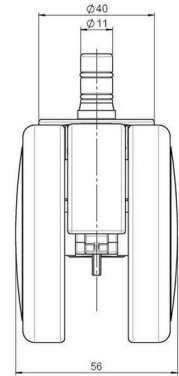

## Technical Details

Product Type	Furniture caster
Wheel diameter	75mm   3"
Load capacity	75kg   165 lbs.
Overall height with fixing	80mm
<b>Wheel:</b>	
Wheel type	Soft wheel
Wheel core / tread color	RAL 9006 White aluminium / RAL 9005 Jet black
<b>Housing:</b>	
Housing form	unhooded, with neck diameter
Neck diameter	20mm
Housing material	High quality nylon
Housing color	RAL 9006 White aluminium
Mobility concept	Freewheel
Fixing	No-Noise™ Stem, 11x19,5mm Push fit stem with double circlips, 11,4mm
Description	DUK 75 - 2X2NN

### No-Noise™ Stem:

- 11x19.5mm with 11.4mm circlip
- 11x19.5mm with 11.6mm circlip

### Threaded stems:

- M8x15mm
- M8x20mm
- M8x25mm
- M10x15mm
- M10x20mm
- M10x25mm
- M10x30mm
- M10x40mm
- M12x20mm
- 5/16-18x1"
- 5/16-18x1/2"
- 3/8-16x1"
- 5/16-18x5/8"
- 3/8-16x1/2"
- 3/8-16x5/8"

### Square plates:

- 38x38mm
- 55x55mm
- 60x60mm