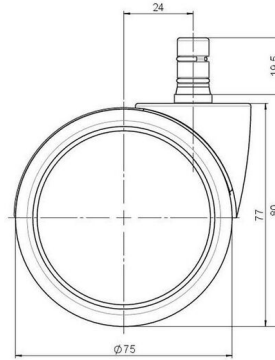

## Technical Details

Product Type	Furniture caster
Wheel diameter	75mm   3"
Load capacity	75kg   165 lbs.
Overall height with fixing	80mm
<b>Wheel:</b>	
Wheel type	Soft wheel
Wheel core / tread color	RAL 9006 White aluminium / RAL 9005 Jet black
<b>Housing:</b>	
Housing form	unhooded, with neck diameter
Neck diameter	20mm
Housing material	High quality nylon
Housing color	RAL 9006 White aluminium
Mobility concept	Freewheel
Fixing	No-Noise™ Stem, 11x19,5mm Push fit stem with double circlips, 11,4mm
Description	DUK 75 - 2X2NN

### No-Noise™ Stem:

- 11x19.5mm with 11.4mm circlip
- 11x19.5mm with 11.6mm circlip

### Threaded stems:

- M8x15mm
- M8x20mm
- M8x25mm
- M10x15mm
- M10x20mm
- M10x25mm
- M10x30mm
- M10x40mm
- M12x20mm
- 5/16-18x1"
- 5/16-18x1/2"
- 3/8-16x1"
- 5/16-18x5/8"
- 3/8-16x1/2"
- 3/8-16x5/8"

### Square plates:

- 38x38mm
- 55x55mm
- 60x60mm