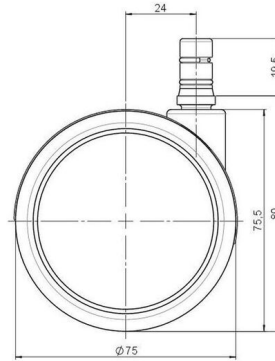

## Technical Details

Product Type	Furniture caster
Wheel diameter	75mm   3"
Load capacity	75kg   165 lbs.
Overall height with fixing	80mm
<b>Wheel:</b>	
Wheel type	Soft wheel
Wheel core / tread color	RAL 9005 Jet black / RAL 9005 Jet black
<b>Housing:</b>	
Housing form	unhooded, with neck diameter
Neck diameter	20mm
Housing material	High quality nylon
Housing color	RAL 9005 Jet black
Mobility concept	Freewheel
Fixing	No-Noise™ Stem, 11x19,5mm Push fit stem with double circlips, 11,4mm
Description	DUK 75 - 2X2NN

### No-Noise™ Stem:

- 11x19.5mm with 11.4mm circlip
- 11x19.5mm with 11.6mm circlip

### Threaded stems:

- M8x15mm
- M8x20mm
- M8x25mm
- M10x15mm
- M10x20mm
- M10x25mm
- M10x30mm
- M10x40mm
- M12x20mm
- 5/16-18x1"
- 5/16-18x1/2"
- 3/8-16x1"
- 5/16-18x5/8"
- 3/8-16x1/2"
- 3/8-16x5/8"

### Square plates:

- 38x38mm
- 55x55mm
- 60x60mm