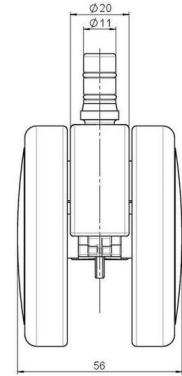

## Technical Details

Product Type	Furniture caster
Wheel diameter	75mm   3"
Load capacity	75kg   165 lbs.
Overall height with fixing	80mm
<b>Wheel:</b>	
Wheel type	Soft wheel
Wheel core / tread color	RAL 9005 Jet black / RAL 9005 Jet black
<b>Housing:</b>	
Housing form	unhooded, with neck diameter
Neck diameter	20mm
Housing material	High quality nylon
Housing color	RAL 9005 Jet black
Mobility concept	Freewheel
Fixing	No-Noise™ Stem, 11x19,5mm Push fit stem with double circlips, 11,4mm
Description	DUK 75 - 2X2NN

### No-Noise™ Stem:

- 11x19.5mm with 11.4mm circlip
- 11x19.5mm with 11.6mm circlip

### Threaded stems:

- M8x15mm
- M8x20mm
- M8x25mm
- M10x15mm
- M10x20mm
- M10x25mm
- M10x30mm
- M10x40mm
- M12x20mm
- 5/16-18x1"
- 5/16-18x1/2"
- 3/8-16x1"
- 5/16-18x5/8"
- 3/8-16x1/2"
- 3/8-16x5/8"

### Square plates:

- 38x38mm
- 55x55mm
- 60x60mm