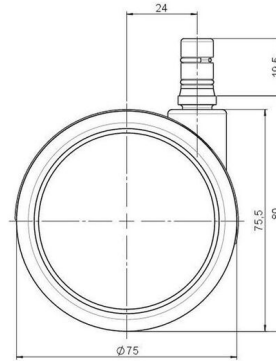

## Technical Details

Product Type	Furniture caster
Wheel diameter	75mm   3"
Load capacity	75kg   165 lbs.
Overall height with fixing	80mm
<b>Wheel:</b>	
Wheel type	Soft wheel
Wheel core / tread color	RAL 9005 Jet black / RAL 9005 Jet black
<b>Housing:</b>	
Housing form	unhooded, with neck diameter
Neck diameter	20mm
Housing material	High quality nylon
Housing color	RAL 9005 Jet black
Mobility concept	Freewheel
Fixing	No-Noise™ Stem, 11x19,5mm Push fit stem with double circlips, 11,4mm
Description	DUK 75 - 2X2NN

### No-Noise™ Stem:

- 11x19.5mm with 11.4mm circlip
- 11x19.5mm with 11.6mm circlip

### Threaded stems:

- M8x15mm
- M8x20mm
- M8x25mm
- M10x15mm
- M10x20mm
- M10x25mm
- M10x30mm
- M10x40mm
- M12x20mm
- 5/16-18x1"
- 5/16-18x1/2"
- 3/8-16x1"
- 5/16-18x5/8"
- 3/8-16x1/2"
- 3/8-16x5/8"

### Square plates:

- 38x38mm
- 55x55mm
- 60x60mm