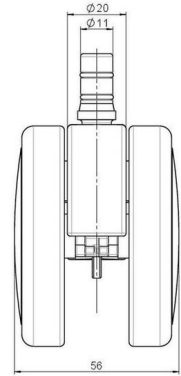

## Technical Details

Product Type	Furniture caster
Wheel diameter	75mm   3"
Load capacity	75kg   165 lbs.
Overall height with fixing	80mm
<b>Wheel:</b>	
Wheel type	Soft wheel
Wheel core / tread color	RAL 9005 Jet black / RAL 9005 Jet black
<b>Housing:</b>	
Housing form	unhooded, with neck diameter
Neck diameter	20mm
Housing material	High quality nylon
Housing color	RAL 9005 Jet black
Mobility concept	Freewheel
Fixing	No-Noise™ Stem, 11x19,5mm Push fit stem with double circlips, 11,4mm
Description	DUK 75 - 2X2NN

### No-Noise™ Stem:

- 11x19.5mm with 11.4mm circlip
- 11x19.5mm with 11.6mm circlip

### Threaded stems:

- M8x15mm
- M8x20mm
- M8x25mm
- M10x15mm
- M10x20mm
- M10x25mm
- M10x30mm
- M10x40mm
- M12x20mm
- 5/16-18x1"
- 5/16-18x1/2"
- 3/8-16x1"
- 5/16-18x5/8"
- 3/8-16x1/2"
- 3/8-16x5/8"

### Square plates:

- 38x38mm
- 55x55mm
- 60x60mm