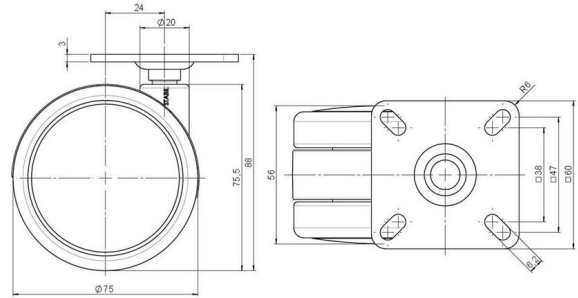

## Technical Details

Product Type	Furniture caster
Wheel diameter	75mm   3"
Load capacity	75kg   165 lbs.
Overall height with fixing	88mm
<b>Wheel:</b>	
Wheel type	Soft wheel
Wheel core / tread color	RAL 9006 White aluminium / RAL 9005 Jet black
<b>Housing:</b>	
Housing form	unhooded, with neck diameter
Neck diameter	20mm
Housing material	High quality nylon
Housing color	RAL 9006 White aluminium
Mobility concept	Freewheel
Fixing	60x60mm Plate
Description	DUK 75 - 2 X 1

### No-Noise™ Stem:

- 11x19.5mm with 11.4mm circlip
- 11x19.5mm with 11.6mm circlip

### Threaded stems:

- M8x15mm
- M8x20mm
- M8x25mm
- M10x15mm
- M10x20mm
- M10x25mm
- M10x30mm
- M10x40mm
- M12x20mm
- 5/16-18x1"
- 5/16-18x1/2"
- 3/8-16x1"
- 5/16-18x5/8"
- 3/8-16x1/2"
- 3/8-16x5/8"

### Square plates:

- 38x38mm
- 55x55mm
- 60x60mm