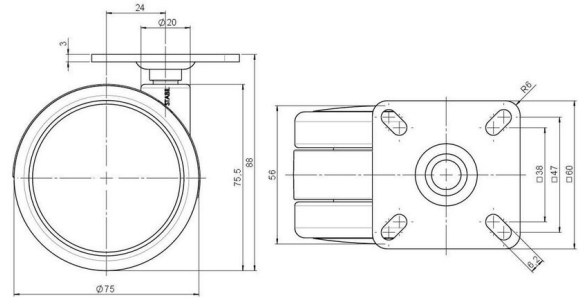

Standard D075

As of: June 17, 2026

Description DUK 75 - 2 X 1	Model D075	Carton Quantity 120 pcs per Carton
-------------------------------	---------------	---------------------------------------

Technical Details

Product Type	Furniture caster
Wheel diameter	75mm 3"
Load capacity	75kg 165 lbs.
Overall height with fixing	88mm
Wheel:	
Wheel type	Soft wheel
Wheel core / tread color	RAL 9006 White aluminium / RAL 9005 Jet black
Housing:	
Housing form	unhooded, with neck diameter
Neck diameter	20mm
Housing material	High quality nylon
Housing color	RAL 9006 White aluminium
Mobility concept	Freewheel
Fixing	60x60mm Plate
Description	DUK 75 - 2 X 1

Threaded stems:

- M8x15mm
- M8x20mm
- M8x25mm
- M10x15mm
- M10x20mm
- M10x25mm
- M10x30mm
- M10x40mm
- M12x20mm
- 5/16-18x1"
- 5/16-18x1/2"
- 3/8-16x1"
- 5/16-18x5/8"
- 3/8-16x1/2"
- 3/8-16x5/8"

Square plates:

- 38x38mm
- 55x55mm
- 60x60mm