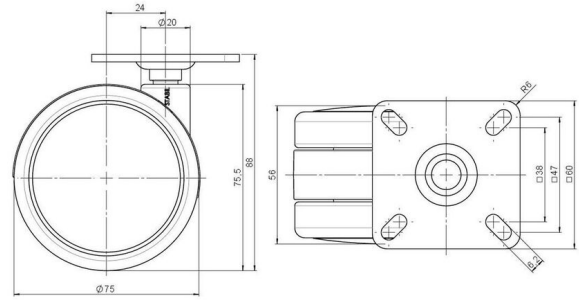

Standard D075

As of: June 17, 2026

Description	Model	Carton Quantity
DUK 75 - 2 X 1	D075	150 pcs per Carton

Technical Details

Product Type	Furniture caster
Wheel diameter	75mm 3"
Load capacity	75kg 165 lbs.
Overall height with fixing	88mm
Wheel:	
Wheel type	Soft wheel
Wheel core / tread color	RAL 9005 Jet black / RAL 9005 Jet black
Housing:	
Housing form	unhooded, with neck diameter
Neck diameter	20mm
Housing material	High quality nylon
Housing color	RAL 9005 Jet black
Mobility concept	Freewheel
Fixing	60x60mm Plate
Description	DUK 75 - 2 X 1

Fixings

Compatible with the following available fixings:

No-Noise™ Stem:

- 11x19.5mm with 11.4mm circlip
- 11x19.5mm with 11.6mm circlip

Push fit stems:

- 10x22mm with 10.3mm circlip
- 10x22mm with 10.5mm circlip
- 11x19.5mm with 11.4mm circlip
- 11x19.5mm with 11.8mm circlip
- 11x22mm with 11.4mm circlip
- 11x22mm with 11.6mm circlip
- 11x22mm with 11.8mm circlip
- 11x22mm with 11.8 banded K290 4A
- 11x26mm

Threaded stems:

- M8x15mm
- M8x20mm
- M8x25mm
- M10x15mm
- M10x20mm
- M10x25mm
- M10x30mm
- M10x40mm
- M12x20mm
- 5/16-18x1"
- 5/16-18x1/2"
- 3/8-16x1"
- 5/16-18x5/8"
- 3/8-16x1/2"
- 3/8-16x5/8"

Square plates:

- 38x38mm
- 55x55mm
- 60x60mm