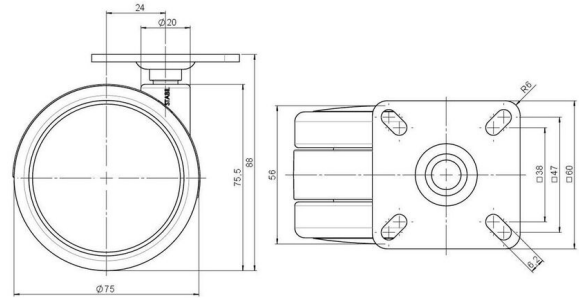

Standard D075

As of: October 26, 2025

Description DUK 75 - 2 X 1	Model D075	Carton Quantity 150 pcs per Carton
-------------------------------	---------------	---------------------------------------

Technical Details

Product Type	Furniture caster
Wheel diameter	75mm 3"
Load capacity	75kg 165 lbs.
Overall height with fixing	88mm
Wheel:	
Wheel type	Soft wheel
Wheel core / tread color	RAL 9005 Jet black / RAL 9005 Jet black
Housing:	
Housing form	unhooded, with neck diameter
Neck diameter	20mm
Housing material	High quality nylon
Housing color	RAL 9005 Jet black
Mobility concept	Freewheel
Fixing	60x60mm Plate
Description	DUK 75 - 2 X 1

Threaded stems:

- M8x15mm
- M8x20mm
- M8x25mm
- M10x15mm
- M10x20mm
- M10x25mm
- M10x30mm
- M10x40mm
- M12x20mm
- 5/16-18x1"
- 5/16-18x1/2"
- 3/8-16x1"
- 5/16-18x5/8"
- 3/8-16x1/2"
- 3/8-16x5/8"

Square plates:

- 38x38mm
- 55x55mm
- 60x60mm