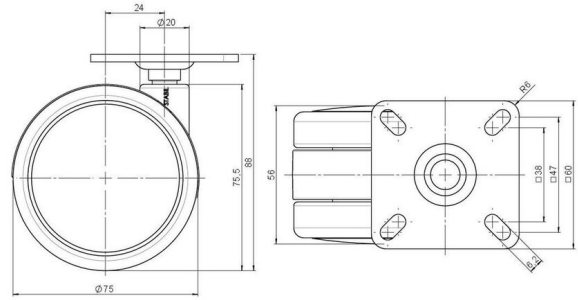

Standard D075

As of: June 17, 2026

Description DUK 75 - 2 X 1	Model D075	Carton Quantity 150 pcs per Carton
-------------------------------	---------------	---------------------------------------

Technical Details

Product Type	Furniture caster
Wheel diameter	75mm 3"
Load capacity	75kg 165 lbs.
Overall height with fixing	88mm
Wheel:	
Wheel type	Soft wheel
Wheel core / tread color	RAL 9005 Jet black / RAL 9005 Jet black
Housing:	
Housing form	unhooded, with neck diameter
Neck diameter	20mm
Housing material	High quality nylon
Housing color	RAL 9005 Jet black
Mobility concept	Freewheel
Fixing	60x60mm Plate
Description	DUK 75 - 2 X 1

Threaded stems:

- M8x15mm
- M8x20mm
- M8x25mm
- M10x15mm
- M10x20mm
- M10x25mm
- M10x30mm
- M10x40mm
- M12x20mm
- 5/16-18x1"
- 5/16-18x1/2"
- 3/8-16x1"
- 5/16-18x5/8"
- 3/8-16x1/2"
- 3/8-16x5/8"

Square plates:

- 38x38mm
- 55x55mm
- 60x60mm