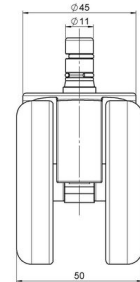

## Technical Details

Product Type	Furniture caster
Wheel diameter	65mm   2.56"
Load capacity	65kg   143 lbs.
Overall height with fixing	70,5mm
<b>Wheel:</b>	
Wheel type	Soft wheel
Wheel core / tread color	RAL 9005 Jet black / RAL 7022 Umbra grey
<b>Housing:</b>	
Housing form	unhooded, with neck diameter
Neck diameter	45mm
Housing material	High quality nylon
Housing color	RAL 9005 Jet black
Mobility concept	Freewheel
Fixing	No-Noise™ Stem, 11x19,5mm Push fit stem with double circlips, 11,4mm
Description	DUK 74 - 2X2NN

### No-Noise™ Stem:

- 11x19.5mm with 11.4mm circlip
- 11x19.5mm with 11.6mm circlip

### Threaded stems:

- M8x15mm
- M8x20mm
- M8x25mm
- M10x15mm
- M10x20mm
- M10x25mm
- M10x30mm
- M10x40mm
- M12x20mm
- 5/16-18x1"
- 5/16-18x1/2"
- 3/8-16x1"
- 5/16-18x5/8"
- 3/8-16x1/2"
- 3/8-16x5/8"

### Square plates:

- 38x38mm
- 55x55mm
- 60x60mm