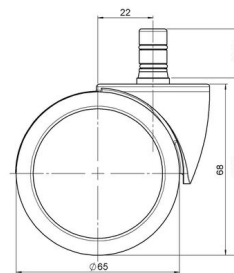

## Technical Details

Product Type	Furniture caster
Wheel diameter	65mm   2.56"
Load capacity	65kg   143 lbs.
Overall height with fixing	70,5mm
<b>Wheel:</b>	
Wheel type	Soft wheel
Wheel core / tread color	RAL 9005 Jet black / RAL 7022 Umbra grey
<b>Housing:</b>	
Housing form	unhooded, with neck diameter
Neck diameter	45mm
Housing material	High quality nylon
Housing color	RAL 9005 Jet black
Mobility concept	Freewheel
Fixing	No-Noise™ Stem, 11x19,5mm Push fit stem with double circlips, 11,4mm
Description	DUK 74 - 2X2NN

### No-Noise™ Stem:

- 11x19.5mm with 11.4mm circlip
- 11x19.5mm with 11.6mm circlip

### Threaded stems:

- M8x15mm
- M8x20mm
- M8x25mm
- M10x15mm
- M10x20mm
- M10x25mm
- M10x30mm
- M10x40mm
- M12x20mm
- 5/16-18x1"
- 5/16-18x1/2"
- 3/8-16x1"
- 5/16-18x5/8"
- 3/8-16x1/2"
- 3/8-16x5/8"

### Square plates:

- 38x38mm
- 55x55mm
- 60x60mm