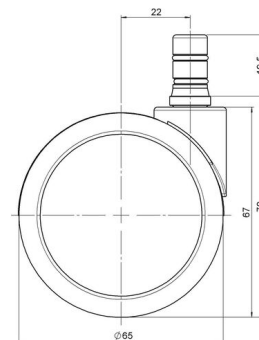

Standard D071

As of: May 23, 2026

Description DUK 71 - 2X2NN	Model D071	Carton Quantity 150 pcs per Carton

Technical Details

Product Type	Furniture caster
Wheel diameter	65mm | 2.56"
Load capacity	65kg | 143 lbs.
Overall height with fixing	70mm
Wheel:	
Wheel type	Soft wheel
Wheel core / tread color	RAL 9005 Jet black / RAL 7022 Umbra grey
Housing:	
Housing form	unhooded, with neck diameter
Neck diameter	23mm
Housing material	High quality nylon
Housing color	RAL 9005 Jet black
Mobility concept	Freewheel
Fixing	No-Noise™ Stem, 11x19,5mm Push fit stem with double circlips, 11,4mm
Description	DUK 71 - 2X2NN