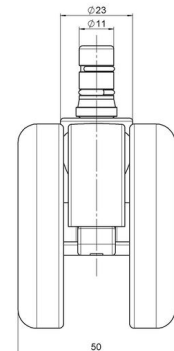

Standard D071

As of: May 23, 2026

Description DUK 71 - 2X2NN	Model D071	Carton Quantity 150 pcs per Carton

Technical Details

Product Type	Furniture caster
Wheel diameter	65mm | 2.56"
Load capacity	65kg | 143 lbs.
Overall height with fixing	70mm
Wheel:	
Wheel type	Soft wheel
Wheel core / tread color	RAL 9005 Jet black / RAL 7022 Umbra grey
Housing:	
Housing form	unhooded, with neck diameter
Neck diameter	23mm
Housing material	High quality nylon
Housing color	RAL 9005 Jet black
Mobility concept	Freewheel
Fixing	No-Noise™ Stem, 11x19,5mm Push fit stem with double circlips, 11,4mm
Description	DUK 71 - 2X2NN