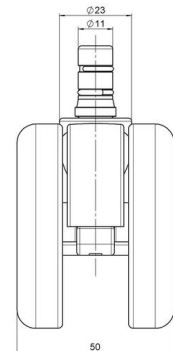

Standard D071

As of: July 07, 2026

Description	Model	Carton Quantity
DUK 71 - 2X2NN	D071	150 pcs per Carton

Technical Details

Product Type	Furniture caster
Wheel diameter	65mm 2.56"
Load capacity	65kg 143 lbs.
Overall height with fixing	70mm
Wheel:	
Wheel type	Soft wheel
Wheel core / tread color	RAL 9005 Jet black / RAL 7022 Umbra grey
Housing:	
Housing form	unhooded, with neck diameter
Neck diameter	23mm
Housing material	High quality nylon
Housing color	RAL 9005 Jet black
Mobility concept	Freewheel
Fixing	No-Noise™ Stem, 11x19,5mm Push fit stem with double circlips, 11,4mm
Description	DUK 71 - 2X2NN

Fixings

Compatible with the following available fixings:

No-Noise™ Stem:

- 11x19.5mm with 11.4mm circlip
- 11x19.5mm with 11.6mm circlip

Push fit stems:

- 10x22mm with 10.3mm circlip
- 10x22mm with 10.5mm circlip
- 11x19.5mm with 11.4mm circlip
- 11x19.5mm with 11.8mm circlip
- 11x22mm with 11.4mm circlip
- 11x22mm with 11.6mm circlip
- 11x22mm with 11.8mm circlip
- 11x22mm with 11.8 banded K290 4A
- 11x26mm

Threaded stems:

- M8x15mm
- M8x20mm
- M8x25mm
- M10x15mm
- M10x20mm
- M10x25mm
- M10x30mm
- M10x40mm
- M12x20mm
- 5/16-18x1"
- 5/16-18x1/2"
- 3/8-16x1"
- 5/16-18x5/8"
- 3/8-16x1/2"
- 3/8-16x5/8"

Square plates:

- 38x38mm
- 55x55mm
- 60x60mm