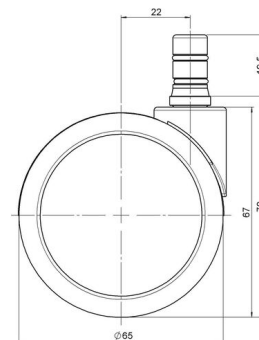

Standard D071

As of: July 07, 2026

Description	Model	Carton Quantity
DUK 71 - 2X2NN	D071	150 pcs per Carton

Technical Details

Product Type	Furniture caster
Wheel diameter	65mm 2.56"
Load capacity	65kg 143 lbs.
Overall height with fixing	70mm
Wheel:	
Wheel type	Soft wheel
Wheel core / tread color	RAL 9005 Jet black / RAL 7022 Umbra grey
Housing:	
Housing form	unhooded, with neck diameter
Neck diameter	23mm
Housing material	High quality nylon
Housing color	RAL 9005 Jet black
Mobility concept	Freewheel
Fixing	No-Noise™ Stem, 11x19,5mm Push fit stem with double circlips, 11,4mm
Description	DUK 71 - 2X2NN

Fixings

Compatible with the following available fixings:

No-Noise™ Stem:

- 11x19.5mm with 11.4mm circlip
- 11x19.5mm with 11.6mm circlip

Push fit stems:

- 10x22mm with 10.3mm circlip
- 10x22mm with 10.5mm circlip
- 11x19.5mm with 11.4mm circlip
- 11x19.5mm with 11.8mm circlip
- 11x22mm with 11.4mm circlip
- 11x22mm with 11.6mm circlip
- 11x22mm with 11.8mm circlip
- 11x22mm with 11.8 banded K290 4A
- 11x26mm

Threaded stems:

- M8x15mm
- M8x20mm
- M8x25mm
- M10x15mm
- M10x20mm
- M10x25mm
- M10x30mm
- M10x40mm
- M12x20mm
- 5/16-18x1"
- 5/16-18x1/2"
- 3/8-16x1"
- 5/16-18x5/8"
- 3/8-16x1/2"
- 3/8-16x5/8"

Square plates:

- 38x38mm
- 55x55mm
- 60x60mm