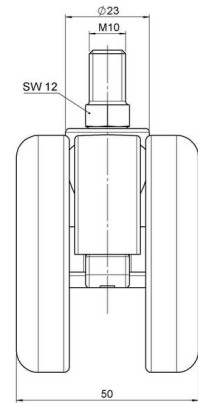

Standard D071

As of: July 07, 2026

Description	Model	Carton Quantity
DUK 71 - 2 X10	D071	150 pcs per Carton

Technical Details

Product Type	Furniture caster
Wheel diameter	65mm 2.56"
Load capacity	65kg 143 lbs.
Overall height with fixing	73,4mm
Wheel:	
Wheel type	Soft wheel
Wheel core / tread color	RAL 9005 Jet black / RAL 9005 Jet black
Housing:	
Housing form	unhooded, with neck diameter
Neck diameter	23mm
Housing material	High quality nylon
Housing color	RAL 9005 Jet black
Mobility concept	Freewheel
Fixing	M10x15mm Threaded stem
Description	DUK 71 - 2 X10

Fixings

Compatible with the following available fixings:

No-Noise™ Stem:

- 11x19.5mm with 11.4mm circlip
- 11x19.5mm with 11.6mm circlip

Push fit stems:

- 10x22mm with 10.3mm circlip
- 10x22mm with 10.5mm circlip
- 11x19.5mm with 11.4mm circlip
- 11x19.5mm with 11.8mm circlip
- 11x22mm with 11.4mm circlip
- 11x22mm with 11.6mm circlip
- 11x22mm with 11.8mm circlip
- 11x22mm with 11.8 banded K290 4A
- 11x26mm

Threaded stems:

- M8x15mm
- M8x20mm
- M8x25mm
- M10x15mm
- M10x20mm
- M10x25mm
- M10x30mm
- M10x40mm
- M12x20mm
- 5/16-18x1"
- 5/16-18x1/2"
- 3/8-16x1"
- 5/16-18x5/8"
- 3/8-16x1/2"
- 3/8-16x5/8"

Square plates:

- 38x38mm
- 55x55mm
- 60x60mm