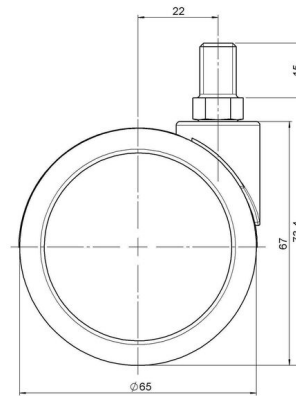

Standard D071

As of: May 23, 2026

Description	Model	Carton Quantity
DUK 71 - 2 X10	D071	150 pcs per Carton

Technical Details

Product Type	Furniture caster
Wheel diameter	65mm 2.56"
Load capacity	65kg 143 lbs.
Overall height with fixing	73,4mm
Wheel:	
Wheel type	Soft wheel
Wheel core / tread color	RAL 9005 Jet black / RAL 9005 Jet black
Housing:	
Housing form	unhooded, with neck diameter
Neck diameter	23mm
Housing material	High quality nylon
Housing color	RAL 9005 Jet black
Mobility concept	Freewheel
Fixing	M10x15mm Threaded stem
Description	DUK 71 - 2 X10

Fixings

Compatible with the following available fixings:

No-Noise™ Stem:

- 11x19.5mm with 11.4mm circlip
- 11x19.5mm with 11.6mm circlip

Push fit stems:

- 10x22mm with 10.3mm circlip
- 10x22mm with 10.5mm circlip
- 11x19.5mm with 11.4mm circlip
- 11x19.5mm with 11.8mm circlip
- 11x22mm with 11.4mm circlip
- 11x22mm with 11.6mm circlip
- 11x22mm with 11.8mm circlip
- 11x22mm with 11.8 banded K290 4A
- 11x26mm

Threaded stems:

- M8x15mm
- M8x20mm
- M8x25mm
- M10x15mm
- M10x20mm
- M10x25mm
- M10x30mm
- M10x40mm
- M12x20mm
- 5/16-18x1"
- 5/16-18x1/2"
- 3/8-16x1"
- 5/16-18x5/8"
- 3/8-16x1/2"
- 3/8-16x5/8"

Square plates:

- 38x38mm
- 55x55mm
- 60x60mm