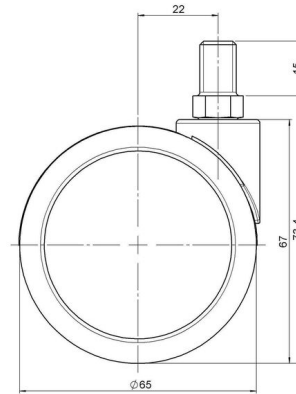

Standard D071

As of: July 07, 2026

Description	Model	Carton Quantity
DUK 71 - 2 X10	D071	150 pcs per Carton

Technical Details

Product Type	Furniture caster
Wheel diameter	65mm 2.56"
Load capacity	65kg 143 lbs.
Overall height with fixing	73,4mm
Wheel:	
Wheel type	Soft wheel
Wheel core / tread color	RAL 9005 Jet black / RAL 9005 Jet black
Housing:	
Housing form	unhooded, with neck diameter
Neck diameter	23mm
Housing material	High quality nylon
Housing color	RAL 9005 Jet black
Mobility concept	Freewheel
Fixing	M10x15mm Threaded stem
Description	DUK 71 - 2 X10

Fixings

Compatible with the following available fixings:

No-Noise™ Stem:

- 11x19.5mm with 11.4mm circlip
- 11x19.5mm with 11.6mm circlip

Push fit stems:

- 10x22mm with 10.3mm circlip
- 10x22mm with 10.5mm circlip
- 11x19.5mm with 11.4mm circlip
- 11x19.5mm with 11.8mm circlip
- 11x22mm with 11.4mm circlip
- 11x22mm with 11.6mm circlip
- 11x22mm with 11.8mm circlip
- 11x22mm with 11.8 banded K290 4A
- 11x26mm

Threaded stems:

- M8x15mm
- M8x20mm
- M8x25mm
- M10x15mm
- M10x20mm
- M10x25mm
- M10x30mm
- M10x40mm
- M12x20mm
- 5/16-18x1"
- 5/16-18x1/2"
- 3/8-16x1"
- 5/16-18x5/8"
- 3/8-16x1/2"
- 3/8-16x5/8"

Square plates:

- 38x38mm
- 55x55mm
- 60x60mm