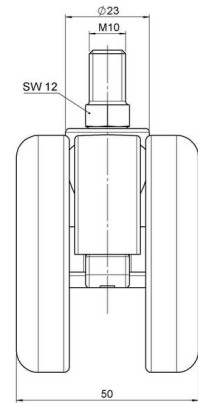

Standard D071

As of: May 23, 2026

Description	Model	Carton Quantity
DUK 71 - 2 X10	D071	150 pcs per Carton

Technical Details

Product Type	Furniture caster
Wheel diameter	65mm 2.56"
Load capacity	65kg 143 lbs.
Overall height with fixing	73,4mm
Wheel:	
Wheel type	Soft wheel
Wheel core / tread color	RAL 9005 Jet black / RAL 9005 Jet black
Housing:	
Housing form	unhooded, with neck diameter
Neck diameter	23mm
Housing material	High quality nylon
Housing color	RAL 9005 Jet black
Mobility concept	Freewheel
Fixing	M10x15mm Threaded stem
Description	DUK 71 - 2 X10

Fixings

Compatible with the following available fixings:

No-Noise™ Stem:

- 11x19.5mm with 11.4mm circlip
- 11x19.5mm with 11.6mm circlip

Push fit stems:

- 10x22mm with 10.3mm circlip
- 10x22mm with 10.5mm circlip
- 11x19.5mm with 11.4mm circlip
- 11x19.5mm with 11.8mm circlip
- 11x22mm with 11.4mm circlip
- 11x22mm with 11.6mm circlip
- 11x22mm with 11.8mm circlip
- 11x22mm with 11.8 banded K290 4A
- 11x26mm

Threaded stems:

- M8x15mm
- M8x20mm
- M8x25mm
- M10x15mm
- M10x20mm
- M10x25mm
- M10x30mm
- M10x40mm
- M12x20mm
- 5/16-18x1"
- 5/16-18x1/2"
- 3/8-16x1"
- 5/16-18x5/8"
- 3/8-16x1/2"
- 3/8-16x5/8"

Square plates:

- 38x38mm
- 55x55mm
- 60x60mm