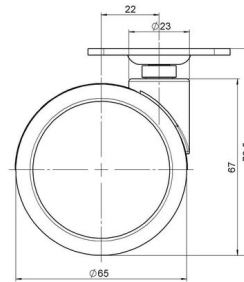

Standard D071

As of: June 16, 2026

Description	Model	Carton Quantity
DUK 71 - 2 X 1	D071	150 pcs per Carton

Technical Details

Product Type	Furniture caster
Wheel diameter	65mm 2.56"
Load capacity	65kg 143 lbs.
Overall height with fixing	78,5mm
Wheel:	
Wheel type	Soft wheel
Wheel core / tread color	RAL 9005 Jet black / RAL 7022 Umbra grey
Housing:	
Housing form	unhooded, with neck diameter
Neck diameter	23mm
Housing material	High quality nylon
Housing color	RAL 9005 Jet black
Mobility concept	Freewheel
Fixing	55x55mm Plate
Description	DUK 71 - 2 X 1

Fixings

Compatible with the following available fixings:

No-Noise™ Stem:

- 11x19.5mm with 11.4mm circlip
- 11x19.5mm with 11.6mm circlip

Push fit stems:

- 10x22mm with 10.3mm circlip
- 10x22mm with 10.5mm circlip
- 11x19.5mm with 11.4mm circlip
- 11x19.5mm with 11.8mm circlip
- 11x22mm with 11.4mm circlip
- 11x22mm with 11.6mm circlip
- 11x22mm with 11.8mm circlip
- 11x22mm with 11.8 banded K290 4A
- 11x26mm

Threaded stems:

- M8x15mm
- M8x20mm
- M8x25mm
- M10x15mm
- M10x20mm
- M10x25mm
- M10x30mm
- M10x40mm
- M12x20mm
- 5/16-18x1"
- 5/16-18x1/2"
- 3/8-16x1"
- 5/16-18x5/8"
- 3/8-16x1/2"
- 3/8-16x5/8"

Square plates:

- 38x38mm
- 55x55mm
- 60x60mm