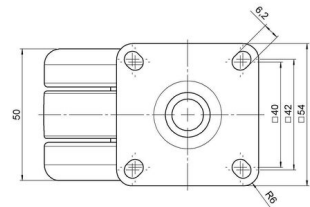

Standard D071

As of: June 16, 2026

Description	Model	Carton Quantity
DUK 71 - 2 X 1	D071	150 pcs per Carton

Technical Details

Product Type	Furniture caster
Wheel diameter	65mm 2.56"
Load capacity	65kg 143 lbs.
Overall height with fixing	78,5mm
Wheel:	
Wheel type	Soft wheel
Wheel core / tread color	RAL 9005 Jet black / RAL 7022 Umbra grey
Housing:	
Housing form	unhooded, with neck diameter
Neck diameter	23mm
Housing material	High quality nylon
Housing color	RAL 9005 Jet black
Mobility concept	Freewheel
Fixing	55x55mm Plate
Description	DUK 71 - 2 X 1

Fixings

Compatible with the following available fixings:

No-Noise™ Stem:

- 11x19.5mm with 11.4mm circlip
- 11x19.5mm with 11.6mm circlip

Push fit stems:

- 10x22mm with 10.3mm circlip
- 10x22mm with 10.5mm circlip
- 11x19.5mm with 11.4mm circlip
- 11x19.5mm with 11.8mm circlip
- 11x22mm with 11.4mm circlip
- 11x22mm with 11.6mm circlip
- 11x22mm with 11.8mm circlip
- 11x22mm with 11.8 banded K290 4A
- 11x26mm

Threaded stems:

- M8x15mm
- M8x20mm
- M8x25mm
- M10x15mm
- M10x20mm
- M10x25mm
- M10x30mm
- M10x40mm
- M12x20mm
- 5/16-18x1"
- 5/16-18x1/2"
- 3/8-16x1"
- 5/16-18x5/8"
- 3/8-16x1/2"
- 3/8-16x5/8"

Square plates:

- 38x38mm
- 55x55mm
- 60x60mm