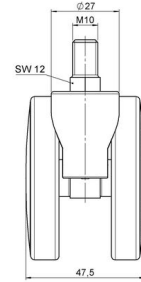

Standard D066

As of: April 29, 2026

Description	Model	Carton Quantity
DUK 66 -27 X10	D066	150 pcs per Carton

Technical Details

Product Type	Furniture caster
Wheel diameter	65mm 2.56"
Load capacity	65kg 143 lbs.
Overall height with fixing	72,5mm
Wheel:	
Wheel type	Soft wheel
Wheel core / tread color	RAL 9006 White aluminium / RAL 9005 Jet black
Housing:	
Housing form	unhooded, with neck diameter
Neck diameter	27mm
Housing material	High quality nylon
Housing color	RAL 9006 White aluminium
Mobility concept	Freewheel
Fixing	M10x15mm Threaded stem
Description	DUK 66 -27 X10

Fixings

Compatible with the following available fixings:

No-Noise™ Stem:

- 11x19.5mm with 11.4mm circlip
- 11x19.5mm with 11.6mm circlip

Push fit stems:

- 10x22mm with 10.3mm circlip
- 10x22mm with 10.5mm circlip
- 11x19.5mm with 11.4mm circlip
- 11x19.5mm with 11.8mm circlip
- 11x22mm with 11.4mm circlip
- 11x22mm with 11.6mm circlip
- 11x22mm with 11.8mm circlip
- 11x22mm with 11.8 banded K290 4A
- 11x26mm

Threaded stems:

- M8x15mm
- M8x20mm
- M8x25mm
- M10x15mm
- M10x20mm
- M10x25mm
- M10x30mm
- M10x40mm
- M12x20mm
- 5/16-18x1"
- 5/16-18x1/2"
- 3/8-16x1"
- 5/16-18x5/8"
- 3/8-16x1/2"
- 3/8-16x5/8"

Square plates:

- 38x38mm
- 55x55mm
- 60x60mm