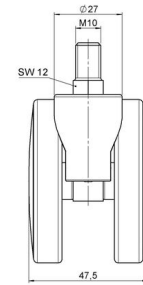

Standard D066

As of: June 27, 2026

Description	Model	Carton Quantity
DUK 66 -27 X10	D066	150 pcs per Carton

Technical Details

Product Type	Furniture caster
Wheel diameter	65mm 2.56"
Load capacity	65kg 143 lbs.
Overall height with fixing	72,5mm
Wheel:	
Wheel type	Soft wheel
Wheel core / tread color	RAL 9006 White aluminium / RAL 9005 Jet black
Housing:	
Housing form	unhooded, with neck diameter
Neck diameter	27mm
Housing material	High quality nylon
Housing color	RAL 9006 White aluminium
Mobility concept	Freewheel
Fixing	M10x15mm Threaded stem
Description	DUK 66 -27 X10

Fixings

Compatible with the following available fixings:

No-Noise™ Stem:

- 11x19.5mm with 11.4mm circlip
- 11x19.5mm with 11.6mm circlip

Push fit stems:

- 10x22mm with 10.3mm circlip
- 10x22mm with 10.5mm circlip
- 11x19.5mm with 11.4mm circlip
- 11x19.5mm with 11.8mm circlip
- 11x22mm with 11.4mm circlip
- 11x22mm with 11.6mm circlip
- 11x22mm with 11.8mm circlip
- 11x22mm with 11.8 banded K290 4A
- 11x26mm

Threaded stems:

- M8x15mm
- M8x20mm
- M8x25mm
- M10x15mm
- M10x20mm
- M10x25mm
- M10x30mm
- M10x40mm
- M12x20mm
- 5/16-18x1"
- 5/16-18x1/2"
- 3/8-16x1"
- 5/16-18x5/8"
- 3/8-16x1/2"
- 3/8-16x5/8"

Square plates:

- 38x38mm
- 55x55mm
- 60x60mm