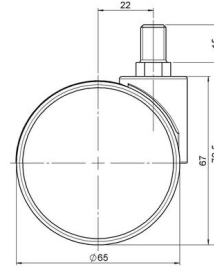

Standard D066

As of: April 29, 2026

Description	Model	Carton Quantity
DUK 66 -27 X10	D066	150 pcs per Carton

Technical Details

Product Type	Furniture caster
Wheel diameter	65mm 2.56"
Load capacity	65kg 143 lbs.
Overall height with fixing	72,5mm
Wheel:	
Wheel type	Soft wheel
Wheel core / tread color	RAL 9006 White aluminium / RAL 9005 Jet black
Housing:	
Housing form	unhooded, with neck diameter
Neck diameter	27mm
Housing material	High quality nylon
Housing color	RAL 9006 White aluminium
Mobility concept	Freewheel
Fixing	M10x15mm Threaded stem
Description	DUK 66 -27 X10

Fixings

Compatible with the following available fixings:

No-Noise™ Stem:

- 11x19.5mm with 11.4mm circlip
- 11x19.5mm with 11.6mm circlip

Push fit stems:

- 10x22mm with 10.3mm circlip
- 10x22mm with 10.5mm circlip
- 11x19.5mm with 11.4mm circlip
- 11x19.5mm with 11.8mm circlip
- 11x22mm with 11.4mm circlip
- 11x22mm with 11.6mm circlip
- 11x22mm with 11.8mm circlip
- 11x22mm with 11.8 banded K290 4A
- 11x26mm

Threaded stems:

- M8x15mm
- M8x20mm
- M8x25mm
- M10x15mm
- M10x20mm
- M10x25mm
- M10x30mm
- M10x40mm
- M12x20mm
- 5/16-18x1"
- 5/16-18x1/2"
- 3/8-16x1"
- 5/16-18x5/8"
- 3/8-16x1/2"
- 3/8-16x5/8"

Square plates:

- 38x38mm
- 55x55mm
- 60x60mm