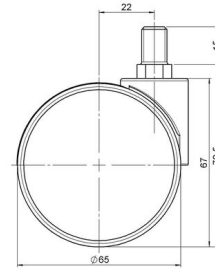

Standard D066

As of: June 27, 2026

Description	Model	Carton Quantity
DUK 66 -27 X10	D066	150 pcs per Carton

Technical Details

Product Type	Furniture caster
Wheel diameter	65mm 2.56"
Load capacity	65kg 143 lbs.
Overall height with fixing	72,5mm
Wheel:	
Wheel type	Soft wheel
Wheel core / tread color	RAL 9006 White aluminium / RAL 9005 Jet black
Housing:	
Housing form	unhooded, with neck diameter
Neck diameter	27mm
Housing material	High quality nylon
Housing color	RAL 9006 White aluminium
Mobility concept	Freewheel
Fixing	M10x15mm Threaded stem
Description	DUK 66 -27 X10

Fixings

Compatible with the following available fixings:

No-Noise™ Stem:

- 11x19.5mm with 11.4mm circlip
- 11x19.5mm with 11.6mm circlip

Push fit stems:

- 10x22mm with 10.3mm circlip
- 10x22mm with 10.5mm circlip
- 11x19.5mm with 11.4mm circlip
- 11x19.5mm with 11.8mm circlip
- 11x22mm with 11.4mm circlip
- 11x22mm with 11.6mm circlip
- 11x22mm with 11.8mm circlip
- 11x22mm with 11.8 banded K290 4A
- 11x26mm

Threaded stems:

- M8x15mm
- M8x20mm
- M8x25mm
- M10x15mm
- M10x20mm
- M10x25mm
- M10x30mm
- M10x40mm
- M12x20mm
- 5/16-18x1"
- 5/16-18x1/2"
- 3/8-16x1"
- 5/16-18x5/8"
- 3/8-16x1/2"
- 3/8-16x5/8"

Square plates:

- 38x38mm
- 55x55mm
- 60x60mm