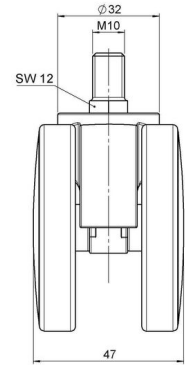

Standard D066

As of: July 07, 2026

Description	Model	Carton Quantity
DUK 66 -27 X 1	D066	150 pcs per Carton

Technical Details

Product Type	Furniture caster
Wheel diameter	65mm 2.56"
Load capacity	65kg 143 lbs.
Overall height with fixing	72,5mm
Wheel:	
Wheel type	Soft wheel
Wheel core / tread color	RAL 9006 White aluminium / RAL 9005 Jet black
Housing:	
Housing form	unhooded, with neck diameter
Neck diameter	27mm
Housing material	High quality nylon
Housing color	RAL 9006 White aluminium
Mobility concept	Freewheel
Fixing	38x38mm Plate
Description	DUK 66 -27 X 1

Fixings

Compatible with the following available fixings:

No-Noise™ Stem:

- 11x19.5mm with 11.4mm circlip
- 11x19.5mm with 11.6mm circlip

Push fit stems:

- 10x22mm with 10.3mm circlip
- 10x22mm with 10.5mm circlip
- 11x19.5mm with 11.4mm circlip
- 11x19.5mm with 11.8mm circlip
- 11x22mm with 11.4mm circlip
- 11x22mm with 11.6mm circlip
- 11x22mm with 11.8mm circlip
- 11x22mm with 11.8 banded K290 4A
- 11x26mm

Threaded stems:

- M8x15mm
- M8x20mm
- M8x25mm
- M10x15mm
- M10x20mm
- M10x25mm
- M10x30mm
- M10x40mm
- M12x20mm
- 5/16-18x1"
- 5/16-18x1/2"
- 3/8-16x1"
- 5/16-18x5/8"
- 3/8-16x1/2"
- 3/8-16x5/8"

Square plates:

- 38x38mm
- 55x55mm
- 60x60mm