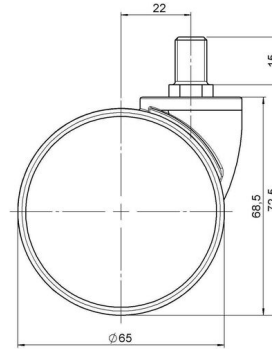

## Technical Details

Product Type	Furniture caster
Wheel diameter	65mm   2.56"
Load capacity	65kg   143 lbs.
Overall height with fixing	72,5mm
<b>Wheel:</b>	
Wheel type	Soft wheel
Wheel core / tread color	RAL 9006 White aluminium / RAL 9005 Jet black
<b>Housing:</b>	
Housing form	unhooded, with neck diameter
Neck diameter	27mm
Housing material	High quality nylon
Housing color	RAL 9006 White aluminium
Mobility concept	Freewheel
Fixing	38x38mm Plate
Description	DUK 66 -27 X 1

### No-Noise™ Stem:

- 11x19.5mm with 11.4mm circlip
- 11x19.5mm with 11.6mm circlip

### Threaded stems:

- M8x15mm
- M8x20mm
- M8x25mm
- M10x15mm
- M10x20mm
- M10x25mm
- M10x30mm
- M10x40mm
- M12x20mm
- 5/16-18x1"
- 5/16-18x1/2"
- 3/8-16x1"
- 5/16-18x5/8"
- 3/8-16x1/2"
- 3/8-16x5/8"

### Square plates:

- 38x38mm
- 55x55mm
- 60x60mm