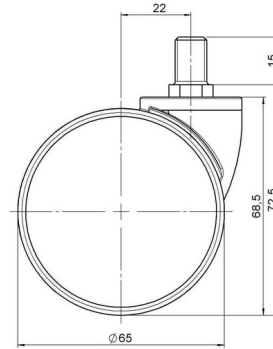

Standard D066

As of: July 07, 2026

Description	Model	Carton Quantity
DUK 66 -27 X 1	D066	150 pcs per Carton

Technical Details

Product Type	Furniture caster
Wheel diameter	65mm 2.56"
Load capacity	65kg 143 lbs.
Overall height with fixing	72,5mm
Wheel:	
Wheel type	Soft wheel
Wheel core / tread color	RAL 9006 White aluminium / RAL 9005 Jet black
Housing:	
Housing form	unhooded, with neck diameter
Neck diameter	27mm
Housing material	High quality nylon
Housing color	RAL 9006 White aluminium
Mobility concept	Freewheel
Fixing	38x38mm Plate
Description	DUK 66 -27 X 1

Fixings

Compatible with the following available fixings:

No-Noise™ Stem:

- 11x19.5mm with 11.4mm circlip
- 11x19.5mm with 11.6mm circlip

Push fit stems:

- 10x22mm with 10.3mm circlip
- 10x22mm with 10.5mm circlip
- 11x19.5mm with 11.4mm circlip
- 11x19.5mm with 11.8mm circlip
- 11x22mm with 11.4mm circlip
- 11x22mm with 11.6mm circlip
- 11x22mm with 11.8mm circlip
- 11x22mm with 11.8 banded K290 4A
- 11x26mm

Threaded stems:

- M8x15mm
- M8x20mm
- M8x25mm
- M10x15mm
- M10x20mm
- M10x25mm
- M10x30mm
- M10x40mm
- M12x20mm
- 5/16-18x1"
- 5/16-18x1/2"
- 3/8-16x1"
- 5/16-18x5/8"
- 3/8-16x1/2"
- 3/8-16x5/8"

Square plates:

- 38x38mm
- 55x55mm
- 60x60mm