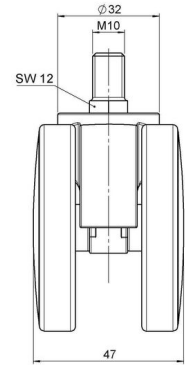

## Technical Details

Product Type	Furniture caster
Wheel diameter	65mm   2.56"
Load capacity	65kg   143 lbs.
Overall height with fixing	72,5mm
<b>Wheel:</b>	
Wheel type	Soft wheel
Wheel core / tread color	RAL 9006 White aluminium / RAL 9005 Jet black
<b>Housing:</b>	
Housing form	unhooded, with neck diameter
Neck diameter	27mm
Housing material	High quality nylon
Housing color	RAL 9006 White aluminium
Mobility concept	Freewheel
Fixing	38x38mm Plate
Description	DUK 66 -27 X 1

### No-Noise™ Stem:

- 11x19.5mm with 11.4mm circlip
- 11x19.5mm with 11.6mm circlip

### Threaded stems:

- M8x15mm
- M8x20mm
- M8x25mm
- M10x15mm
- M10x20mm
- M10x25mm
- M10x30mm
- M10x40mm
- M12x20mm
- 5/16-18x1"
- 5/16-18x1/2"
- 3/8-16x1"
- 5/16-18x5/8"
- 3/8-16x1/2"
- 3/8-16x5/8"

### Square plates:

- 38x38mm
- 55x55mm
- 60x60mm