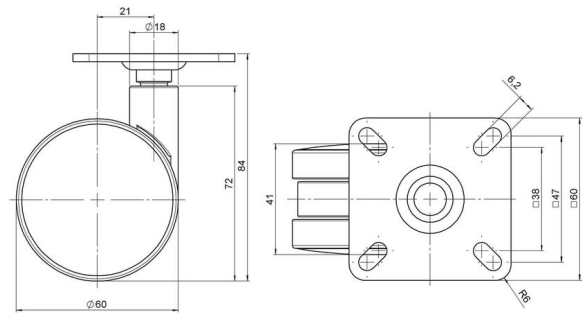

## Technical Details

Product Type	Furniture caster
Wheel diameter	60mm   2 ½"
Load capacity	60kg   132 lbs.
Overall height with fixing	84mm
<b>Wheel:</b>	
Wheel type	Soft wheel
Wheel core / tread color	RAL 9006 White aluminium / RAL 9005 Jet black
<b>Housing:</b>	
Housing form	unhooded, with neck diameter
Neck diameter	18mm
Housing material	High quality nylon
Housing color	RAL 9006 White aluminium
Mobility concept	Freewheel
Fixing	60x60mm Plate
Description	DUK 62 - 2 X 1

### No-Noise™ Stem:

- 11x19.5mm with 11.4mm circlip
- 11x19.5mm with 11.6mm circlip

### Threaded stems:

- M8x15mm
- M8x20mm
- M8x25mm
- M10x15mm
- M10x20mm
- M10x25mm
- M10x30mm
- M10x40mm
- M12x20mm
- 5/16-18x1"
- 5/16-18x1/2"
- 3/8-16x1"
- 5/16-18x5/8"
- 3/8-16x1/2"
- 3/8-16x5/8"

### Square plates:

- 38x38mm
- 55x55mm
- 60x60mm