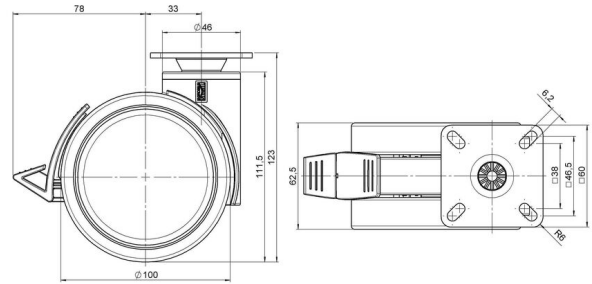

DUETTO 105 Wheel

As of: May 25, 2026

Description	Model	Carton Quantity
DUETTO KFD W	D100	40 pcs per Carton

Technical Details

Product Type	Furniture caster
Wheel diameter	100mm 4"
Load capacity	100kg 220 lbs.
Overall height with fixing	123mm
Wheel:	
Wheel type	Soft wheel
Wheel core / tread color	NCS White S 0505-R80B / RAL 9005 Jet black
Housing:	
Housing form	unhooded, with neck diameter
Neck diameter	46mm
Housing material	High quality nylon
Housing color	NCS White S 0505-R80B
Mobility concept	Delta-Feststeller, RAL 9005 Jet black
Fixing	60x60mm Plate
Description	KFD 100-105 X 1

Fixings

Compatible with the following available fixings:

Push fit stems:

- 11x22mm with 11.4mm circlip
- 11x22mm with 11.6mm circlip
- 11x22mm with 11.8mm circlip
- 11x34mm with 11.8mm circlip
- 14x48mm with 15mm circlip

Threaded stems:

- M10x15mm
- M10x20mm
- M10x35mm
- M12x15mm
- M12x20mm
- M12x30mm

Square plates:

- 60x60mm