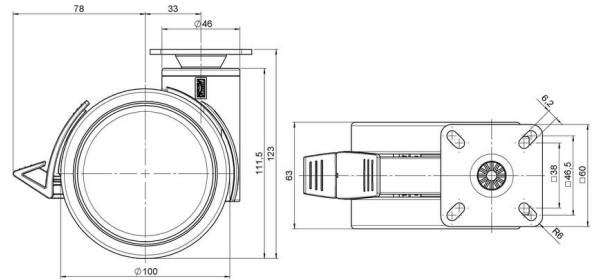

DUETTO 105 Wheel

As of: July 07, 2026

Description	Model	Carton Quantity
DUETTO KFD W	D100	40 pcs per Carton

Technical Details

Product Type	Furniture caster
Wheel diameter	100mm 4"
Load capacity	100kg 220 lbs.
Overall height with fixing	123mm
Wheel:	
Wheel type	Soft wheel
Wheel core / tread color	RAL 9005 Jet black / RAL 9005 Jet black
Housing:	
Housing form	unhooded, with neck diameter
Neck diameter	46mm
Housing material	High quality nylon
Housing color	RAL 9005 Jet black
Mobility concept	Delta-Feststeller, RAL 9005 Jet black
Fixing	60x60mm Plate
Description	KFD 100-105 X 1

Fixings

Compatible with the following available fixings:

Push fit stems:

- 11x22mm with 11.4mm circlip
- 11x22mm with 11.6mm circlip
- 11x22mm with 11.8mm circlip
- 11x34mm with 11.8mm circlip
- 14x48mm with 15mm circlip

Threaded stems:

- M10x15mm
- M10x20mm
- M10x35mm
- M12x15mm
- M12x20mm
- M12x30mm

Square plates:

- 60x60mm