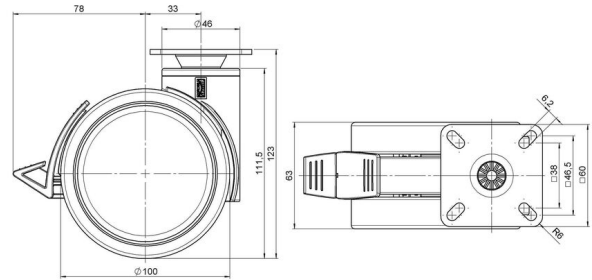

DUETTO 105 Wheel

As of: May 23, 2026

Description	Model	Carton Quantity
DUETTO KFD W	D100	40 pcs per Carton

Technical Details

Product Type	Furniture caster
Wheel diameter	100mm 4"
Load capacity	100kg 220 lbs.
Overall height with fixing	123mm
Wheel:	
Wheel type	Soft wheel
Wheel core / tread color	RAL 9005 Jet black / RAL 9005 Jet black
Housing:	
Housing form	unhooded, with neck diameter
Neck diameter	46mm
Housing material	High quality nylon
Housing color	RAL 9005 Jet black
Mobility concept	Delta-Feststeller, RAL 9005 Jet black
Fixing	60x60mm Plate
Description	KFD 100-105 X 1

Fixings

Compatible with the following available fixings:

Push fit stems:

- 11x22mm with 11.4mm circlip
- 11x22mm with 11.6mm circlip
- 11x22mm with 11.8mm circlip
- 11x34mm with 11.8mm circlip
- 14x48mm with 15mm circlip

Threaded stems:

- M10x15mm
- M10x20mm
- M10x35mm
- M12x15mm
- M12x20mm
- M12x30mm

Square plates:

- 60x60mm