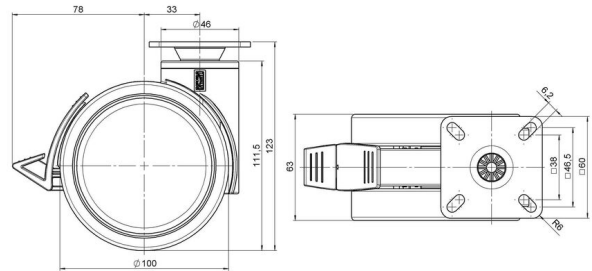

DUETTO 105 Wheel

As of: July 04, 2026

| Description | Model | Carton Quantity |
|--------------|-------|-------------------|
| DUETTO KFD W | D100 | 40 pcs per Carton |

Technical Details

| | |
|----------------------------|---|
| Product Type | Furniture caster |
| Wheel diameter | 100mm 4" |
| Load capacity | 100kg 220 lbs. |
| Overall height with fixing | 123mm |
| Wheel: | |
| Wheel type | Soft wheel |
| Wheel core / tread color | RAL 9006 White aluminium / RAL 9005 Jet black |
| Housing: | |
| Housing form | unhooded, with neck diameter |
| Neck diameter | 46mm |
| Housing material | High quality nylon |
| Housing color | RAL 9006 White aluminium |
| Mobility concept | Delta-Feststeller, RAL 9005 Jet black |
| Fixing | 60x60mm Plate |
| Description | KFD 100-105 X 1 |

Fixings

Compatible with the following available fixings:

Push fit stems:

- 11x22mm with 11.4mm circlip
- 11x22mm with 11.6mm circlip
- 11x22mm with 11.8mm circlip
- 11x34mm with 11.8mm circlip
- 14x48mm with 15mm circlip

Threaded stems:

- M10x15mm
- M10x20mm
- M10x35mm
- M12x15mm
- M12x20mm
- M12x30mm

Square plates:

- 60x60mm