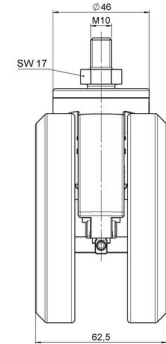

DUETTO 104 Wheel

As of: May 23, 2026

Description	Model	Carton Quantity
DUETTO K W	D100	40 pcs per Carton

Technical Details

Product Type	Furniture caster
Wheel diameter	100mm 4"
Load capacity	100kg 220 lbs.
Overall height with fixing	121mm
Wheel:	
Wheel type	Soft wheel
Wheel core / tread color	RAL 9010 Pure white / RAL 9005 Jet black
Housing:	
Housing form	unhooded, with neck diameter
Neck diameter	46mm
Housing material	High quality nylon
Housing color	RAL 9010 Pure white
Mobility concept	Freewheel
Fixing	M10x15mm Threaded stem, unassembled
Description	KA 100-104 X10

Fixings

Compatible with the following available fixings:

Push fit stems:

- 11x22mm with 11.4mm circlip
- 11x22mm with 11.6mm circlip
- 11x22mm with 11.8mm circlip
- 11x34mm with 11.8mm circlip
- 14x48mm with 15mm circlip

Threaded stems:

- M10x15mm
- M10x20mm
- M10x35mm
- M12x15mm
- M12x20mm
- M12x30mm

Square plates:

- 60x60mm