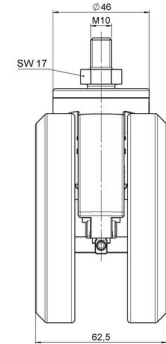

DUETTO 104 Wheel

As of: July 07, 2026

Description DUETTO K W	Model D100	Carton Quantity 40 pcs per Carton
---------------------------	---------------	--------------------------------------

Technical Details

Product Type	Furniture caster
Wheel diameter	100mm 4"
Load capacity	100kg 220 lbs.
Overall height with fixing	121mm
Wheel:	
Wheel type	Soft wheel
Wheel core / tread color	RAL 9010 Pure white / RAL 9005 Jet black
Housing:	
Housing form	unhooded, with neck diameter
Neck diameter	46mm
Housing material	High quality nylon
Housing color	RAL 9010 Pure white
Mobility concept	Freewheel
Fixing	M10x15mm Threaded stem, unassembled
Description	KA 100-104 X10

Fixings

Compatible with the following available fixings:

Push fit stems:

- 11x22mm with 11.4mm circlip
- 11x22mm with 11.6mm circlip
- 11x22mm with 11.8mm circlip
- 11x34mm with 11.8mm circlip
- 14x48mm with 15mm circlip

Threaded stems:

- M10x15mm
- M10x20mm
- M10x35mm
- M12x15mm
- M12x20mm
- M12x30mm

Square plates:

- 60x60mm