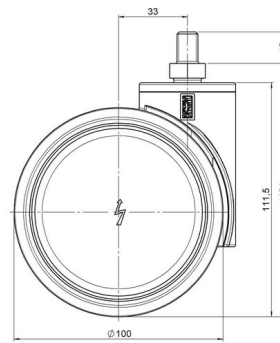

DUETTO 104 Wheel

As of: July 07, 2026

Description DUETTO K W	Model D100	Carton Quantity 40 pcs per Carton
---------------------------	---------------	--------------------------------------

Technical Details

Product Type	Furniture caster
Wheel diameter	100mm 4"
Load capacity	100kg 220 lbs.
Overall height with fixing	121mm
Wheel:	
Wheel type	Soft wheel
Wheel core / tread color	RAL 9010 Pure white / RAL 9005 Jet black
Housing:	
Housing form	unhooded, with neck diameter
Neck diameter	46mm
Housing material	High quality nylon
Housing color	RAL 9010 Pure white
Mobility concept	Freewheel
Fixing	M10x15mm Threaded stem, unassembled
Description	KA 100-104 X10

Fixings

Compatible with the following available fixings:

Push fit stems:

- 11x22mm with 11.4mm circlip
- 11x22mm with 11.6mm circlip
- 11x22mm with 11.8mm circlip
- 11x34mm with 11.8mm circlip
- 14x48mm with 15mm circlip

Threaded stems:

- M10x15mm
- M10x20mm
- M10x35mm
- M12x15mm
- M12x20mm
- M12x30mm

Square plates:

- 60x60mm