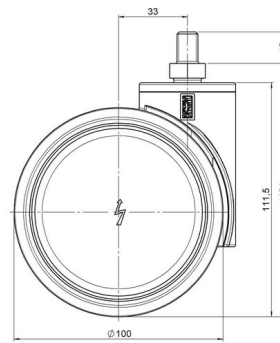

DUETTO 104 Wheel

As of: May 23, 2026

Description	Model	Carton Quantity
DUETTO K W	D100	40 pcs per Carton

Technical Details

Product Type	Furniture caster
Wheel diameter	100mm 4"
Load capacity	100kg 220 lbs.
Overall height with fixing	121mm
Wheel:	
Wheel type	Soft wheel
Wheel core / tread color	RAL 9010 Pure white / RAL 9005 Jet black
Housing:	
Housing form	unhooded, with neck diameter
Neck diameter	46mm
Housing material	High quality nylon
Housing color	RAL 9010 Pure white
Mobility concept	Freewheel
Fixing	M10x15mm Threaded stem, unassembled
Description	KA 100-104 X10

Fixings

Compatible with the following available fixings:

Push fit stems:

- 11x22mm with 11.4mm circlip
- 11x22mm with 11.6mm circlip
- 11x22mm with 11.8mm circlip
- 11x34mm with 11.8mm circlip
- 14x48mm with 15mm circlip

Threaded stems:

- M10x15mm
- M10x20mm
- M10x35mm
- M12x15mm
- M12x20mm
- M12x30mm

Square plates:

- 60x60mm