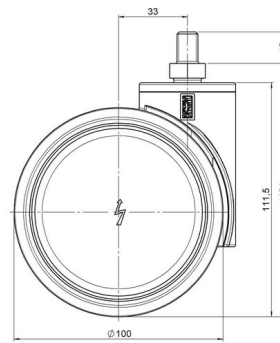

Description DUETTO K W	Model D100	Carton Quantity 40 pcs per Carton
---------------------------	---------------	--------------------------------------

Technical Details

Product Type	Furniture caster
Wheel diameter	100mm 4"
Load capacity	100kg 220 lbs.
Overall height with fixing	121mm
Wheel:	
Wheel type	Soft wheel
Wheel core / tread color	RAL 9010 Pure white / RAL 9005 Jet black
Housing:	
Housing form	unhooded, with neck diameter
Neck diameter	46mm
Housing material	High quality nylon
Housing color	RAL 9010 Pure white
Mobility concept	Freewheel
Fixing	M10x15mm Threaded stem, unassembled
Description	KA 100-104 X10

Fixings

Compatible with the following available fixings:

Push fit stems:

- 11x22mm with 11.4mm circlip
- 11x22mm with 11.6mm circlip
- 11x22mm with 11.8mm circlip
- 11x34mm with 11.8mm circlip
- 14x48mm with 15mm circlip

Threaded stems:

- M10x15mm
- M10x20mm
- M10x35mm
- M12x15mm
- M12x20mm
- M12x30mm

Square plates:

- 60x60mm