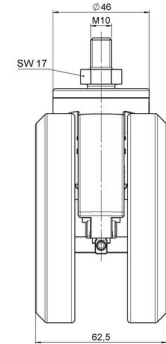

Description DUETTO K W	Model D100	Carton Quantity 40 pcs per Carton
---------------------------	---------------	--------------------------------------

Technical Details

Product Type	Furniture caster
Wheel diameter	100mm 4"
Load capacity	100kg 220 lbs.
Overall height with fixing	121mm
Wheel:	
Wheel type	Soft wheel
Wheel core / tread color	RAL 9010 Pure white / RAL 9005 Jet black
Housing:	
Housing form	unhooded, with neck diameter
Neck diameter	46mm
Housing material	High quality nylon
Housing color	RAL 9010 Pure white
Mobility concept	Freewheel
Fixing	M10x15mm Threaded stem, unassembled
Description	KA 100-104 X10

Fixings

Compatible with the following available fixings:

Push fit stems:

- 11x22mm with 11.4mm circlip
- 11x22mm with 11.6mm circlip
- 11x22mm with 11.8mm circlip
- 11x34mm with 11.8mm circlip
- 14x48mm with 15mm circlip

Threaded stems:

- M10x15mm
- M10x20mm
- M10x35mm
- M12x15mm
- M12x20mm
- M12x30mm

Square plates:

- 60x60mm