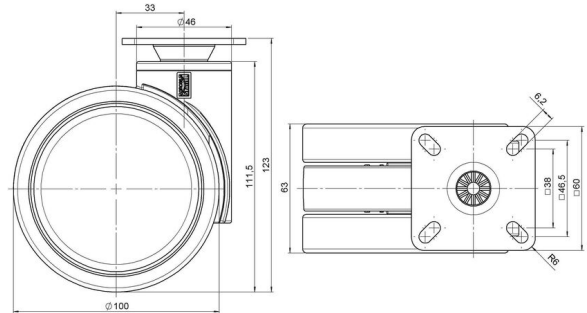

### Technical Details

Product Type	Furniture caster
Wheel diameter	100mm   4"
Load capacity	100kg   220 lbs.
Overall height with fixing	123mm
<b>Wheel:</b>	
Wheel type	Soft wheel
Wheel core / tread color	RAL 9005 Jet black / RAL 9005 Jet black
<b>Housing:</b>	
Housing form	unhooded, with neck diameter
Neck diameter	46mm
Housing material	High quality nylon
Housing color	RAL 9005 Jet black
Mobility concept	Freewheel
Fixing	60x60mm Plate
Description	K 100-105 X 1

### Push fit stems:

- 11x22mm with 11.4mm circlip
- 11x22mm with 11.6mm circlip
- 11x22mm with 11.8mm circlip
- 11x34mm with 11.8mm circlip
- 14x48mm with 15mm circlip

### Threaded stems:

- M10x15mm
- M10x20mm
- M10x35mm
- M12x15mm
- M12x20mm
- M12x30mm

### Square plates:

- 60x60mm