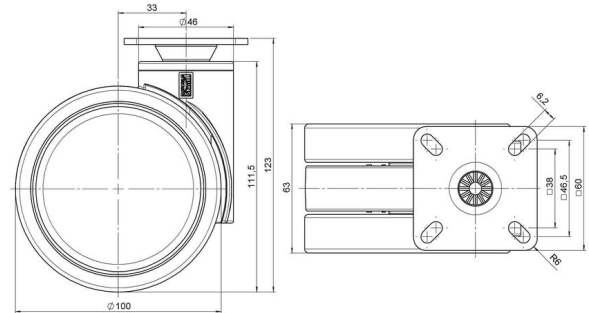

DUETTO 105 Wheel

As of: April 05, 2026

Description	Model	Carton Quantity
DUETTO K W	D100	40 pcs per Carton

Technical Details

Product Type	Furniture caster
Wheel diameter	100mm 4"
Load capacity	100kg 220 lbs.
Overall height with fixing	123mm
Wheel:	
Wheel type	Soft wheel
Wheel core / tread color	RAL 9006 White aluminium / RAL 9005 Jet black
Housing:	
Housing form	unhooded, with neck diameter
Neck diameter	46mm
Housing material	High quality nylon
Housing color	RAL 9006 White aluminium
Mobility concept	Freewheel
Fixing	60x60mm Plate
Description	K 100-105 X 1

Fixings

Compatible with the following available fixings:

No-Noise™ Stem:

- 11x19.5mm with 11.4mm circlip
- 11x19.5mm with 11.6mm circlip

Push fit stems:

- 10x22mm with 10.3mm circlip
- 10x22mm with 10.5mm circlip
- 11x19.5mm with 11.4mm circlip
- 11x19.5mm with 11.8mm circlip
- 11x22mm with 11.4mm circlip
- 11x22mm with 11.6mm circlip
- 11x22mm with 11.8mm circlip
- 11x22mm with 11.8 banded K290 4A
- 11x26mm

Threaded stems:

- M8x15mm
- M8x20mm
- M8x25mm
- M10x15mm
- M10x20mm
- M10x25mm
- M10x30mm
- M10x40mm
- M12x20mm
- 5/16-18x1"
- 5/16-18x1/2"
- 3/8-16x1"
- 5/16-18x5/8"
- 3/8-16x1/2"
- 3/8-16x5/8"

Square plates:

- 38x38mm
- 55x55mm
- 60x60mm