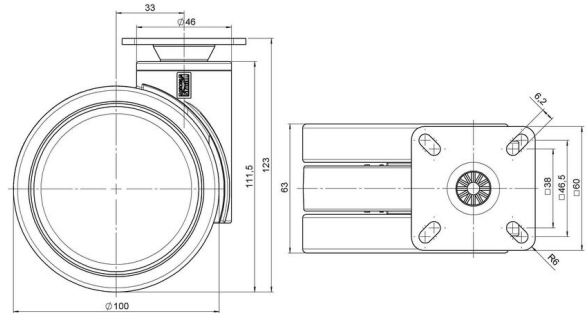

DUETTO 105 Wheel

As of: May 23, 2026

Description	Model	Carton Quantity
DUETTO K W	D100	40 pcs per Carton

Technical Details

Product Type	Furniture caster
Wheel diameter	100mm 4"
Load capacity	100kg 220 lbs.
Overall height with fixing	123mm
Wheel:	
Wheel type	Soft wheel
Wheel core / tread color	RAL 9006 White aluminium / RAL 9005 Jet black
Housing:	
Housing form	unhooded, with neck diameter
Neck diameter	46mm
Housing material	High quality nylon
Housing color	RAL 9006 White aluminium
Mobility concept	Freewheel
Fixing	60x60mm Plate
Description	K 100-105 X 1

Fixings

Compatible with the following available fixings:

No-Noise™ Stem:

- 11x19.5mm with 11.4mm circlip
- 11x19.5mm with 11.6mm circlip

Push fit stems:

- 10x22mm with 10.3mm circlip
- 10x22mm with 10.5mm circlip
- 11x19.5mm with 11.4mm circlip
- 11x19.5mm with 11.8mm circlip
- 11x22mm with 11.4mm circlip
- 11x22mm with 11.6mm circlip
- 11x22mm with 11.8mm circlip
- 11x22mm with 11.8 banded K290 4A
- 11x26mm

Threaded stems:

- M8x15mm
- M8x20mm
- M8x25mm
- M10x15mm
- M10x20mm
- M10x25mm
- M10x30mm
- M10x40mm
- M12x20mm
- 5/16-18x1"
- 5/16-18x1/2"
- 3/8-16x1"
- 5/16-18x5/8"
- 3/8-16x1/2"
- 3/8-16x5/8"

Square plates:

- 38x38mm
- 55x55mm
- 60x60mm