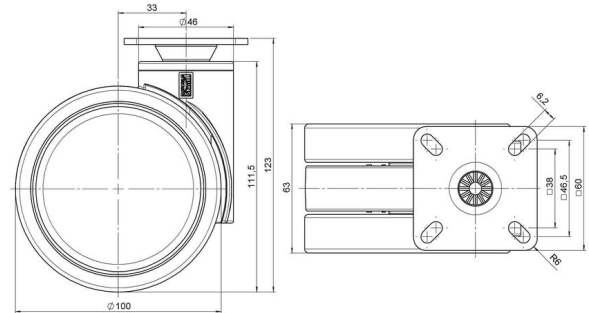

DUETTO 105 Wheel

As of: July 07, 2026

| Description | Model | Carton Quantity |
|-------------|-------|-------------------|
| DUETTO K W | D100 | 40 pcs per Carton |

Technical Details

| | |
|----------------------------|---|
| Product Type | Furniture caster |
| Wheel diameter | 100mm 4" |
| Load capacity | 100kg 220 lbs. |
| Overall height with fixing | 123mm |
| Wheel: | |
| Wheel type | Soft wheel |
| Wheel core / tread color | RAL 9006 White aluminium / RAL 9005 Jet black |
| Housing: | |
| Housing form | unhooded, with neck diameter |
| Neck diameter | 46mm |
| Housing material | High quality nylon |
| Housing color | RAL 9006 White aluminium |
| Mobility concept | Freewheel |
| Fixing | 60x60mm Plate |
| Description | K 100-105 X 1 |

Fixings

Compatible with the following available fixings:

No-Noise™ Stem:

- 11x19.5mm with 11.4mm circlip
- 11x19.5mm with 11.6mm circlip

Push fit stems:

- 10x22mm with 10.3mm circlip
- 10x22mm with 10.5mm circlip
- 11x19.5mm with 11.4mm circlip
- 11x19.5mm with 11.8mm circlip
- 11x22mm with 11.4mm circlip
- 11x22mm with 11.6mm circlip
- 11x22mm with 11.8mm circlip
- 11x22mm with 11.8 banded K290 4A
- 11x26mm

Threaded stems:

- M8x15mm
- M8x20mm
- M8x25mm
- M10x15mm
- M10x20mm
- M10x25mm
- M10x30mm
- M10x40mm
- M12x20mm
- 5/16-18x1"
- 5/16-18x1/2"
- 3/8-16x1"
- 5/16-18x5/8"
- 3/8-16x1/2"
- 3/8-16x5/8"

Square plates:

- 38x38mm
- 55x55mm
- 60x60mm