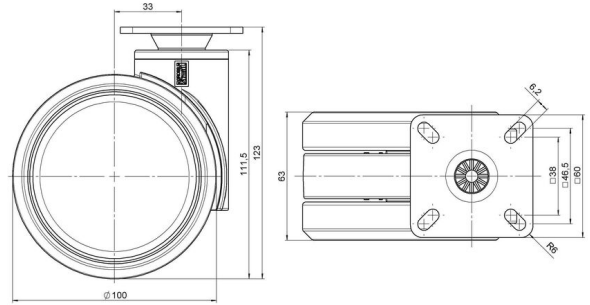

### Technical Details

Product Type	Furniture caster
Wheel diameter	100mm   4"
Load capacity	100kg   220 lbs.
Overall height with fixing	123mm
<b>Wheel:</b>	
Wheel type	Soft wheel
Wheel core / tread color	NCS White S 0505-R80B / RAL 9005 Jet black
<b>Housing:</b>	
Housing form	unhooded, with neck diameter
Neck diameter	46mm
Housing material	High quality nylon
Housing color	NCS White S 0505-R80B
Mobility concept	Freewheel
Fixing	60x60mm Plate
Description	K 100-104 X 1

### Push fit stems:

- 11x22mm with 11.4mm circlip
- 11x22mm with 11.6mm circlip
- 11x22mm with 11.8mm circlip
- 11x34mm with 11.8mm circlip
- 14x48mm with 15mm circlip

### Threaded stems:

- M10x15mm
- M10x20mm
- M10x35mm
- M12x15mm
- M12x20mm
- M12x30mm

### Square plates:

- 60x60mm