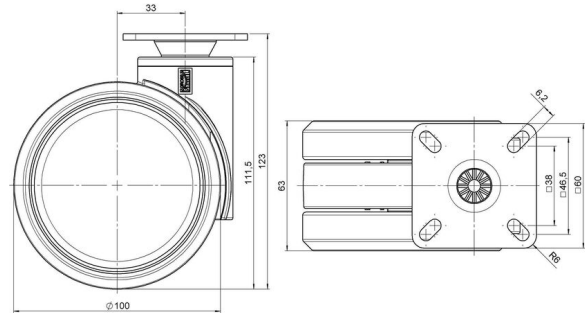

DUETTO 104 Wheel

As of: June 24, 2026

Description	Model	Carton Quantity
DUETTO K W	D100	40 pcs per Carton

Technical Details

Product Type	Furniture caster
Wheel diameter	100mm 4"
Load capacity	100kg 220 lbs.
Overall height with fixing	123mm
Wheel:	
Wheel type	Soft wheel
Wheel core / tread color	RAL 9005 Jet black / RAL 9005 Jet black
Housing:	
Housing form	unhooded, with neck diameter
Neck diameter	46mm
Housing material	High quality nylon
Housing color	RAL 9005 Jet black
Mobility concept	Freewheel
Fixing	60x60mm Plate
Description	K 100-104 X 1

Fixings

Compatible with the following available fixings:

Push fit stems:

- 11x22mm with 11.4mm circlip
- 11x22mm with 11.6mm circlip
- 11x22mm with 11.8mm circlip
- 11x34mm with 11.8mm circlip
- 14x48mm with 15mm circlip

Threaded stems:

- M10x15mm
- M10x20mm
- M10x35mm
- M12x15mm
- M12x20mm
- M12x30mm

Square plates:

- 60x60mm