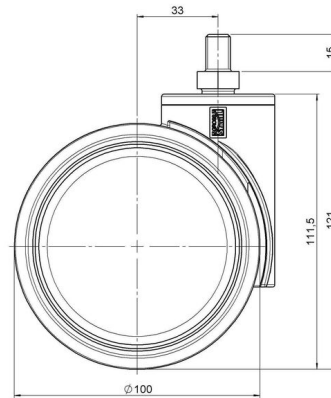

DUETTO 104 Wheel

As of: May 23, 2026

Description	Model	Carton Quantity
DUETTO K W	D100	40 pcs per Carton

Technical Details

Product Type	Furniture caster
Wheel diameter	100mm 4"
Load capacity	100kg 220 lbs.
Overall height with fixing	121mm
Wheel:	
Wheel type	Soft wheel
Wheel core / tread color	RAL 9005 Jet black / RAL 9005 Jet black
Housing:	
Housing form	unhooded, with neck diameter
Neck diameter	46mm
Housing material	High quality nylon
Housing color	RAL 9005 Jet black
Mobility concept	Freewheel
Fixing	M10x15mm Threaded stem
Description	K 100-104 X10

Fixings

Compatible with the following available fixings:

Push fit stems:

- 11x22mm with 11.4mm circlip
- 11x22mm with 11.6mm circlip
- 11x22mm with 11.8mm circlip
- 11x34mm with 11.8mm circlip
- 14x48mm with 15mm circlip

Threaded stems:

- M10x15mm
- M10x20mm
- M10x35mm
- M12x15mm
- M12x20mm
- M12x30mm

Square plates:

- 60x60mm