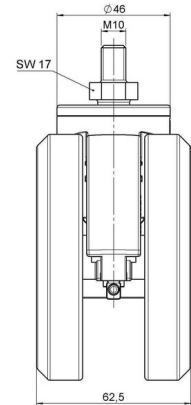

DUETTO 104 Wheel

As of: July 07, 2026

Description	Model	Carton Quantity
DUETTO K W	D100	40 pcs per Carton

Technical Details

Product Type	Furniture caster
Wheel diameter	100mm 4"
Load capacity	100kg 220 lbs.
Overall height with fixing	121mm
Wheel:	
Wheel type	Soft wheel
Wheel core / tread color	RAL 9005 Jet black / RAL 9005 Jet black
Housing:	
Housing form	unhooded, with neck diameter
Neck diameter	46mm
Housing material	High quality nylon
Housing color	RAL 9005 Jet black
Mobility concept	Freewheel
Fixing	M10x15mm Threaded stem
Description	K 100-104 X10

Fixings

Compatible with the following available fixings:

Push fit stems:

- 11x22mm with 11.4mm circlip
- 11x22mm with 11.6mm circlip
- 11x22mm with 11.8mm circlip
- 11x34mm with 11.8mm circlip
- 14x48mm with 15mm circlip

Threaded stems:

- M10x15mm
- M10x20mm
- M10x35mm
- M12x15mm
- M12x20mm
- M12x30mm

Square plates:

- 60x60mm