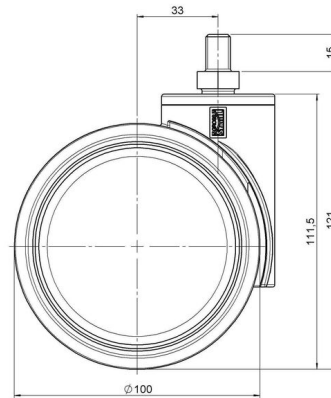

DUETTO 104 Wheel

As of: April 05, 2026

Description	Model	Carton Quantity
DUETTO K W	D100	40 pcs per Carton

Technical Details

Product Type	Furniture caster
Wheel diameter	100mm 4"
Load capacity	100kg 220 lbs.
Overall height with fixing	121mm
Wheel:	
Wheel type	Soft wheel
Wheel core / tread color	RAL 9005 Jet black / RAL 9005 Jet black
Housing:	
Housing form	unhooded, with neck diameter
Neck diameter	46mm
Housing material	High quality nylon
Housing color	RAL 9005 Jet black
Mobility concept	Freewheel
Fixing	M10x15mm Threaded stem
Description	K 100-104 X10

Fixings

Compatible with the following available fixings:

Push fit stems:

- 11x22mm with 11.4mm circlip
- 11x22mm with 11.6mm circlip
- 11x22mm with 11.8mm circlip
- 11x34mm with 11.8mm circlip
- 14x48mm with 15mm circlip

Threaded stems:

- M10x15mm
- M10x20mm
- M10x35mm
- M12x15mm
- M12x20mm
- M12x30mm

Square plates:

- 60x60mm