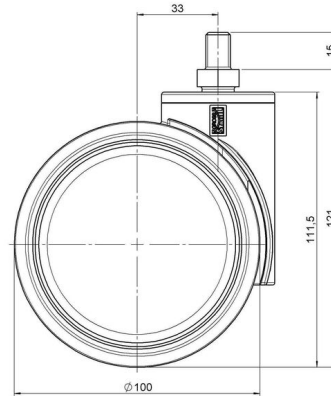

DUETTO 104 Wheel

As of: July 07, 2026

Description	Model	Carton Quantity
DUETTO K W	D100	40 pcs per Carton

Technical Details

Product Type	Furniture caster
Wheel diameter	100mm 4"
Load capacity	100kg 220 lbs.
Overall height with fixing	121mm
Wheel:	
Wheel type	Soft wheel
Wheel core / tread color	RAL 9005 Jet black / RAL 9005 Jet black
Housing:	
Housing form	unhooded, with neck diameter
Neck diameter	46mm
Housing material	High quality nylon
Housing color	RAL 9005 Jet black
Mobility concept	Freewheel
Fixing	M10x15mm Threaded stem
Description	K 100-104 X10

Fixings

Compatible with the following available fixings:

Push fit stems:

- 11x22mm with 11.4mm circlip
- 11x22mm with 11.6mm circlip
- 11x22mm with 11.8mm circlip
- 11x34mm with 11.8mm circlip
- 14x48mm with 15mm circlip

Threaded stems:

- M10x15mm
- M10x20mm
- M10x35mm
- M12x15mm
- M12x20mm
- M12x30mm

Square plates:

- 60x60mm