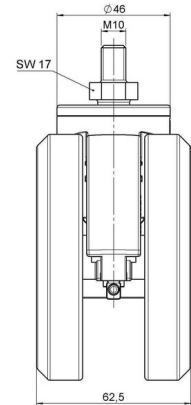

DUETTO 104 Wheel

As of: April 05, 2026

Description	Model	Carton Quantity
DUETTO K W	D100	40 pcs per Carton

Technical Details

Product Type	Furniture caster
Wheel diameter	100mm 4"
Load capacity	100kg 220 lbs.
Overall height with fixing	121mm
Wheel:	
Wheel type	Soft wheel
Wheel core / tread color	RAL 9005 Jet black / RAL 9005 Jet black
Housing:	
Housing form	unhooded, with neck diameter
Neck diameter	46mm
Housing material	High quality nylon
Housing color	RAL 9005 Jet black
Mobility concept	Freewheel
Fixing	M10x15mm Threaded stem
Description	K 100-104 X10

Fixings

Compatible with the following available fixings:

Push fit stems:

- 11x22mm with 11.4mm circlip
- 11x22mm with 11.6mm circlip
- 11x22mm with 11.8mm circlip
- 11x34mm with 11.8mm circlip
- 14x48mm with 15mm circlip

Threaded stems:

- M10x15mm
- M10x20mm
- M10x35mm
- M12x15mm
- M12x20mm
- M12x30mm

Square plates:

- 60x60mm