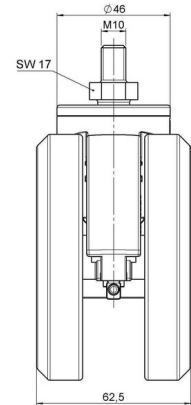

DUETTO 104 Wheel

As of: May 23, 2026

Description	Model	Carton Quantity
DUETTO K W	D100	40 pcs per Carton

Technical Details

Product Type	Furniture caster
Wheel diameter	100mm 4"
Load capacity	100kg 220 lbs.
Overall height with fixing	121mm
Wheel:	
Wheel type	Soft wheel
Wheel core / tread color	RAL 9005 Jet black / RAL 9005 Jet black
Housing:	
Housing form	unhooded, with neck diameter
Neck diameter	46mm
Housing material	High quality nylon
Housing color	RAL 9005 Jet black
Mobility concept	Freewheel
Fixing	M10x15mm Threaded stem
Description	K 100-104 X10

Fixings

Compatible with the following available fixings:

Push fit stems:

- 11x22mm with 11.4mm circlip
- 11x22mm with 11.6mm circlip
- 11x22mm with 11.8mm circlip
- 11x34mm with 11.8mm circlip
- 14x48mm with 15mm circlip

Threaded stems:

- M10x15mm
- M10x20mm
- M10x35mm
- M12x15mm
- M12x20mm
- M12x30mm

Square plates:

- 60x60mm