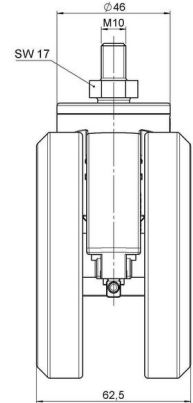

### Technical Details

Product Type	Furniture caster
Wheel diameter	100mm   4"
Load capacity	100kg   220 lbs.
Overall height with fixing	121mm
<b>Wheel:</b>	
Wheel type	Soft wheel
Wheel core / tread color	RAL 7035 Light grey / RAL 9005 Jet black
<b>Housing:</b>	
Housing form	unhooded, with neck diameter
Neck diameter	46mm
Housing material	High quality nylon
Housing color	RAL 7035 Light grey
Mobility concept	Freewheel
Fixing	M10x15mm Threaded stem
Description	K 100-104 X10

### Push fit stems:

- 11x22mm with 11.4mm circlip
- 11x22mm with 11.6mm circlip
- 11x22mm with 11.8mm circlip
- 11x34mm with 11.8mm circlip
- 14x48mm with 15mm circlip

### Threaded stems:

- M10x15mm
- M10x20mm
- M10x35mm
- M12x15mm
- M12x20mm
- M12x30mm

### Square plates:

- 60x60mm