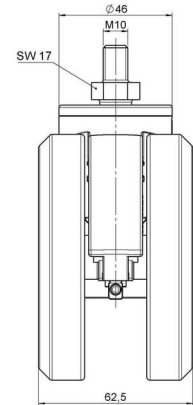

### Technical Details

Product Type	Furniture caster
Wheel diameter	100mm   4"
Load capacity	100kg   220 lbs.
Overall height with fixing	121mm
<b>Wheel:</b>	
Wheel type	Soft wheel
Wheel core / tread color	RAL 7035 Light grey / RAL 9005 Jet black
<b>Housing:</b>	
Housing form	unhooded, with neck diameter
Neck diameter	46mm
Housing material	High quality nylon
Housing color	RAL 7035 Light grey
Mobility concept	Freewheel
Fixing	M10x15mm Threaded stem
Description	K 100-104 X10

### Push fit stems:

- 11x22mm with 11.4mm circlip
- 11x22mm with 11.6mm circlip
- 11x22mm with 11.8mm circlip
- 11x34mm with 11.8mm circlip
- 14x48mm with 15mm circlip

### Threaded stems:

- M10x15mm
- M10x20mm
- M10x35mm
- M12x15mm
- M12x20mm
- M12x30mm

### Square plates:

- 60x60mm