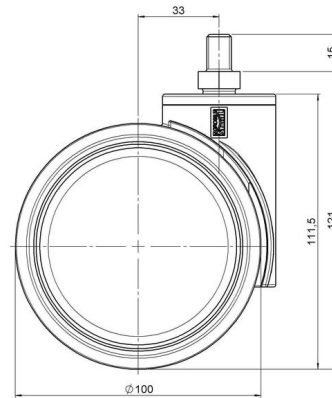

### Technical Details

Product Type	Furniture caster
Wheel diameter	100mm   4"
Load capacity	100kg   220 lbs.
Overall height with fixing	121mm
<b>Wheel:</b>	
Wheel type	Soft wheel
Wheel core / tread color	RAL 7035 Light grey / RAL 9005 Jet black
<b>Housing:</b>	
Housing form	unhooded, with neck diameter
Neck diameter	46mm
Housing material	High quality nylon
Housing color	RAL 7035 Light grey
Mobility concept	Freewheel
Fixing	M10x15mm Threaded stem
Description	K 100-104 X10

### Push fit stems:

- 11x22mm with 11.4mm circlip
- 11x22mm with 11.6mm circlip
- 11x22mm with 11.8mm circlip
- 11x34mm with 11.8mm circlip
- 14x48mm with 15mm circlip

### Threaded stems:

- M10x15mm
- M10x20mm
- M10x35mm
- M12x15mm
- M12x20mm
- M12x30mm

### Square plates:

- 60x60mm