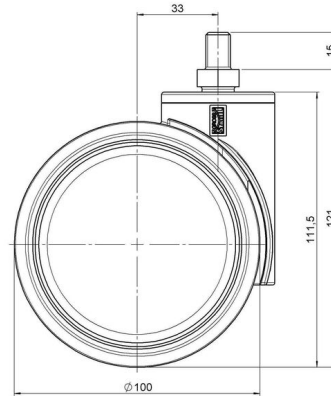

### Technical Details

Product Type	Furniture caster
Wheel diameter	100mm   4"
Load capacity	100kg   220 lbs.
Overall height with fixing	121mm
<b>Wheel:</b>	
Wheel type	Soft wheel
Wheel core / tread color	RAL 7035 Light grey / RAL 9005 Jet black
<b>Housing:</b>	
Housing form	unhooded, with neck diameter
Neck diameter	46mm
Housing material	High quality nylon
Housing color	RAL 7035 Light grey
Mobility concept	Freewheel
Fixing	M10x15mm Threaded stem
Description	K 100-104 X10

### Push fit stems:

- 11x22mm with 11.4mm circlip
- 11x22mm with 11.6mm circlip
- 11x22mm with 11.8mm circlip
- 11x34mm with 11.8mm circlip
- 14x48mm with 15mm circlip

### Threaded stems:

- M10x15mm
- M10x20mm
- M10x35mm
- M12x15mm
- M12x20mm
- M12x30mm

### Square plates:

- 60x60mm