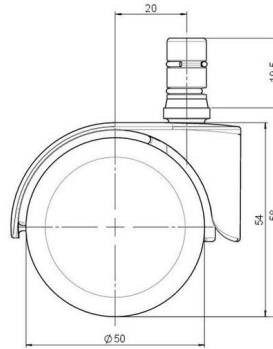

Standard D483

As of: April 08, 2026

Description	Model	Carton Quantity
DDZB483 -44X2NN	D483	100 pcs per Carton

Technical Details

Product Type	Furniture caster
Wheel diameter	50mm 2"
Load capacity	50kg 110 lbs.
Overall height with fixing	58mm
Wheel:	
Wheel type	Hard wheel
Wheel color	RAL 9005 Jet black
Housing:	
Housing form	hooded, without neck
Neck diameter	Universal neck
Housing material	Zinc die-cast
Housing color	Shiny chrome
Mobility concept	Freewheel
Fixing	No-Noise™ Stem, 11x19,5mm Push fit stem with double circlips, 11,4mm
Description	DDZB483 -44X2NN

Fixings

Compatible with the following available fixings:

No-Noise™ Stem:

- 11x19.5mm with 11.4mm circlip
- 11x19.5mm with 11.6mm circlip

Push fit stems:

- 10x22mm with 10.3mm circlip
- 10x22mm with 10.5mm circlip
- 11x19.5mm with 11.4mm circlip
- 11x19.5mm with 11.8mm circlip
- 11x22mm with 11.4mm circlip
- 11x22mm with 11.6mm circlip
- 11x22mm with 11.8mm circlip
- 11x22mm with 11.8 banded K290 4A
- 11x26mm

Threaded stems:

- M8x15mm
- M8x20mm
- M8x25mm
- M10x15mm
- M10x20mm
- M10x25mm
- M10x30mm
- M10x40mm
- M12x20mm
- 5/16-18x1"
- 5/16-18x1/2"
- 3/8-16x1"
- 5/16-18x5/8"
- 3/8-16x1/2"
- 3/8-16x5/8"

Square plates:

- 38x38mm
- 55x55mm
- 60x60mm