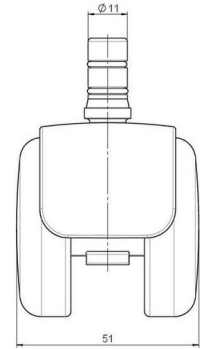

Standard D483

As of: April 08, 2026

Description	Model	Carton Quantity
DDZB483 -44X2NN	D483	100 pcs per Carton

Technical Details

Product Type	Furniture caster
Wheel diameter	50mm 2"
Load capacity	50kg 110 lbs.
Overall height with fixing	58mm
Wheel:	
Wheel type	Hard wheel
Wheel color	RAL 9005 Jet black
Housing:	
Housing form	hooded, without neck
Neck diameter	Universal neck
Housing material	Zinc die-cast
Housing color	Shiny chrome
Mobility concept	Freewheel
Fixing	No-Noise™ Stem, 11x19,5mm Push fit stem with double circlips, 11,4mm
Description	DDZB483 -44X2NN

Fixings

Compatible with the following available fixings:

No-Noise™ Stem:

- 11x19.5mm with 11.4mm circlip
- 11x19.5mm with 11.6mm circlip

Push fit stems:

- 10x22mm with 10.3mm circlip
- 10x22mm with 10.5mm circlip
- 11x19.5mm with 11.4mm circlip
- 11x19.5mm with 11.8mm circlip
- 11x22mm with 11.4mm circlip
- 11x22mm with 11.6mm circlip
- 11x22mm with 11.8mm circlip
- 11x22mm with 11.8 banded K290 4A
- 11x26mm

Threaded stems:

- M8x15mm
- M8x20mm
- M8x25mm
- M10x15mm
- M10x20mm
- M10x25mm
- M10x30mm
- M10x40mm
- M12x20mm
- 5/16-18x1"
- 5/16-18x1/2"
- 3/8-16x1"
- 5/16-18x5/8"
- 3/8-16x1/2"
- 3/8-16x5/8"

Square plates:

- 38x38mm
- 55x55mm
- 60x60mm