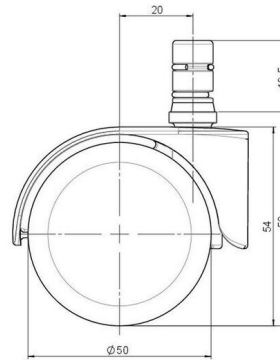

Standard D483

As of: July 07, 2026

Description	Model	Carton Quantity
DDZB483 -44X2NN	D483	100 pcs per Carton

Technical Details

Product Type	Furniture caster
Wheel diameter	50mm 2"
Load capacity	50kg 110 lbs.
Overall height with fixing	58mm
Wheel:	
Wheel type	Hard wheel
Wheel color	RAL 9005 Jet black
Housing:	
Housing form	hooded, without neck
Neck diameter	Universal neck
Housing material	Zinc die-cast
Housing color	Shiny chrome
Mobility concept	Freewheel
Fixing	No-Noise™ Stem, 11x19,5mm Push fit stem with double circlips, 11,4mm
Description	DDZB483 -44X2NN

Fixings

Compatible with the following available fixings:

No-Noise™ Stem:

- 11x19.5mm with 11.4mm circlip
- 11x19.5mm with 11.6mm circlip

Push fit stems:

- 10x22mm with 10.3mm circlip
- 10x22mm with 10.5mm circlip
- 11x19.5mm with 11.4mm circlip
- 11x19.5mm with 11.8mm circlip
- 11x22mm with 11.4mm circlip
- 11x22mm with 11.6mm circlip
- 11x22mm with 11.8mm circlip
- 11x22mm with 11.8 banded K290 4A
- 11x26mm

Threaded stems:

- M8x15mm
- M8x20mm
- M8x25mm
- M10x15mm
- M10x20mm
- M10x25mm
- M10x30mm
- M10x40mm
- M12x20mm
- 5/16-18x1"
- 5/16-18x1/2"
- 3/8-16x1"
- 5/16-18x5/8"
- 3/8-16x1/2"
- 3/8-16x5/8"

Square plates:

- 38x38mm
- 55x55mm
- 60x60mm