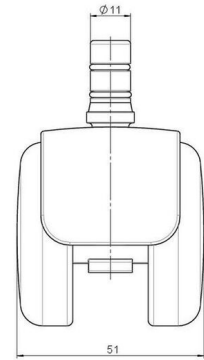

Standard D483

As of: July 07, 2026

Description	Model	Carton Quantity
DDZB483 -44X2NN	D483	100 pcs per Carton

Technical Details

Product Type	Furniture caster
Wheel diameter	50mm 2"
Load capacity	50kg 110 lbs.
Overall height with fixing	58mm
Wheel:	
Wheel type	Hard wheel
Wheel color	RAL 9005 Jet black
Housing:	
Housing form	hooded, without neck
Neck diameter	Universal neck
Housing material	Zinc die-cast
Housing color	Shiny chrome
Mobility concept	Freewheel
Fixing	No-Noise™ Stem, 11x19,5mm Push fit stem with double circlips, 11,4mm
Description	DDZB483 -44X2NN

Fixings

Compatible with the following available fixings:

No-Noise™ Stem:

- 11x19.5mm with 11.4mm circlip
- 11x19.5mm with 11.6mm circlip

Push fit stems:

- 10x22mm with 10.3mm circlip
- 10x22mm with 10.5mm circlip
- 11x19.5mm with 11.4mm circlip
- 11x19.5mm with 11.8mm circlip
- 11x22mm with 11.4mm circlip
- 11x22mm with 11.6mm circlip
- 11x22mm with 11.8mm circlip
- 11x22mm with 11.8 banded K290 4A
- 11x26mm

Threaded stems:

- M8x15mm
- M8x20mm
- M8x25mm
- M10x15mm
- M10x20mm
- M10x25mm
- M10x30mm
- M10x40mm
- M12x20mm
- 5/16-18x1"
- 5/16-18x1/2"
- 3/8-16x1"
- 5/16-18x5/8"
- 3/8-16x1/2"
- 3/8-16x5/8"

Square plates:

- 38x38mm
- 55x55mm
- 60x60mm