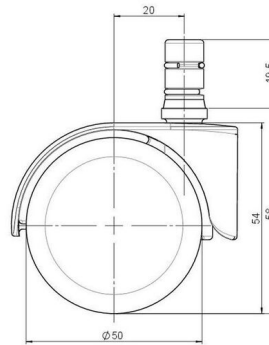

Standard D483

As of: July 07, 2026

Description	Model	Carton Quantity
DDZB483 -44X2NN	D483	100 pcs per Carton

Technical Details

Product Type	Furniture caster
Wheel diameter	50mm 2"
Load capacity	50kg 110 lbs.
Overall height with fixing	58mm
Wheel:	
Wheel type	Hard wheel
Wheel color	RAL 9005 Jet black
Housing:	
Housing form	hooded, without neck
Neck diameter	Universal neck
Housing material	Zinc die-cast
Housing color	Other
Mobility concept	Freewheel
Fixing	No-Noise™ Stem, 11x19,5mm Push fit stem with double circlips, 11,4mm
Description	DDZB483 -44X2NN

Fixings

Compatible with the following available fixings:

No-Noise™ Stem:

- 11x19.5mm with 11.4mm circlip
- 11x19.5mm with 11.6mm circlip

Push fit stems:

- 10x22mm with 10.3mm circlip
- 10x22mm with 10.5mm circlip
- 11x19.5mm with 11.4mm circlip
- 11x19.5mm with 11.8mm circlip
- 11x22mm with 11.4mm circlip
- 11x22mm with 11.6mm circlip
- 11x22mm with 11.8mm circlip
- 11x22mm with 11.8 banded K290 4A
- 11x26mm

Threaded stems:

- M8x15mm
- M8x20mm
- M8x25mm
- M10x15mm
- M10x20mm
- M10x25mm
- M10x30mm
- M10x40mm
- M12x20mm
- 5/16-18x1"
- 5/16-18x1/2"
- 3/8-16x1"
- 5/16-18x5/8"
- 3/8-16x1/2"
- 3/8-16x5/8"

Square plates:

- 38x38mm
- 55x55mm
- 60x60mm