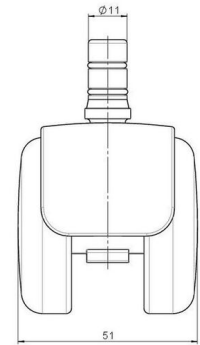

Standard D483

As of: July 07, 2026

Description	Model	Carton Quantity
DDZB483 -44X2NN	D483	100 pcs per Carton

Technical Details

Product Type	Furniture caster
Wheel diameter	50mm 2"
Load capacity	50kg 110 lbs.
Overall height with fixing	58mm
Wheel:	
Wheel type	Hard wheel
Wheel color	RAL 9005 Jet black
Housing:	
Housing form	hooded, without neck
Neck diameter	Universal neck
Housing material	Zinc die-cast
Housing color	Other
Mobility concept	Freewheel
Fixing	No-Noise™ Stem, 11x19,5mm Push fit stem with double circlips, 11,4mm
Description	DDZB483 -44X2NN

Fixings

Compatible with the following available fixings:

No-Noise™ Stem:

- 11x19.5mm with 11.4mm circlip
- 11x19.5mm with 11.6mm circlip

Push fit stems:

- 10x22mm with 10.3mm circlip
- 10x22mm with 10.5mm circlip
- 11x19.5mm with 11.4mm circlip
- 11x19.5mm with 11.8mm circlip
- 11x22mm with 11.4mm circlip
- 11x22mm with 11.6mm circlip
- 11x22mm with 11.8mm circlip
- 11x22mm with 11.8 banded K290 4A
- 11x26mm

Threaded stems:

- M8x15mm
- M8x20mm
- M8x25mm
- M10x15mm
- M10x20mm
- M10x25mm
- M10x30mm
- M10x40mm
- M12x20mm
- 5/16-18x1"
- 5/16-18x1/2"
- 3/8-16x1"
- 5/16-18x5/8"
- 3/8-16x1/2"
- 3/8-16x5/8"

Square plates:

- 38x38mm
- 55x55mm
- 60x60mm