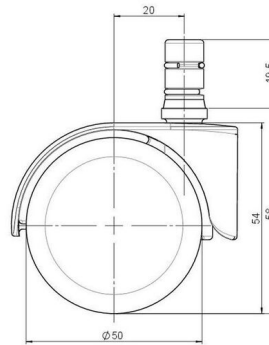

Standard D483

As of: April 06, 2026

Description	Model	Carton Quantity
DDZB483 -44X2NN	D483	100 pcs per Carton

Technical Details

Product Type	Furniture caster
Wheel diameter	50mm 2"
Load capacity	50kg 110 lbs.
Overall height with fixing	58mm
Wheel:	
Wheel type	Hard wheel
Wheel color	RAL 9005 Jet black
Housing:	
Housing form	hooded, without neck
Neck diameter	Universal neck
Housing material	Zinc die-cast
Housing color	Other
Mobility concept	Freewheel
Fixing	No-Noise™ Stem, 11x19,5mm Push fit stem with double circlips, 11,4mm
Description	DDZB483 -44X2NN

Fixings

Compatible with the following available fixings:

No-Noise™ Stem:

- 11x19.5mm with 11.4mm circlip
- 11x19.5mm with 11.6mm circlip

Push fit stems:

- 10x22mm with 10.3mm circlip
- 10x22mm with 10.5mm circlip
- 11x19.5mm with 11.4mm circlip
- 11x19.5mm with 11.8mm circlip
- 11x22mm with 11.4mm circlip
- 11x22mm with 11.6mm circlip
- 11x22mm with 11.8mm circlip
- 11x22mm with 11.8 banded K290 4A
- 11x26mm

Threaded stems:

- M8x15mm
- M8x20mm
- M8x25mm
- M10x15mm
- M10x20mm
- M10x25mm
- M10x30mm
- M10x40mm
- M12x20mm
- 5/16-18x1"
- 5/16-18x1/2"
- 3/8-16x1"
- 5/16-18x5/8"
- 3/8-16x1/2"
- 3/8-16x5/8"

Square plates:

- 38x38mm
- 55x55mm
- 60x60mm