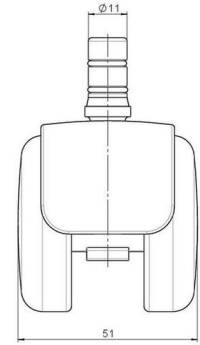

Standard D483

As of: July 07, 2026

Description	Model	Carton Quantity
DDZB483 -44X2NN	D483	100 pcs per Carton

Technical Details

Product Type	Furniture caster
Wheel diameter	50mm 2"
Load capacity	50kg 110 lbs.
Overall height with fixing	58mm
Wheel:	
Wheel type	Hard wheel
Wheel color	RAL 9005 Jet black
Housing:	
Housing form	hooded, without neck
Neck diameter	Universal neck
Housing material	Zinc die-cast
Housing color	Other
Mobility concept	Freewheel
Fixing	No-Noise™ Stem, 11x19,5mm Push fit stem with double circlips, 11,4mm
Description	DDZB483 -44X2NN

Fixings

Compatible with the following available fixings:

No-Noise™ Stem:

- 11x19.5mm with 11.4mm circlip
- 11x19.5mm with 11.6mm circlip

Push fit stems:

- 10x22mm with 10.3mm circlip
- 10x22mm with 10.5mm circlip
- 11x19.5mm with 11.4mm circlip
- 11x19.5mm with 11.8mm circlip
- 11x22mm with 11.4mm circlip
- 11x22mm with 11.6mm circlip
- 11x22mm with 11.8mm circlip
- 11x22mm with 11.8 banded K290 4A
- 11x26mm

Threaded stems:

- M8x15mm
- M8x20mm
- M8x25mm
- M10x15mm
- M10x20mm
- M10x25mm
- M10x30mm
- M10x40mm
- M12x20mm
- 5/16-18x1"
- 5/16-18x1/2"
- 3/8-16x1"
- 5/16-18x5/8"
- 3/8-16x1/2"
- 3/8-16x5/8"

Square plates:

- 38x38mm
- 55x55mm
- 60x60mm