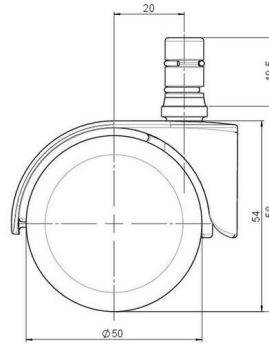

Standard D483

As of: July 07, 2026

Description	Model	Carton Quantity
DDZB483 -44X2NN	D483	100 pcs per Carton

Technical Details

Product Type	Furniture caster
Wheel diameter	50mm 2"
Load capacity	50kg 110 lbs.
Overall height with fixing	58mm
Wheel:	
Wheel type	Hard wheel
Wheel color	RAL 9005 Jet black
Housing:	
Housing form	hooded, without neck
Neck diameter	Universal neck
Housing material	Zinc die-cast
Housing color	Other
Mobility concept	Freewheel
Fixing	No-Noise™ Stem, 11x19,5mm Push fit stem with double circlips, 11,4mm
Description	DDZB483 -44X2NN

Fixings

Compatible with the following available fixings:

No-Noise™ Stem:

- 11x19.5mm with 11.4mm circlip
- 11x19.5mm with 11.6mm circlip

Push fit stems:

- 10x22mm with 10.3mm circlip
- 10x22mm with 10.5mm circlip
- 11x19.5mm with 11.4mm circlip
- 11x19.5mm with 11.8mm circlip
- 11x22mm with 11.4mm circlip
- 11x22mm with 11.6mm circlip
- 11x22mm with 11.8mm circlip
- 11x22mm with 11.8 banded K290 4A
- 11x26mm

Threaded stems:

- M8x15mm
- M8x20mm
- M8x25mm
- M10x15mm
- M10x20mm
- M10x25mm
- M10x30mm
- M10x40mm
- M12x20mm
- 5/16-18x1"
- 5/16-18x1/2"
- 3/8-16x1"
- 5/16-18x5/8"
- 3/8-16x1/2"
- 3/8-16x5/8"

Square plates:

- 38x38mm
- 55x55mm
- 60x60mm