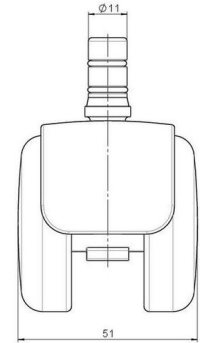

Standard D483

As of: May 23, 2026

Description	Model	Carton Quantity
DDZB483 -44X2NN	D483	100 pcs per Carton

Technical Details

Product Type	Furniture caster
Wheel diameter	50mm 2"
Load capacity	50kg 110 lbs.
Overall height with fixing	58mm
Wheel:	
Wheel type	Hard wheel
Wheel color	RAL 9005 Jet black
Housing:	
Housing form	hooded, without neck
Neck diameter	Universal neck
Housing material	Zinc die-cast
Housing color	Other
Mobility concept	Freewheel
Fixing	No-Noise™ Stem, 11x19,5mm Push fit stem with double circlips, 11,4mm
Description	DDZB483 -44X2NN

Fixings

Compatible with the following available fixings:

No-Noise™ Stem:

- 11x19.5mm with 11.4mm circlip
- 11x19.5mm with 11.6mm circlip

Push fit stems:

- 10x22mm with 10.3mm circlip
- 10x22mm with 10.5mm circlip
- 11x19.5mm with 11.4mm circlip
- 11x19.5mm with 11.8mm circlip
- 11x22mm with 11.4mm circlip
- 11x22mm with 11.6mm circlip
- 11x22mm with 11.8mm circlip
- 11x22mm with 11.8 banded K290 4A
- 11x26mm

Threaded stems:

- M8x15mm
- M8x20mm
- M8x25mm
- M10x15mm
- M10x20mm
- M10x25mm
- M10x30mm
- M10x40mm
- M12x20mm
- 5/16-18x1"
- 5/16-18x1/2"
- 3/8-16x1"
- 5/16-18x5/8"
- 3/8-16x1/2"
- 3/8-16x5/8"

Square plates:

- 38x38mm
- 55x55mm
- 60x60mm