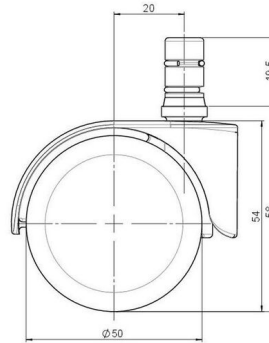

Standard D483

As of: May 23, 2026

Description	Model	Carton Quantity
DDZB483 -44X2NN	D483	100 pcs per Carton

Technical Details

Product Type	Furniture caster
Wheel diameter	50mm 2"
Load capacity	50kg 110 lbs.
Overall height with fixing	58mm
Wheel:	
Wheel type	Hard wheel
Wheel color	RAL 9005 Jet black
Housing:	
Housing form	hooded, without neck
Neck diameter	Universal neck
Housing material	Zinc die-cast
Housing color	Other
Mobility concept	Freewheel
Fixing	No-Noise™ Stem, 11x19,5mm Push fit stem with double circlips, 11,4mm
Description	DDZB483 -44X2NN

Fixings

Compatible with the following available fixings:

No-Noise™ Stem:

- 11x19.5mm with 11.4mm circlip
- 11x19.5mm with 11.6mm circlip

Push fit stems:

- 10x22mm with 10.3mm circlip
- 10x22mm with 10.5mm circlip
- 11x19.5mm with 11.4mm circlip
- 11x19.5mm with 11.8mm circlip
- 11x22mm with 11.4mm circlip
- 11x22mm with 11.6mm circlip
- 11x22mm with 11.8mm circlip
- 11x22mm with 11.8 banded K290 4A
- 11x26mm

Threaded stems:

- M8x15mm
- M8x20mm
- M8x25mm
- M10x15mm
- M10x20mm
- M10x25mm
- M10x30mm
- M10x40mm
- M12x20mm
- 5/16-18x1"
- 5/16-18x1/2"
- 3/8-16x1"
- 5/16-18x5/8"
- 3/8-16x1/2"
- 3/8-16x5/8"

Square plates:

- 38x38mm
- 55x55mm
- 60x60mm