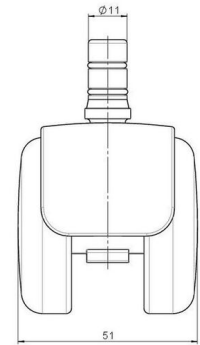

Standard D483

As of: April 06, 2026

Description	Model	Carton Quantity
DDZB483 -44X2NN	D483	100 pcs per Carton

Technical Details

Product Type	Furniture caster
Wheel diameter	50mm 2"
Load capacity	50kg 110 lbs.
Overall height with fixing	58mm
Wheel:	
Wheel type	Hard wheel
Wheel color	RAL 9005 Jet black
Housing:	
Housing form	hooded, without neck
Neck diameter	Universal neck
Housing material	Zinc die-cast
Housing color	Other
Mobility concept	Freewheel
Fixing	No-Noise™ Stem, 11x19,5mm Push fit stem with double circlips, 11,4mm
Description	DDZB483 -44X2NN

Fixings

Compatible with the following available fixings:

No-Noise™ Stem:

- 11x19.5mm with 11.4mm circlip
- 11x19.5mm with 11.6mm circlip

Push fit stems:

- 10x22mm with 10.3mm circlip
- 10x22mm with 10.5mm circlip
- 11x19.5mm with 11.4mm circlip
- 11x19.5mm with 11.8mm circlip
- 11x22mm with 11.4mm circlip
- 11x22mm with 11.6mm circlip
- 11x22mm with 11.8mm circlip
- 11x22mm with 11.8 banded K290 4A
- 11x26mm

Threaded stems:

- M8x15mm
- M8x20mm
- M8x25mm
- M10x15mm
- M10x20mm
- M10x25mm
- M10x30mm
- M10x40mm
- M12x20mm
- 5/16-18x1"
- 5/16-18x1/2"
- 3/8-16x1"
- 5/16-18x5/8"
- 3/8-16x1/2"
- 3/8-16x5/8"

Square plates:

- 38x38mm
- 55x55mm
- 60x60mm