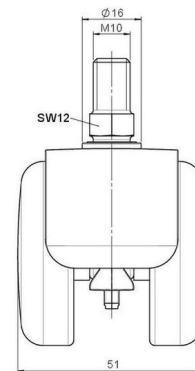

Standard D087

As of: July 07, 2026

Description	Model	Carton Quantity
DDZB 87 -44 X10	D087	100 pcs per Carton

Technical Details

Product Type	Furniture caster
Wheel diameter	50mm 2"
Load capacity	50kg 110 lbs.
Overall height with fixing	63mm
Wheel:	
Wheel type	Hard wheel
Wheel color	RAL 9005 Jet black
Housing:	
Housing form	hooded, with neck diameter
Neck diameter	16mm
Housing material	Zinc die-cast
Housing color	Matte chrome
Mobility concept	Freewheel
Fixing	M10x15mm Threaded stem
Description	DDZB 87 -44 X10

Fixings

Compatible with the following available fixings:

No-Noise™ Stem:

- 11x19.5mm with 11.4mm circlip
- 11x19.5mm with 11.6mm circlip

Push fit stems:

- 10x22mm with 10.3mm circlip
- 10x22mm with 10.5mm circlip
- 11x19.5mm with 11.4mm circlip
- 11x19.5mm with 11.8mm circlip
- 11x22mm with 11.4mm circlip
- 11x22mm with 11.6mm circlip
- 11x22mm with 11.8mm circlip
- 11x22mm with 11.8 banded K290 4A
- 11x26mm

Threaded stems:

- M8x15mm
- M8x20mm
- M8x25mm
- M10x15mm
- M10x20mm
- M10x25mm
- M10x30mm
- M10x40mm
- M12x20mm
- 5/16-18x1"
- 5/16-18x1/2"
- 3/8-16x1"
- 5/16-18x5/8"
- 3/8-16x1/2"
- 3/8-16x5/8"

Square plates:

- 38x38mm
- 55x55mm
- 60x60mm