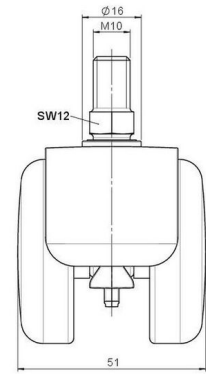

Standard D087

As of: July 07, 2026

Description	Model	Carton Quantity
DDZB 87 -44 X10	D087	100 pcs per Carton

Technical Details

Product Type	Furniture caster
Wheel diameter	50mm 2"
Load capacity	50kg 110 lbs.
Overall height with fixing	63mm
Wheel:	
Wheel type	Hard wheel
Wheel color	RAL 9005 Jet black
Housing:	
Housing form	hooded, with neck diameter
Neck diameter	16mm
Housing material	Zinc die-cast
Housing color	Matte chrome
Mobility concept	Freewheel
Fixing	M10x15mm Threaded stem
Description	DDZB 87 -44 X10

Fixings

Compatible with the following available fixings:

No-Noise™ Stem:

- 11x19.5mm with 11.4mm circlip
- 11x19.5mm with 11.6mm circlip

Push fit stems:

- 10x22mm with 10.3mm circlip
- 10x22mm with 10.5mm circlip
- 11x19.5mm with 11.4mm circlip
- 11x19.5mm with 11.8mm circlip
- 11x22mm with 11.4mm circlip
- 11x22mm with 11.6mm circlip
- 11x22mm with 11.8mm circlip
- 11x22mm with 11.8 banded K290 4A
- 11x26mm

Threaded stems:

- M8x15mm
- M8x20mm
- M8x25mm
- M10x15mm
- M10x20mm
- M10x25mm
- M10x30mm
- M10x40mm
- M12x20mm
- 5/16-18x1"
- 5/16-18x1/2"
- 3/8-16x1"
- 5/16-18x5/8"
- 3/8-16x1/2"
- 3/8-16x5/8"

Square plates:

- 38x38mm
- 55x55mm
- 60x60mm