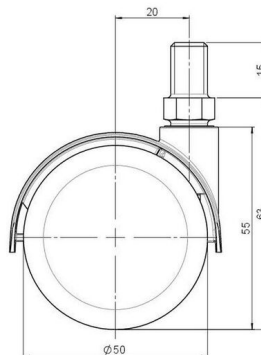

Standard D087

As of: July 07, 2026

Description	Model	Carton Quantity
DDZB 87 -44 X10	D087	100 pcs per Carton

Technical Details

Product Type	Furniture caster
Wheel diameter	50mm 2"
Load capacity	50kg 110 lbs.
Overall height with fixing	63mm
Wheel:	
Wheel type	Hard wheel
Wheel color	RAL 9005 Jet black
Housing:	
Housing form	hooded, with neck diameter
Neck diameter	16mm
Housing material	Zinc die-cast
Housing color	Matte chrome
Mobility concept	Freewheel
Fixing	M10x15mm Threaded stem
Description	DDZB 87 -44 X10

Fixings

Compatible with the following available fixings:

No-Noise™ Stem:

- 11x19.5mm with 11.4mm circlip
- 11x19.5mm with 11.6mm circlip

Push fit stems:

- 10x22mm with 10.3mm circlip
- 10x22mm with 10.5mm circlip
- 11x19.5mm with 11.4mm circlip
- 11x19.5mm with 11.8mm circlip
- 11x22mm with 11.4mm circlip
- 11x22mm with 11.6mm circlip
- 11x22mm with 11.8mm circlip
- 11x22mm with 11.8 banded K290 4A
- 11x26mm

Threaded stems:

- M8x15mm
- M8x20mm
- M8x25mm
- M10x15mm
- M10x20mm
- M10x25mm
- M10x30mm
- M10x40mm
- M12x20mm
- 5/16-18x1"
- 5/16-18x1/2"
- 3/8-16x1"
- 5/16-18x5/8"
- 3/8-16x1/2"
- 3/8-16x5/8"

Square plates:

- 38x38mm
- 55x55mm
- 60x60mm