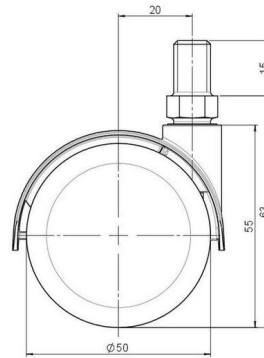

Standard D087

As of: July 07, 2026

Description	Model	Carton Quantity
DDZB 87 -44 X10	D087	100 pcs per Carton

Technical Details

Product Type	Furniture caster
Wheel diameter	50mm 2"
Load capacity	50kg 110 lbs.
Overall height with fixing	63mm
Wheel:	
Wheel type	Hard wheel
Wheel color	RAL 9005 Jet black
Housing:	
Housing form	hooded, with neck diameter
Neck diameter	16mm
Housing material	Zinc die-cast
Housing color	Matte chrome
Mobility concept	Freewheel
Fixing	M10x15mm Threaded stem
Description	DDZB 87 -44 X10

Fixings

Compatible with the following available fixings:

No-Noise™ Stem:

- 11x19.5mm with 11.4mm circlip
- 11x19.5mm with 11.6mm circlip

Push fit stems:

- 10x22mm with 10.3mm circlip
- 10x22mm with 10.5mm circlip
- 11x19.5mm with 11.4mm circlip
- 11x19.5mm with 11.8mm circlip
- 11x22mm with 11.4mm circlip
- 11x22mm with 11.6mm circlip
- 11x22mm with 11.8mm circlip
- 11x22mm with 11.8 banded K290 4A
- 11x26mm

Threaded stems:

- M8x15mm
- M8x20mm
- M8x25mm
- M10x15mm
- M10x20mm
- M10x25mm
- M10x30mm
- M10x40mm
- M12x20mm
- 5/16-18x1"
- 5/16-18x1/2"
- 3/8-16x1"
- 5/16-18x5/8"
- 3/8-16x1/2"
- 3/8-16x5/8"

Square plates:

- 38x38mm
- 55x55mm
- 60x60mm