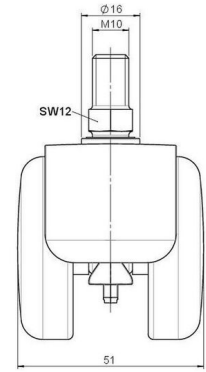

Standard D087

As of: May 23, 2026

Description	Model	Carton Quantity
DDZB 87 -44 X10	D087	100 pcs per Carton

Technical Details

Product Type	Furniture caster
Wheel diameter	50mm 2"
Load capacity	50kg 110 lbs.
Overall height with fixing	63mm
Wheel:	
Wheel type	Hard wheel
Wheel color	RAL 9005 Jet black
Housing:	
Housing form	hooded, with neck diameter
Neck diameter	16mm
Housing material	Zinc die-cast
Housing color	RAL 9005 Jet black
Mobility concept	Freewheel
Fixing	M10x15mm Threaded stem
Description	DDZB 87 -44 X10

Fixings

Compatible with the following available fixings:

No-Noise™ Stem:

- 11x19.5mm with 11.4mm circlip
- 11x19.5mm with 11.6mm circlip

Push fit stems:

- 10x22mm with 10.3mm circlip
- 10x22mm with 10.5mm circlip
- 11x19.5mm with 11.4mm circlip
- 11x19.5mm with 11.8mm circlip
- 11x22mm with 11.4mm circlip
- 11x22mm with 11.6mm circlip
- 11x22mm with 11.8mm circlip
- 11x22mm with 11.8 banded K290 4A
- 11x26mm

Threaded stems:

- M8x15mm
- M8x20mm
- M8x25mm
- M10x15mm
- M10x20mm
- M10x25mm
- M10x30mm
- M10x40mm
- M12x20mm
- 5/16-18x1"
- 5/16-18x1/2"
- 3/8-16x1"
- 5/16-18x5/8"
- 3/8-16x1/2"
- 3/8-16x5/8"

Square plates:

- 38x38mm
- 55x55mm
- 60x60mm