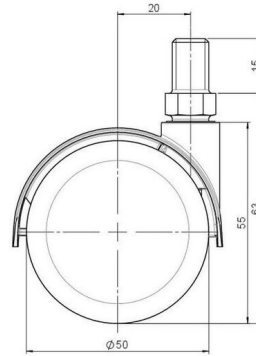

Standard D087

As of: April 02, 2026

Description	Model	Carton Quantity
DDZB 87 -44 X10	D087	100 pcs per Carton

Technical Details

Product Type	Furniture caster
Wheel diameter	50mm 2"
Load capacity	50kg 110 lbs.
Overall height with fixing	63mm
Wheel:	
Wheel type	Hard wheel
Wheel color	RAL 9005 Jet black
Housing:	
Housing form	hooded, with neck diameter
Neck diameter	16mm
Housing material	Zinc die-cast
Housing color	RAL 9005 Jet black
Mobility concept	Freewheel
Fixing	M10x15mm Threaded stem
Description	DDZB 87 -44 X10

Fixings

Compatible with the following available fixings:

No-Noise™ Stem:

- 11x19.5mm with 11.4mm circlip
- 11x19.5mm with 11.6mm circlip

Push fit stems:

- 10x22mm with 10.3mm circlip
- 10x22mm with 10.5mm circlip
- 11x19.5mm with 11.4mm circlip
- 11x19.5mm with 11.8mm circlip
- 11x22mm with 11.4mm circlip
- 11x22mm with 11.6mm circlip
- 11x22mm with 11.8mm circlip
- 11x22mm with 11.8 banded K290 4A
- 11x26mm

Threaded stems:

- M8x15mm
- M8x20mm
- M8x25mm
- M10x15mm
- M10x20mm
- M10x25mm
- M10x30mm
- M10x40mm
- M12x20mm
- 5/16-18x1"
- 5/16-18x1/2"
- 3/8-16x1"
- 5/16-18x5/8"
- 3/8-16x1/2"
- 3/8-16x5/8"

Square plates:

- 38x38mm
- 55x55mm
- 60x60mm