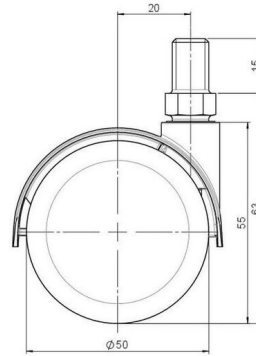

Standard D087

As of: May 23, 2026

Description	Model	Carton Quantity
DDZB 87 -44 X10	D087	100 pcs per Carton

Technical Details

Product Type	Furniture caster
Wheel diameter	50mm 2"
Load capacity	50kg 110 lbs.
Overall height with fixing	63mm
Wheel:	
Wheel type	Hard wheel
Wheel color	RAL 9005 Jet black
Housing:	
Housing form	hooded, with neck diameter
Neck diameter	16mm
Housing material	Zinc die-cast
Housing color	RAL 9005 Jet black
Mobility concept	Freewheel
Fixing	M10x15mm Threaded stem
Description	DDZB 87 -44 X10

Fixings

Compatible with the following available fixings:

No-Noise™ Stem:

- 11x19.5mm with 11.4mm circlip
- 11x19.5mm with 11.6mm circlip

Push fit stems:

- 10x22mm with 10.3mm circlip
- 10x22mm with 10.5mm circlip
- 11x19.5mm with 11.4mm circlip
- 11x19.5mm with 11.8mm circlip
- 11x22mm with 11.4mm circlip
- 11x22mm with 11.6mm circlip
- 11x22mm with 11.8mm circlip
- 11x22mm with 11.8 banded K290 4A
- 11x26mm

Threaded stems:

- M8x15mm
- M8x20mm
- M8x25mm
- M10x15mm
- M10x20mm
- M10x25mm
- M10x30mm
- M10x40mm
- M12x20mm
- 5/16-18x1"
- 5/16-18x1/2"
- 3/8-16x1"
- 5/16-18x5/8"
- 3/8-16x1/2"
- 3/8-16x5/8"

Square plates:

- 38x38mm
- 55x55mm
- 60x60mm