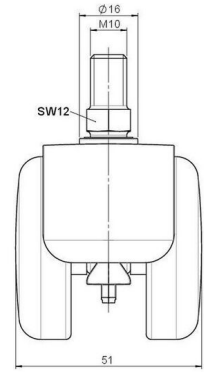

Standard D087

As of: April 02, 2026

Description	Model	Carton Quantity
DDZB 87 -44 X10	D087	100 pcs per Carton

Technical Details

Product Type	Furniture caster
Wheel diameter	50mm 2"
Load capacity	50kg 110 lbs.
Overall height with fixing	63mm
Wheel:	
Wheel type	Hard wheel
Wheel color	RAL 9005 Jet black
Housing:	
Housing form	hooded, with neck diameter
Neck diameter	16mm
Housing material	Zinc die-cast
Housing color	RAL 9005 Jet black
Mobility concept	Freewheel
Fixing	M10x15mm Threaded stem
Description	DDZB 87 -44 X10

Fixings

Compatible with the following available fixings:

No-Noise™ Stem:

- 11x19.5mm with 11.4mm circlip
- 11x19.5mm with 11.6mm circlip

Push fit stems:

- 10x22mm with 10.3mm circlip
- 10x22mm with 10.5mm circlip
- 11x19.5mm with 11.4mm circlip
- 11x19.5mm with 11.8mm circlip
- 11x22mm with 11.4mm circlip
- 11x22mm with 11.6mm circlip
- 11x22mm with 11.8mm circlip
- 11x22mm with 11.8 banded K290 4A
- 11x26mm

Threaded stems:

- M8x15mm
- M8x20mm
- M8x25mm
- M10x15mm
- M10x20mm
- M10x25mm
- M10x30mm
- M10x40mm
- M12x20mm
- 5/16-18x1"
- 5/16-18x1/2"
- 3/8-16x1"
- 5/16-18x5/8"
- 3/8-16x1/2"
- 3/8-16x5/8"

Square plates:

- 38x38mm
- 55x55mm
- 60x60mm