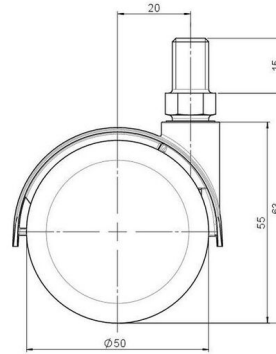

## Technical Details

Product Type	Furniture caster
Wheel diameter	50mm   2"
Load capacity	50kg   110 lbs.
Overall height with fixing	63mm
<b>Wheel:</b>	
Wheel type	Hard wheel
Wheel color	RAL 9005 Jet black
<b>Housing:</b>	
Housing form	hooded, with neck diameter
Neck diameter	16mm
Housing material	Zinc die-cast
Housing color	Shiny chrome
Mobility concept	Freewheel
Fixing	M10x15mm Threaded stem
Description	DDZB 87 -44 X10

### No-Noise™ Stem:

- 11x19.5mm with 11.4mm circlip
- 11x19.5mm with 11.6mm circlip

### Threaded stems:

- M8x15mm
- M8x20mm
- M8x25mm
- M10x15mm
- M10x20mm
- M10x25mm
- M10x30mm
- M10x40mm
- M12x20mm
- 5/16-18x1"
- 5/16-18x1/2"
- 3/8-16x1"
- 5/16-18x5/8"
- 3/8-16x1/2"
- 3/8-16x5/8"

### Square plates:

- 38x38mm
- 55x55mm
- 60x60mm