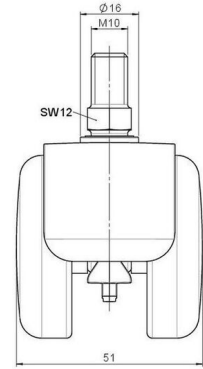

## Technical Details

Product Type	Furniture caster
Wheel diameter	50mm   2"
Load capacity	50kg   110 lbs.
Overall height with fixing	63mm
<b>Wheel:</b>	
Wheel type	Hard wheel
Wheel color	RAL 9005 Jet black
<b>Housing:</b>	
Housing form	hooded, with neck diameter
Neck diameter	16mm
Housing material	Zinc die-cast
Housing color	Shiny chrome
Mobility concept	Freewheel
Fixing	M10x15mm Threaded stem
Description	DDZB 87 -44 X10

### No-Noise™ Stem:

- 11x19.5mm with 11.4mm circlip
- 11x19.5mm with 11.6mm circlip

### Threaded stems:

- M8x15mm
- M8x20mm
- M8x25mm
- M10x15mm
- M10x20mm
- M10x25mm
- M10x30mm
- M10x40mm
- M12x20mm
- 5/16-18x1"
- 5/16-18x1/2"
- 3/8-16x1"
- 5/16-18x5/8"
- 3/8-16x1/2"
- 3/8-16x5/8"

### Square plates:

- 38x38mm
- 55x55mm
- 60x60mm