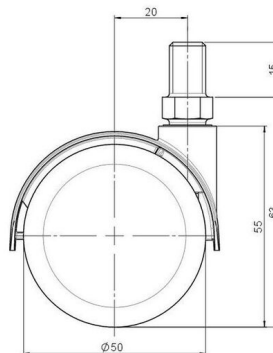

Standard D087

As of: May 23, 2026

Description	Model	Carton Quantity
DDZB 87 -44 X10	D087	100 pcs per Carton

Technical Details

Product Type	Furniture caster
Wheel diameter	50mm 2"
Load capacity	50kg 110 lbs.
Overall height with fixing	63mm
Wheel:	
Wheel type	Hard wheel
Wheel color	RAL 9005 Jet black
Housing:	
Housing form	hooded, with neck diameter
Neck diameter	16mm
Housing material	Zinc die-cast
Housing color	Shiny chrome
Mobility concept	Freewheel
Fixing	M10x15mm Threaded stem
Description	DDZB 87 -44 X10

Fixings

Compatible with the following available fixings:

No-Noise™ Stem:

- 11x19.5mm with 11.4mm circlip
- 11x19.5mm with 11.6mm circlip

Push fit stems:

- 10x22mm with 10.3mm circlip
- 10x22mm with 10.5mm circlip
- 11x19.5mm with 11.4mm circlip
- 11x19.5mm with 11.8mm circlip
- 11x22mm with 11.4mm circlip
- 11x22mm with 11.6mm circlip
- 11x22mm with 11.8mm circlip
- 11x22mm with 11.8 banded K290 4A
- 11x26mm

Threaded stems:

- M8x15mm
- M8x20mm
- M8x25mm
- M10x15mm
- M10x20mm
- M10x25mm
- M10x30mm
- M10x40mm
- M12x20mm
- 5/16-18x1"
- 5/16-18x1/2"
- 3/8-16x1"
- 5/16-18x5/8"
- 3/8-16x1/2"
- 3/8-16x5/8"

Square plates:

- 38x38mm
- 55x55mm
- 60x60mm