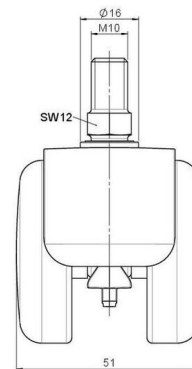

Standard D087

As of: May 23, 2026

Description	Model	Carton Quantity
DDZB 87 -44 X10	D087	100 pcs per Carton

Technical Details

Product Type	Furniture caster
Wheel diameter	50mm 2"
Load capacity	50kg 110 lbs.
Overall height with fixing	63mm
Wheel:	
Wheel type	Hard wheel
Wheel color	RAL 9005 Jet black
Housing:	
Housing form	hooded, with neck diameter
Neck diameter	16mm
Housing material	Zinc die-cast
Housing color	Shiny chrome
Mobility concept	Freewheel
Fixing	M10x15mm Threaded stem
Description	DDZB 87 -44 X10

Fixings

Compatible with the following available fixings:

No-Noise™ Stem:

- 11x19.5mm with 11.4mm circlip
- 11x19.5mm with 11.6mm circlip

Push fit stems:

- 10x22mm with 10.3mm circlip
- 10x22mm with 10.5mm circlip
- 11x19.5mm with 11.4mm circlip
- 11x19.5mm with 11.8mm circlip
- 11x22mm with 11.4mm circlip
- 11x22mm with 11.6mm circlip
- 11x22mm with 11.8mm circlip
- 11x22mm with 11.8 banded K290 4A
- 11x26mm

Threaded stems:

- M8x15mm
- M8x20mm
- M8x25mm
- M10x15mm
- M10x20mm
- M10x25mm
- M10x30mm
- M10x40mm
- M12x20mm
- 5/16-18x1"
- 5/16-18x1/2"
- 3/8-16x1"
- 5/16-18x5/8"
- 3/8-16x1/2"
- 3/8-16x5/8"

Square plates:

- 38x38mm
- 55x55mm
- 60x60mm