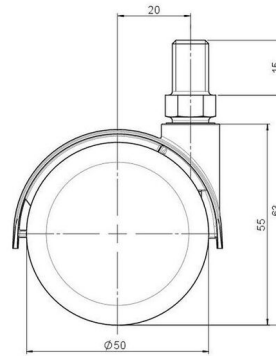

Standard D087

As of: April 02, 2026

Description	Model	Carton Quantity
DDZB 87 -44 X10	D087	100 pcs per Carton

Technical Details

Product Type	Furniture caster
Wheel diameter	50mm 2"
Load capacity	50kg 110 lbs.
Overall height with fixing	63mm
Wheel:	
Wheel type	Hard wheel
Wheel color	RAL 9005 Jet black
Housing:	
Housing form	hooded, with neck diameter
Neck diameter	16mm
Housing material	Zinc die-cast
Housing color	Shiny chrome
Mobility concept	Freewheel
Fixing	M10x15mm Threaded stem
Description	DDZB 87 -44 X10

Fixings

Compatible with the following available fixings:

No-Noise™ Stem:

- 11x19.5mm with 11.4mm circlip
- 11x19.5mm with 11.6mm circlip

Push fit stems:

- 10x22mm with 10.3mm circlip
- 10x22mm with 10.5mm circlip
- 11x19.5mm with 11.4mm circlip
- 11x19.5mm with 11.8mm circlip
- 11x22mm with 11.4mm circlip
- 11x22mm with 11.6mm circlip
- 11x22mm with 11.8mm circlip
- 11x22mm with 11.8 banded K290 4A
- 11x26mm

Threaded stems:

- M8x15mm
- M8x20mm
- M8x25mm
- M10x15mm
- M10x20mm
- M10x25mm
- M10x30mm
- M10x40mm
- M12x20mm
- 5/16-18x1"
- 5/16-18x1/2"
- 3/8-16x1"
- 5/16-18x5/8"
- 3/8-16x1/2"
- 3/8-16x5/8"

Square plates:

- 38x38mm
- 55x55mm
- 60x60mm