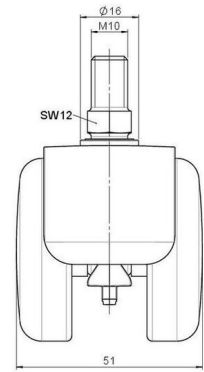

Standard D087

As of: April 02, 2026

Description	Model	Carton Quantity
DDZB 87 -44 X10	D087	100 pcs per Carton

Technical Details

Product Type	Furniture caster
Wheel diameter	50mm 2"
Load capacity	50kg 110 lbs.
Overall height with fixing	63mm
Wheel:	
Wheel type	Hard wheel
Wheel color	RAL 9005 Jet black
Housing:	
Housing form	hooded, with neck diameter
Neck diameter	16mm
Housing material	Zinc die-cast
Housing color	Shiny chrome
Mobility concept	Freewheel
Fixing	M10x15mm Threaded stem
Description	DDZB 87 -44 X10

Fixings

Compatible with the following available fixings:

No-Noise™ Stem:

- 11x19.5mm with 11.4mm circlip
- 11x19.5mm with 11.6mm circlip

Push fit stems:

- 10x22mm with 10.3mm circlip
- 10x22mm with 10.5mm circlip
- 11x19.5mm with 11.4mm circlip
- 11x19.5mm with 11.8mm circlip
- 11x22mm with 11.4mm circlip
- 11x22mm with 11.6mm circlip
- 11x22mm with 11.8mm circlip
- 11x22mm with 11.8 banded K290 4A
- 11x26mm

Threaded stems:

- M8x15mm
- M8x20mm
- M8x25mm
- M10x15mm
- M10x20mm
- M10x25mm
- M10x30mm
- M10x40mm
- M12x20mm
- 5/16-18x1"
- 5/16-18x1/2"
- 3/8-16x1"
- 5/16-18x5/8"
- 3/8-16x1/2"
- 3/8-16x5/8"

Square plates:

- 38x38mm
- 55x55mm
- 60x60mm