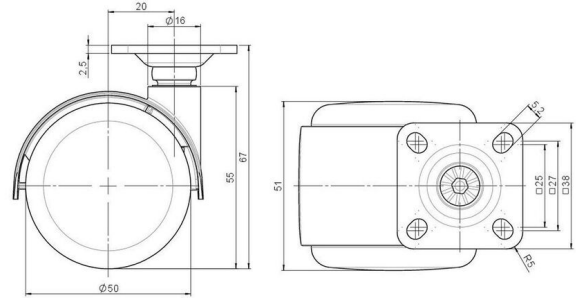

Standard D087

As of: July 07, 2026

Description	Model	Carton Quantity
DDZB 87 -44 X 1	D087	100 pcs per Carton

Technical Details

Product Type	Furniture caster
Wheel diameter	50mm 2"
Load capacity	50kg 110 lbs.
Overall height with fixing	67mm
Wheel:	
Wheel type	Hard wheel
Wheel color	RAL 9005 Jet black
Housing:	
Housing form	hooded, with neck diameter
Neck diameter	16mm
Housing material	Zinc die-cast
Housing color	Shiny chrome
Mobility concept	Freewheel
Fixing	38x38mm Plate
Description	DDZB 87 -44 X 1

Fixings

Compatible with the following available fixings:

No-Noise™ Stem:

- 11x19.5mm with 11.4mm circlip
- 11x19.5mm with 11.6mm circlip

Push fit stems:

- 10x22mm with 10.3mm circlip
- 10x22mm with 10.5mm circlip
- 11x19.5mm with 11.4mm circlip
- 11x19.5mm with 11.8mm circlip
- 11x22mm with 11.4mm circlip
- 11x22mm with 11.6mm circlip
- 11x22mm with 11.8mm circlip
- 11x22mm with 11.8 banded K290 4A
- 11x26mm

Threaded stems:

- M8x15mm
- M8x20mm
- M8x25mm
- M10x15mm
- M10x20mm
- M10x25mm
- M10x30mm
- M10x40mm
- M12x20mm
- 5/16-18x1"
- 5/16-18x1/2"
- 3/8-16x1"
- 5/16-18x5/8"
- 3/8-16x1/2"
- 3/8-16x5/8"

Square plates:

- 38x38mm
- 55x55mm
- 60x60mm