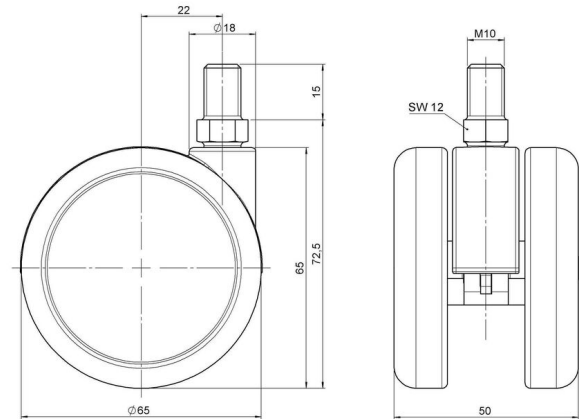

Standard D065

As of: May 25, 2026

Description	Model	Carton Quantity
DDZB 65 - 3 X10	D065	100 pcs per Carton

Technical Details

Product Type	Furniture caster
Wheel diameter	65mm 2.56"
Load capacity	65kg 143 lbs.
Overall height with fixing	72,5mm
Wheel:	
Wheel type	Hard wheel
Wheel color	RAL 9005 Jet black
Housing:	
Housing form	unhooded, with neck diameter
Housing material	Zinc die-cast
Housing color	Shiny chrome
Mobility concept	Freewheel
Fixing	M10x15mm Threaded stem
Description	DDZB 65 - 3 X10

Fixings

Compatible with the following available fixings:

No-Noise™ Stem:

- 11x19.5mm with 11.4mm circlip
- 11x19.5mm with 11.6mm circlip

Push fit stems:

- 10x22mm with 10.3mm circlip
- 10x22mm with 10.5mm circlip
- 11x19.5mm with 11.4mm circlip
- 11x19.5mm with 11.8mm circlip
- 11x22mm with 11.4mm circlip
- 11x22mm with 11.6mm circlip
- 11x22mm with 11.8mm circlip
- 11x22mm with 11.8 banded K290 4A
- 11x26mm

Threaded stems:

- M8x15mm
- M8x20mm
- M8x25mm
- M10x15mm
- M10x20mm
- M10x25mm
- M10x30mm
- M10x40mm
- M12x20mm
- 5/16-18x1"
- 5/16-18x1/2"
- 3/8-16x1"
- 5/16-18x5/8"
- 3/8-16x1/2"
- 3/8-16x5/8"

Square plates:

- 38x38mm
- 55x55mm
- 60x60mm