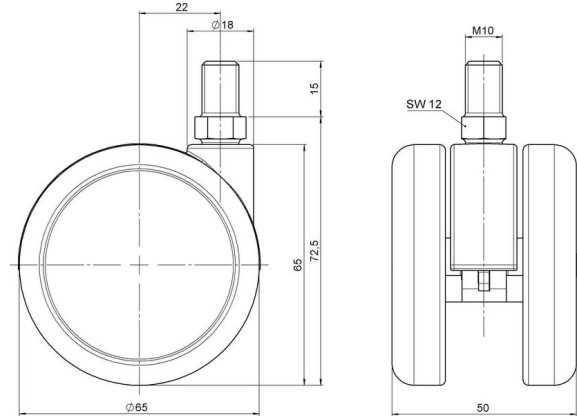

Standard D065

As of: April 08, 2026

Description	Model	Carton Quantity
DDZB 65 - 3 X10	D065	100 pcs per Carton

Technical Details

Product Type	Furniture caster
Wheel diameter	65mm 2.56"
Load capacity	65kg 143 lbs.
Overall height with fixing	72,5mm
Wheel:	
Wheel type	Hard wheel
Wheel color	RAL 9005 Jet black
Housing:	
Housing form	unhooded, with neck diameter
Housing material	Zinc die-cast
Housing color	Shiny chrome
Mobility concept	Freewheel
Fixing	M10x15mm Threaded stem
Description	DDZB 65 - 3 X10

Fixings

Compatible with the following available fixings:

No-Noise™ Stem:

- 11x19.5mm with 11.4mm circlip
- 11x19.5mm with 11.6mm circlip

Push fit stems:

- 10x22mm with 10.3mm circlip
- 10x22mm with 10.5mm circlip
- 11x19.5mm with 11.4mm circlip
- 11x19.5mm with 11.8mm circlip
- 11x22mm with 11.4mm circlip
- 11x22mm with 11.6mm circlip
- 11x22mm with 11.8mm circlip
- 11x22mm with 11.8 banded K290 4A
- 11x26mm

Threaded stems:

- M8x15mm
- M8x20mm
- M8x25mm
- M10x15mm
- M10x20mm
- M10x25mm
- M10x30mm
- M10x40mm
- M12x20mm
- 5/16-18x1"
- 5/16-18x1/2"
- 3/8-16x1"
- 5/16-18x5/8"
- 3/8-16x1/2"
- 3/8-16x5/8"

Square plates:

- 38x38mm
- 55x55mm
- 60x60mm