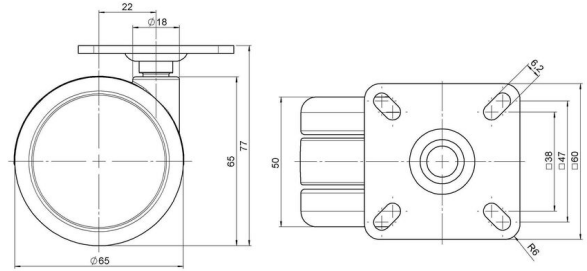

Standard D065

As of: April 12, 2026

Description	Model	Carton Quantity
DDZB 65 - 3 X 1	D065	100 pcs per Carton

Technical Details

Product Type	Furniture caster
Wheel diameter	65mm 2.56"
Load capacity	65kg 143 lbs.
Overall height with fixing	77mm
Wheel:	
Wheel type	Hard wheel
Wheel color	RAL 9005 Jet black
Housing:	
Housing form	unhooded, with neck diameter
Neck diameter	18mm
Housing material	Zinc die-cast
Housing color	Shiny chrome
Mobility concept	Freewheel
Fixing	60x60mm Plate
Description	DDZB 65 - 3 X 1

Fixings

Compatible with the following available fixings:

No-Noise™ Stem:

- 11x19.5mm with 11.4mm circlip
- 11x19.5mm with 11.6mm circlip

Push fit stems:

- 10x22mm with 10.3mm circlip
- 10x22mm with 10.5mm circlip
- 11x19.5mm with 11.4mm circlip
- 11x19.5mm with 11.8mm circlip
- 11x22mm with 11.4mm circlip
- 11x22mm with 11.6mm circlip
- 11x22mm with 11.8mm circlip
- 11x22mm with 11.8 banded K290 4A
- 11x26mm

Threaded stems:

- M8x15mm
- M8x20mm
- M8x25mm
- M10x15mm
- M10x20mm
- M10x25mm
- M10x30mm
- M10x40mm
- M12x20mm
- 5/16-18x1"
- 5/16-18x1/2"
- 3/8-16x1"
- 5/16-18x5/8"
- 3/8-16x1/2"
- 3/8-16x5/8"

Square plates:

- 38x38mm
- 55x55mm
- 60x60mm