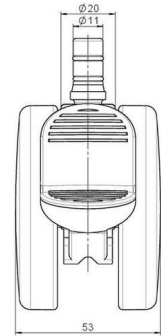

## Technical Details

Product Type	Furniture caster
Wheel diameter	75mm   3"
Load capacity	75kg   165 lbs.
Overall height with fixing	80mm
<b>Wheel:</b>	
Wheel type	Hard wheel
Wheel color	RAL 9006 White aluminium
<b>Housing:</b>	
Housing form	unhooded, with neck diameter
Neck diameter	20mm
Housing material	High quality nylon
Housing color	RAL 9006 White aluminium
Mobility concept	Stopper brake
Fixing	No-Noise™ Stem, 11x19,5mm Push fit stem with double circlips, 11,4mm
Description	DDKF 75 - 3X2NN

### No-Noise™ Stem:

- 11x19.5mm with 11.4mm circlip
- 11x19.5mm with 11.6mm circlip

### Threaded stems:

- M8x15mm
- M8x20mm
- M8x25mm
- M10x15mm
- M10x20mm
- M10x25mm
- M10x30mm
- M10x40mm
- M12x20mm
- 5/16-18x1"
- 5/16-18x1/2"
- 3/8-16x1"
- 5/16-18x5/8"
- 3/8-16x1/2"
- 3/8-16x5/8"

### Square plates:

- 38x38mm
- 55x55mm
- 60x60mm