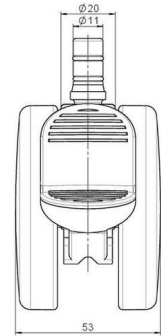

Standard D075

As of: July 07, 2026

Description	Model	Carton Quantity
DDKF 75 - 3X2NN	D075	150 pcs per Carton

Technical Details

Product Type	Furniture caster
Wheel diameter	75mm 3"
Load capacity	75kg 165 lbs.
Overall height with fixing	80mm
Wheel:	
Wheel type	Hard wheel
Wheel color	RAL 9006 White aluminium
Housing:	
Housing form	unhooded, with neck diameter
Neck diameter	20mm
Housing material	High quality nylon
Housing color	RAL 9006 White aluminium
Mobility concept	Stopper brake
Fixing	No-Noise™ Stem, 11x19,5mm Push fit stem with double circlips, 11,4mm
Description	DDKF 75 - 3X2NN

Fixings

Compatible with the following available fixings:

No-Noise™ Stem:

- 11x19.5mm with 11.4mm circlip
- 11x19.5mm with 11.6mm circlip

Push fit stems:

- 10x22mm with 10.3mm circlip
- 10x22mm with 10.5mm circlip
- 11x19.5mm with 11.4mm circlip
- 11x19.5mm with 11.8mm circlip
- 11x22mm with 11.4mm circlip
- 11x22mm with 11.6mm circlip
- 11x22mm with 11.8mm circlip
- 11x22mm with 11.8 banded K290 4A
- 11x26mm

Threaded stems:

- M8x15mm
- M8x20mm
- M8x25mm
- M10x15mm
- M10x20mm
- M10x25mm
- M10x30mm
- M10x40mm
- M12x20mm
- 5/16-18x1"
- 5/16-18x1/2"
- 3/8-16x1"
- 5/16-18x5/8"
- 3/8-16x1/2"
- 3/8-16x5/8"

Square plates:

- 38x38mm
- 55x55mm
- 60x60mm