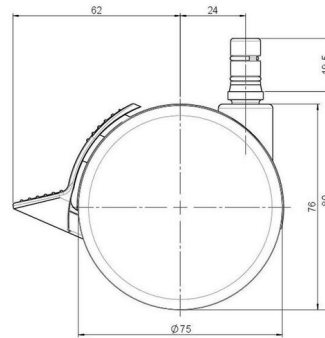

Standard D075

As of: July 07, 2026

Description	Model	Carton Quantity
DDKF 75 - 3X2NN	D075	150 pcs per Carton

Technical Details

Product Type	Furniture caster
Wheel diameter	75mm 3"
Load capacity	75kg 165 lbs.
Overall height with fixing	80mm
Wheel:	
Wheel type	Hard wheel
Wheel color	RAL 9006 White aluminium
Housing:	
Housing form	unhooded, with neck diameter
Neck diameter	20mm
Housing material	High quality nylon
Housing color	RAL 9006 White aluminium
Mobility concept	Stopper brake
Fixing	No-Noise™ Stem, 11x19,5mm Push fit stem with double circlips, 11,4mm
Description	DDKF 75 - 3X2NN

Fixings

Compatible with the following available fixings:

No-Noise™ Stem:

- 11x19.5mm with 11.4mm circlip
- 11x19.5mm with 11.6mm circlip

Push fit stems:

- 10x22mm with 10.3mm circlip
- 10x22mm with 10.5mm circlip
- 11x19.5mm with 11.4mm circlip
- 11x19.5mm with 11.8mm circlip
- 11x22mm with 11.4mm circlip
- 11x22mm with 11.6mm circlip
- 11x22mm with 11.8mm circlip
- 11x22mm with 11.8 banded K290 4A
- 11x26mm

Threaded stems:

- M8x15mm
- M8x20mm
- M8x25mm
- M10x15mm
- M10x20mm
- M10x25mm
- M10x30mm
- M10x40mm
- M12x20mm
- 5/16-18x1"
- 5/16-18x1/2"
- 3/8-16x1"
- 5/16-18x5/8"
- 3/8-16x1/2"
- 3/8-16x5/8"

Square plates:

- 38x38mm
- 55x55mm
- 60x60mm