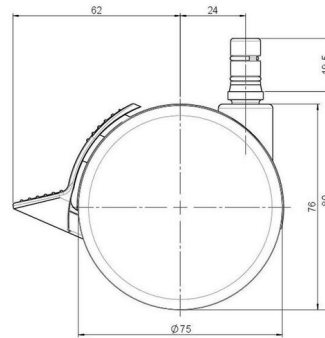

## Technical Details

Product Type	Furniture caster
Wheel diameter	75mm   3"
Load capacity	75kg   165 lbs.
Overall height with fixing	80mm
<b>Wheel:</b>	
Wheel type	Hard wheel
Wheel color	RAL 9006 White aluminium
<b>Housing:</b>	
Housing form	unhooded, with neck diameter
Neck diameter	20mm
Housing material	High quality nylon
Housing color	RAL 9006 White aluminium
Mobility concept	Stopper brake
Fixing	No-Noise™ Stem, 11x19,5mm Push fit stem with double circlips, 11,4mm
Description	DDKF 75 - 3X2NN

### No-Noise™ Stem:

- 11x19.5mm with 11.4mm circlip
- 11x19.5mm with 11.6mm circlip

### Threaded stems:

- M8x15mm
- M8x20mm
- M8x25mm
- M10x15mm
- M10x20mm
- M10x25mm
- M10x30mm
- M10x40mm
- M12x20mm
- 5/16-18x1"
- 5/16-18x1/2"
- 3/8-16x1"
- 5/16-18x5/8"
- 3/8-16x1/2"
- 3/8-16x5/8"

### Square plates:

- 38x38mm
- 55x55mm
- 60x60mm