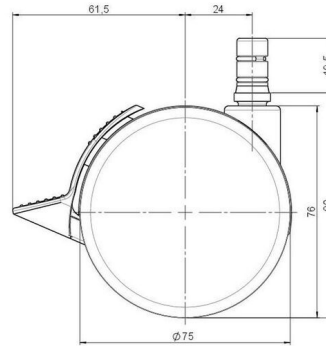

## Technical Details

Product Type	Furniture caster
Wheel diameter	75mm   3"
Load capacity	75kg   165 lbs.
Overall height with fixing	80mm
<b>Wheel:</b>	
Wheel type	Hard wheel
Wheel color	RAL 9005 Jet black
<b>Housing:</b>	
Housing form	unhooded, with neck diameter
Neck diameter	20mm
Housing material	High quality nylon
Housing color	RAL 9005 Jet black
Mobility concept	Stopper brake
Fixing	No-Noise™ Stem, 11x19,5mm Push fit stem with double circlips, 11,4mm
Description	DDKF 75 - 3X2NN

### No-Noise™ Stem:

- 11x19.5mm with 11.4mm circlip
- 11x19.5mm with 11.6mm circlip

### Threaded stems:

- M8x15mm
- M8x20mm
- M8x25mm
- M10x15mm
- M10x20mm
- M10x25mm
- M10x30mm
- M10x40mm
- M12x20mm
- 5/16-18x1"
- 5/16-18x1/2"
- 3/8-16x1"
- 5/16-18x5/8"
- 3/8-16x1/2"
- 3/8-16x5/8"

### Square plates:

- 38x38mm
- 55x55mm
- 60x60mm