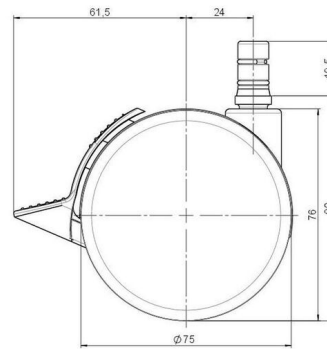

Standard D075

As of: June 17, 2026

Description	Model	Carton Quantity
DDKF 75 - 3X2NN	D075	120 pcs per Carton

Technical Details

Product Type	Furniture caster
Wheel diameter	75mm 3"
Load capacity	75kg 165 lbs.
Overall height with fixing	80mm
Wheel:	
Wheel type	Hard wheel
Wheel color	RAL 9005 Jet black
Housing:	
Housing form	unhooded, with neck diameter
Neck diameter	20mm
Housing material	High quality nylon
Housing color	RAL 9005 Jet black
Mobility concept	Stopper brake
Fixing	No-Noise™ Stem, 11x19,5mm Push fit stem with double circlips, 11,4mm
Description	DDKF 75 - 3X2NN

Fixings

Compatible with the following available fixings:

No-Noise™ Stem:

- 11x19.5mm with 11.4mm circlip
- 11x19.5mm with 11.6mm circlip

Push fit stems:

- 10x22mm with 10.3mm circlip
- 10x22mm with 10.5mm circlip
- 11x19.5mm with 11.4mm circlip
- 11x19.5mm with 11.8mm circlip
- 11x22mm with 11.4mm circlip
- 11x22mm with 11.6mm circlip
- 11x22mm with 11.8mm circlip
- 11x22mm with 11.8 banded K290 4A
- 11x26mm

Threaded stems:

- M8x15mm
- M8x20mm
- M8x25mm
- M10x15mm
- M10x20mm
- M10x25mm
- M10x30mm
- M10x40mm
- M12x20mm
- 5/16-18x1"
- 5/16-18x1/2"
- 3/8-16x1"
- 5/16-18x5/8"
- 3/8-16x1/2"
- 3/8-16x5/8"

Square plates:

- 38x38mm
- 55x55mm
- 60x60mm