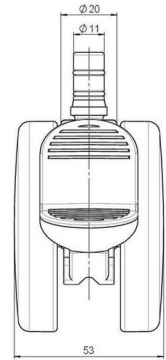

## Technical Details

Product Type	Furniture caster
Wheel diameter	75mm   3"
Load capacity	75kg   165 lbs.
Overall height with fixing	80mm
<b>Wheel:</b>	
Wheel type	Hard wheel
Wheel color	RAL 9005 Jet black
<b>Housing:</b>	
Housing form	unhooded, with neck diameter
Neck diameter	20mm
Housing material	High quality nylon
Housing color	RAL 9005 Jet black
Mobility concept	Stopper brake
Fixing	No-Noise™ Stem, 11x19,5mm Push fit stem with double circlips, 11,4mm
Description	DDKF 75 - 3X2NN

### No-Noise™ Stem:

- 11x19.5mm with 11.4mm circlip
- 11x19.5mm with 11.6mm circlip

### Threaded stems:

- M8x15mm
- M8x20mm
- M8x25mm
- M10x15mm
- M10x20mm
- M10x25mm
- M10x30mm
- M10x40mm
- M12x20mm
- 5/16-18x1"
- 5/16-18x1/2"
- 3/8-16x1"
- 5/16-18x5/8"
- 3/8-16x1/2"
- 3/8-16x5/8"

### Square plates:

- 38x38mm
- 55x55mm
- 60x60mm