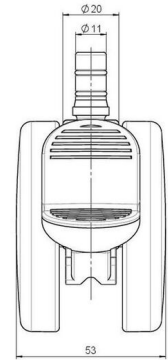

Standard D075

As of: June 17, 2026

Description	Model	Carton Quantity
DDKF 75 - 3X2NN	D075	120 pcs per Carton

Technical Details

Product Type	Furniture caster
Wheel diameter	75mm 3"
Load capacity	75kg 165 lbs.
Overall height with fixing	80mm
Wheel:	
Wheel type	Hard wheel
Wheel color	RAL 9005 Jet black
Housing:	
Housing form	unhooded, with neck diameter
Neck diameter	20mm
Housing material	High quality nylon
Housing color	RAL 9005 Jet black
Mobility concept	Stopper brake
Fixing	No-Noise™ Stem, 11x19,5mm Push fit stem with double circlips, 11,4mm
Description	DDKF 75 - 3X2NN

Fixings

Compatible with the following available fixings:

No-Noise™ Stem:

- 11x19.5mm with 11.4mm circlip
- 11x19.5mm with 11.6mm circlip

Push fit stems:

- 10x22mm with 10.3mm circlip
- 10x22mm with 10.5mm circlip
- 11x19.5mm with 11.4mm circlip
- 11x19.5mm with 11.8mm circlip
- 11x22mm with 11.4mm circlip
- 11x22mm with 11.6mm circlip
- 11x22mm with 11.8mm circlip
- 11x22mm with 11.8 banded K290 4A
- 11x26mm

Threaded stems:

- M8x15mm
- M8x20mm
- M8x25mm
- M10x15mm
- M10x20mm
- M10x25mm
- M10x30mm
- M10x40mm
- M12x20mm
- 5/16-18x1"
- 5/16-18x1/2"
- 3/8-16x1"
- 5/16-18x5/8"
- 3/8-16x1/2"
- 3/8-16x5/8"

Square plates:

- 38x38mm
- 55x55mm
- 60x60mm