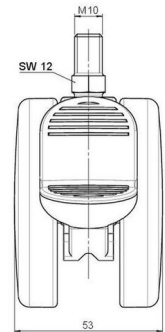

Standard D075

As of: May 23, 2026

Description	Model	Carton Quantity
DDKF 75 - 3 X10	D075	120 pcs per Carton

Technical Details

Product Type	Furniture caster
Wheel diameter	75mm 3"
Load capacity	75kg 165 lbs.
Overall height with fixing	83mm
Wheel:	
Wheel type	Hard wheel
Wheel color	RAL 9006 White aluminium
Housing:	
Housing form	unhooded, with neck diameter
Neck diameter	20mm
Housing material	High quality nylon
Housing color	RAL 9006 White aluminium
Mobility concept	Stopper brake
Fixing	M10x15mm Threaded stem
Description	DDKF 75 - 3 X10

Fixings

Compatible with the following available fixings:

No-Noise™ Stem:

- 11x19.5mm with 11.4mm circlip
- 11x19.5mm with 11.6mm circlip

Push fit stems:

- 10x22mm with 10.3mm circlip
- 10x22mm with 10.5mm circlip
- 11x19.5mm with 11.4mm circlip
- 11x19.5mm with 11.8mm circlip
- 11x22mm with 11.4mm circlip
- 11x22mm with 11.6mm circlip
- 11x22mm with 11.8mm circlip
- 11x22mm with 11.8 banded K290 4A
- 11x26mm

Threaded stems:

- M8x15mm
- M8x20mm
- M8x25mm
- M10x15mm
- M10x20mm
- M10x25mm
- M10x30mm
- M10x40mm
- M12x20mm
- 5/16-18x1"
- 5/16-18x1/2"
- 3/8-16x1"
- 5/16-18x5/8"
- 3/8-16x1/2"
- 3/8-16x5/8"

Square plates:

- 38x38mm
- 55x55mm
- 60x60mm