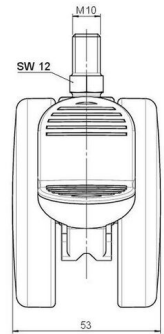

Standard D075

As of: July 07, 2026

Description DDKF 75 - 3 X10	Model D075	Carton Quantity 120 pcs per Carton

Technical Details

Product Type	Furniture caster
Wheel diameter	75mm | 3"
Load capacity	75kg | 165 lbs.
Overall height with fixing	83mm
Wheel:	
Wheel type	Hard wheel
Wheel color	RAL 9006 White aluminium
Housing:	
Housing form	unhooded, with neck diameter
Neck diameter	20mm
Housing material	High quality nylon
Housing color	RAL 9006 White aluminium
Mobility concept	Stopper brake
Fixing	M10x15mm Threaded stem
Description	DDKF 75 - 3 X10