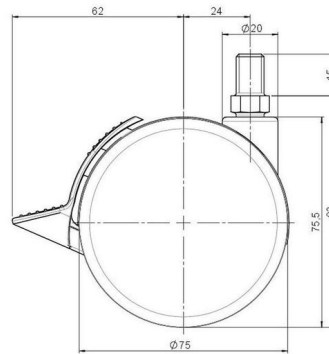

Standard D075

As of: July 07, 2026

Description DDKF 75 - 3 X10	Model D075	Carton Quantity 120 pcs per Carton

Technical Details

Product Type	Furniture caster
Wheel diameter	75mm | 3"
Load capacity	75kg | 165 lbs.
Overall height with fixing	83mm
Wheel:	
Wheel type	Hard wheel
Wheel color	RAL 9006 White aluminium
Housing:	
Housing form	unhooded, with neck diameter
Neck diameter	20mm
Housing material	High quality nylon
Housing color	RAL 9006 White aluminium
Mobility concept	Stopper brake
Fixing	M10x15mm Threaded stem
Description	DDKF 75 - 3 X10