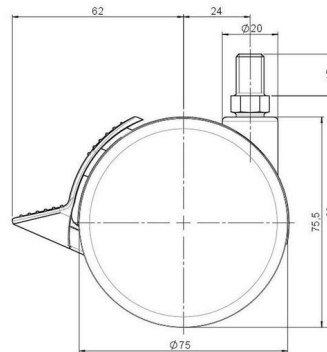

Standard D075

As of: May 23, 2026

Description	Model	Carton Quantity
DDKF 75 - 3 X10	D075	120 pcs per Carton

Technical Details

Product Type	Furniture caster
Wheel diameter	75mm 3"
Load capacity	75kg 165 lbs.
Overall height with fixing	83mm
Wheel:	
Wheel type	Hard wheel
Wheel color	RAL 9006 White aluminium
Housing:	
Housing form	unhooded, with neck diameter
Neck diameter	20mm
Housing material	High quality nylon
Housing color	RAL 9006 White aluminium
Mobility concept	Stopper brake
Fixing	M10x15mm Threaded stem
Description	DDKF 75 - 3 X10

Fixings

Compatible with the following available fixings:

No-Noise™ Stem:

- 11x19.5mm with 11.4mm circlip
- 11x19.5mm with 11.6mm circlip

Push fit stems:

- 10x22mm with 10.3mm circlip
- 10x22mm with 10.5mm circlip
- 11x19.5mm with 11.4mm circlip
- 11x19.5mm with 11.8mm circlip
- 11x22mm with 11.4mm circlip
- 11x22mm with 11.6mm circlip
- 11x22mm with 11.8mm circlip
- 11x22mm with 11.8 banded K290 4A
- 11x26mm

Threaded stems:

- M8x15mm
- M8x20mm
- M8x25mm
- M10x15mm
- M10x20mm
- M10x25mm
- M10x30mm
- M10x40mm
- M12x20mm
- 5/16-18x1"
- 5/16-18x1/2"
- 3/8-16x1"
- 5/16-18x5/8"
- 3/8-16x1/2"
- 3/8-16x5/8"

Square plates:

- 38x38mm
- 55x55mm
- 60x60mm