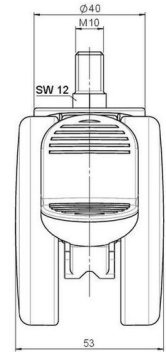

## Technical Details

Product Type	Furniture caster
Wheel diameter	75mm   3"
Load capacity	75kg   165 lbs.
Overall height with fixing	83mm
<b>Wheel:</b>	
Wheel type	Hard wheel
Wheel color	RAL 9006 White aluminium
<b>Housing:</b>	
Housing form	unhooded, with neck diameter
Neck diameter	20mm
Housing material	High quality nylon
Housing color	RAL 9006 White aluminium
Mobility concept	Stopper brake
Fixing	M10x15mm Threaded stem
Description	DDKF 75 - 3 X10

### No-Noise™ Stem:

- 11x19.5mm with 11.4mm circlip
- 11x19.5mm with 11.6mm circlip

### Threaded stems:

- M8x15mm
- M8x20mm
- M8x25mm
- M10x15mm
- M10x20mm
- M10x25mm
- M10x30mm
- M10x40mm
- M12x20mm
- 5/16-18x1"
- 5/16-18x1/2"
- 3/8-16x1"
- 5/16-18x5/8"
- 3/8-16x1/2"
- 3/8-16x5/8"

### Square plates:

- 38x38mm
- 55x55mm
- 60x60mm