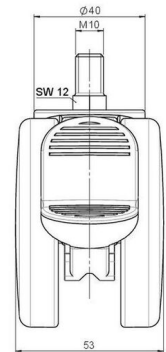

## Technical Details

Product Type	Furniture caster
Wheel diameter	75mm   3"
Load capacity	75kg   165 lbs.
Overall height with fixing	83mm
<b>Wheel:</b>	
Wheel type	Hard wheel
Wheel color	RAL 9006 White aluminium
<b>Housing:</b>	
Housing form	unhooded, with neck diameter
Neck diameter	20mm
Housing material	High quality nylon
Housing color	RAL 9006 White aluminium
Mobility concept	Stopper brake
Fixing	M10x15mm Threaded stem
Description	DDKF 75 - 3 X10

### No-Noise™ Stem:

- 11x19.5mm with 11.4mm circlip
- 11x19.5mm with 11.6mm circlip

### Threaded stems:

- M8x15mm
- M8x20mm
- M8x25mm
- M10x15mm
- M10x20mm
- M10x25mm
- M10x30mm
- M10x40mm
- M12x20mm
- 5/16-18x1"
- 5/16-18x1/2"
- 3/8-16x1"
- 5/16-18x5/8"
- 3/8-16x1/2"
- 3/8-16x5/8"

### Square plates:

- 38x38mm
- 55x55mm
- 60x60mm