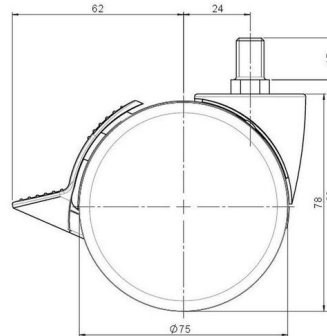

## Technical Details

Product Type	Furniture caster
Wheel diameter	75mm   3"
Load capacity	75kg   165 lbs.
Overall height with fixing	83mm
<b>Wheel:</b>	
Wheel type	Hard wheel
Wheel color	RAL 9006 White aluminium
<b>Housing:</b>	
Housing form	unhooded, with neck diameter
Neck diameter	20mm
Housing material	High quality nylon
Housing color	RAL 9006 White aluminium
Mobility concept	Stopper brake
Fixing	M10x15mm Threaded stem
Description	DDKF 75 - 3 X10

### No-Noise™ Stem:

- 11x19.5mm with 11.4mm circlip
- 11x19.5mm with 11.6mm circlip

### Threaded stems:

- M8x15mm
- M8x20mm
- M8x25mm
- M10x15mm
- M10x20mm
- M10x25mm
- M10x30mm
- M10x40mm
- M12x20mm
- 5/16-18x1"
- 5/16-18x1/2"
- 3/8-16x1"
- 5/16-18x5/8"
- 3/8-16x1/2"
- 3/8-16x5/8"

### Square plates:

- 38x38mm
- 55x55mm
- 60x60mm