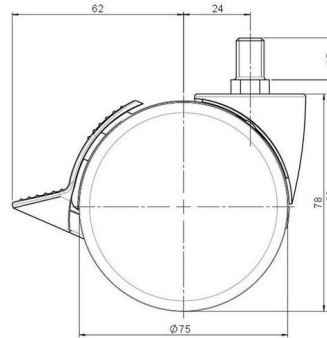

## Technical Details

Product Type	Furniture caster
Wheel diameter	75mm   3"
Load capacity	75kg   165 lbs.
Overall height with fixing	83mm
<b>Wheel:</b>	
Wheel type	Hard wheel
Wheel color	RAL 9006 White aluminium
<b>Housing:</b>	
Housing form	unhooded, with neck diameter
Neck diameter	20mm
Housing material	High quality nylon
Housing color	RAL 9006 White aluminium
Mobility concept	Stopper brake
Fixing	M10x15mm Threaded stem
Description	DDKF 75 - 3 X10

### No-Noise™ Stem:

- 11x19.5mm with 11.4mm circlip
- 11x19.5mm with 11.6mm circlip

### Threaded stems:

- M8x15mm
- M8x20mm
- M8x25mm
- M10x15mm
- M10x20mm
- M10x25mm
- M10x30mm
- M10x40mm
- M12x20mm
- 5/16-18x1"
- 5/16-18x1/2"
- 3/8-16x1"
- 5/16-18x5/8"
- 3/8-16x1/2"
- 3/8-16x5/8"

### Square plates:

- 38x38mm
- 55x55mm
- 60x60mm